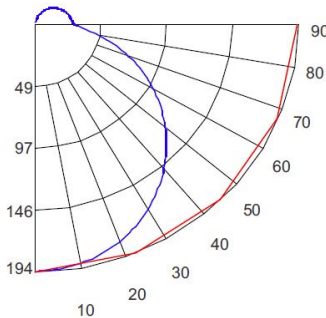

LED Undercabinet Light

PHOTOMETRIC REPORT

Product #: EUM33
Wattage/Lumens: 10.8W/ 683 lm
Luminaire LPW: 63 Lm/W