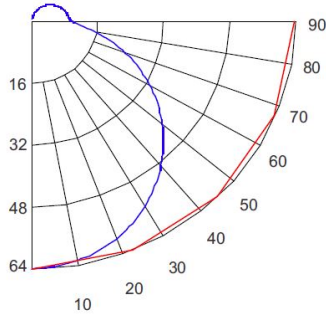

Product #: EUM31
 Wattage/Lumens: 3.6W/ 225 lm
 Luminaire LPW: 63 Lm/W

CANDLE POWER SUMMARY

Degrees Vertical	0°
0	63.8
5	63.5
15	60.7
25	55.8
35	48.9
45	40.6
55	31.3
65	21.3
75	10.8
85	2
90	0

ILLUMINANCE AT A DISTANCE