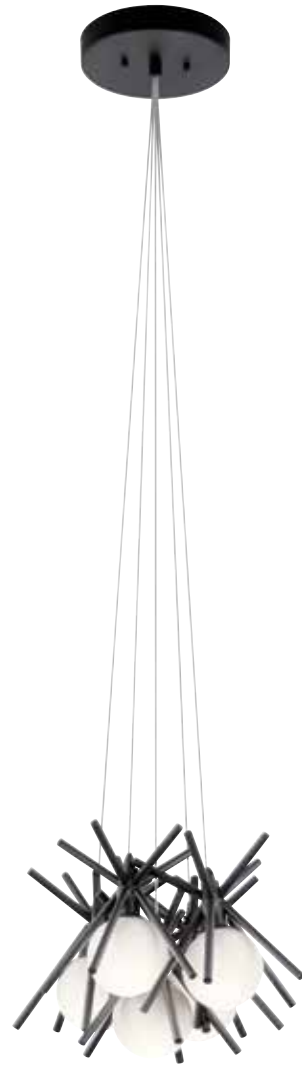

A | 84062

B | 84061

BEALE

Matte Black Finish
Satin-Etched Cased Opal Glass

	MODEL	DESCRIPTION	LIGHT SOURCE	LED K	DELIVERED LUMENS	DIMMABLE	DIMENSIONS	ADJUSTABLE MAX. HT.	NOTES
A	84062	Rectangular Pendant Cluster	LED	3000K	1360	Yes	32.25" L x 12.25" W x 6.75" H	104.5"	Rectangular Canopy
B	84061	Pendant Cluster	LED	3000K	1020	Yes	14.25" Dia. x 6.75" H	103.75"	Round Canopy

Like a child's metal jacks scattered on a sidewalk, Beale offers fun and novelty in one. With a matte black finish against a lighted sphere and overlapping pin-like shapes, each fixture makes a truly uncommon statement piece.