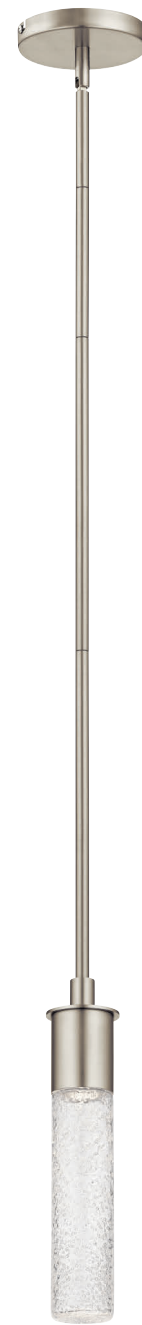

A | 83920

B | 83922

Install with glass up or down.

GLACIAL GLOW™

Brushed Nickel Finish
Clear Textured Ice Glass

MODEL	DESCRIPTION	LIGHT SOURCE	LED WATTAGE	LED K	DELIVERED LUMENS	DIMMABLE	DIMENSIONS	ADJUSTABLE MAX. HT.	NOTES	
A	83920	Pendant	LED	42W	3000K	2250	Yes	18.50" Dia. x 12.75" H	40.75"	Round Canopy
B	83922	Pendant	LED	35W	3000K	1850	Yes	21.25" Dia. x 10.50" H	38.5"	Round Canopy

A | 83918

B | 83828

C | 83829

D | 83830

E | 83831

GLACIAL GLOW™

Brushed Nickel and Chrome Finishes
Clear Textured Ice Glass

MODEL	DESCRIPTION	FINISH	LIGHT SOURCE	LED WATTAGE	LED K	DELIVERED LUMENS	DIMMABLE	DIMENSIONS	ADJUSTABLE MAX. HT.	NOTES	
A	83918	Sconce	Brushed Nickel	LED	14W	3000K	660	Yes	4.75" L x 3.50" E x 16.75" H	---	ADA Compliant
B	83828	Sconce	Brushed Nickel	LED	7W	3200K	410	Yes	4.50" L x 3.75" E x 17.50" H	---	ADA Compliant
C	83829	Sconce	Chrome	LED	7W	3200K	410	Yes	4.50" L x 3.75" E x 17.50" H	---	ADA Compliant
D	83830	Mini Pendant	Brushed Nickel	LED	7W	3200K	400	Yes	2.25" Dia. x 10.75" H	45.75"	Round Canopy
E	83831	Mini Pendant	Chrome	LED	7W	3200K	400	Yes	2.25" Dia. x 10.75" H	45.75"	Round Canopy