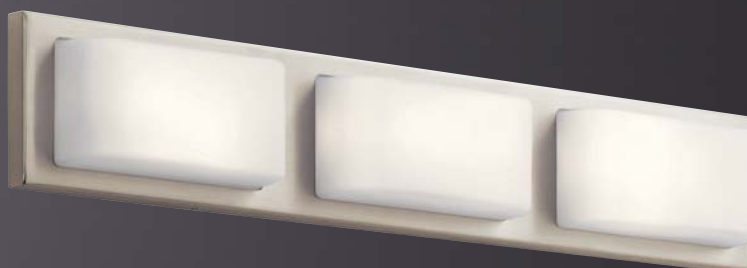

All measurements shown in inches. Delivered lumens is the measured light emitting from the fixture.

KELSI

BRUSHED NICKEL FINISH WITH ETCHED OPAL GLASS

Mount
Kelsi
horizontally
or vertically

D | 83895
Sconce | LED
ADA Compliant