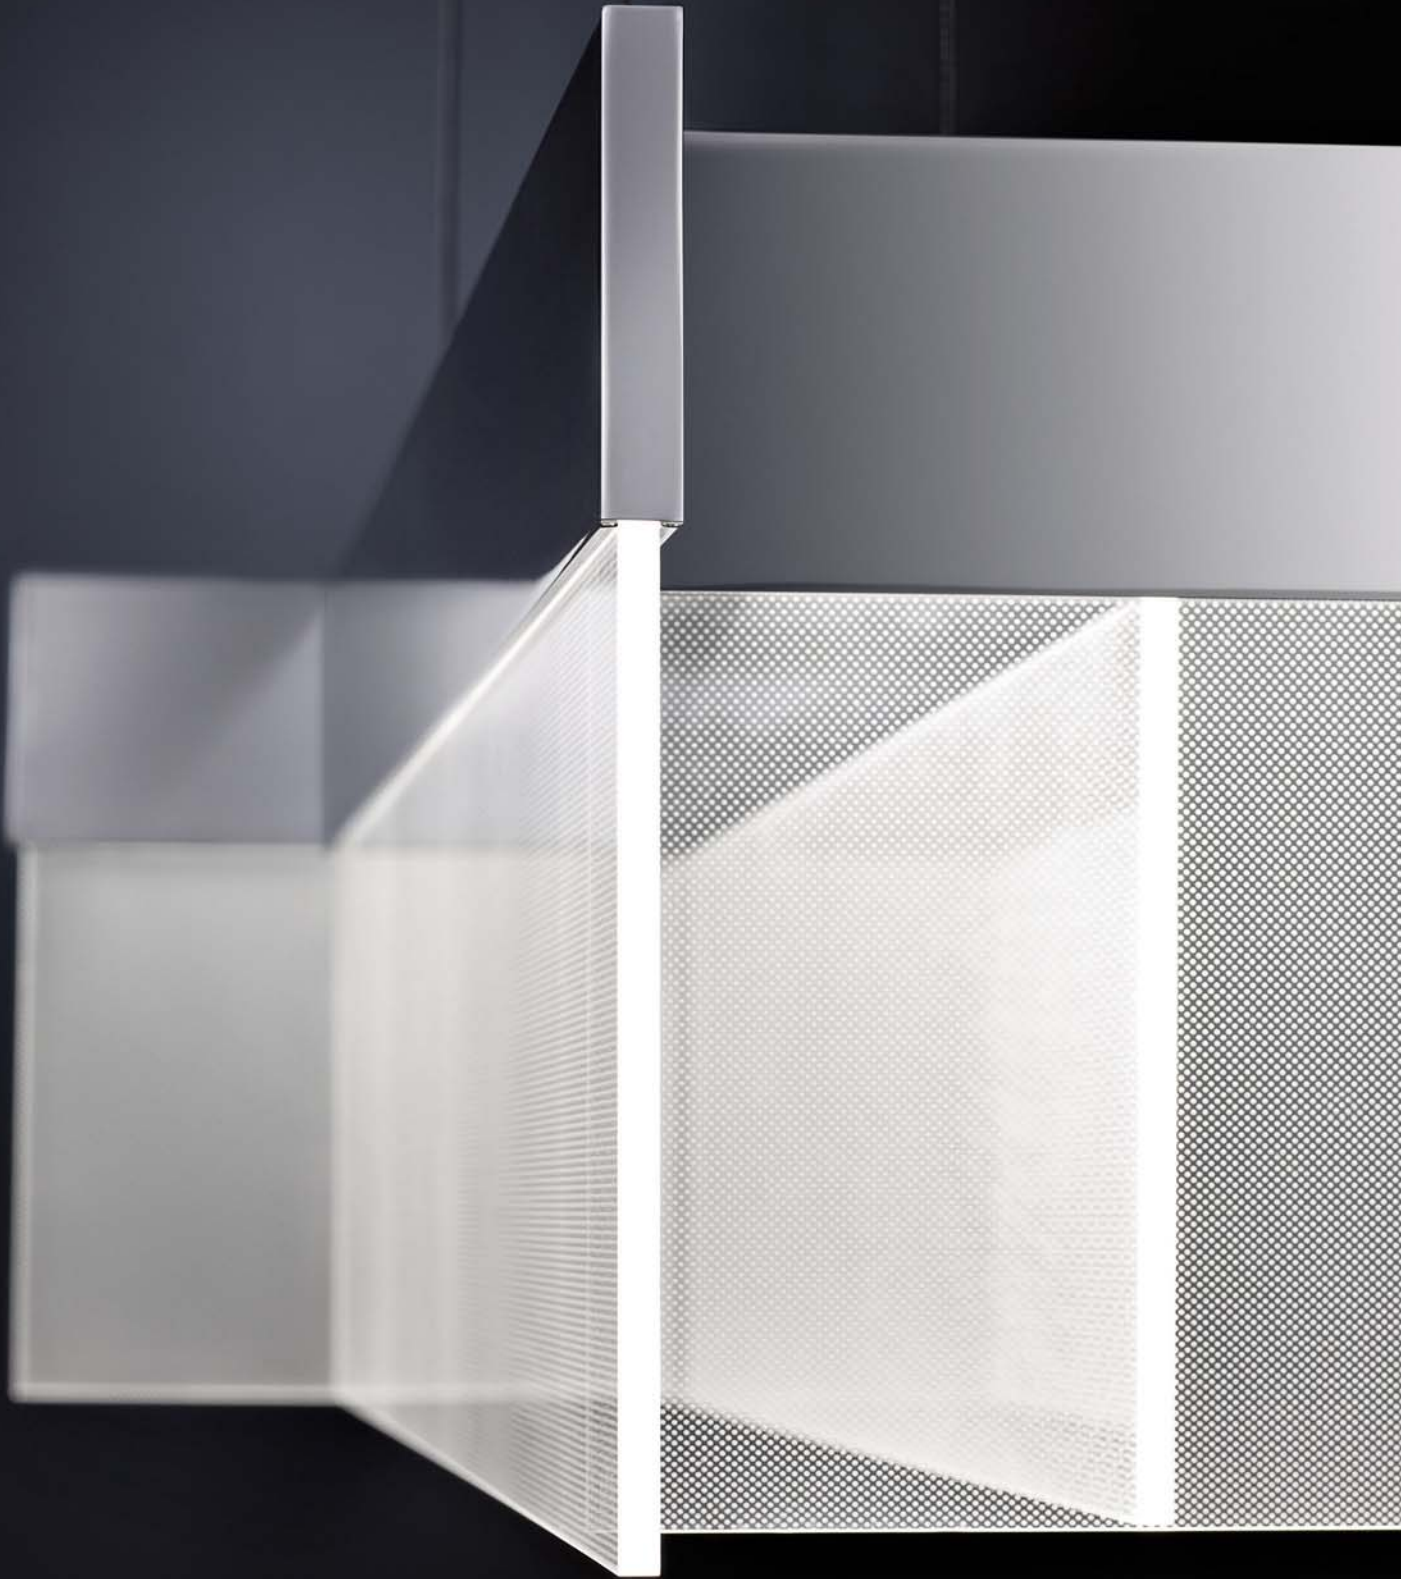

Everest defies the eye: how can something so sleek deliver light so fully? LEDs are nestled within the perfectly angled rails. When illuminated, the light fills the diamond-shape void for maximum impact.

All measurements shown in inches. Delivered lumens is the measured light emitting from the fixture.

C | 83735
Pendant | LED
Round Canopy

D | 83884
Pendant | LED
Round Canopy

THE
GEO
COLLECTION

Patterns and shapes align to create ultra modern simplicity throughout the Geo collection. Brilliant LED lights are concealed in polished interlocking rails – that then intersect at dramatic offset angles. We then saturate clear acrylic panels with a laser-cut microdot pattern to defuse the light.