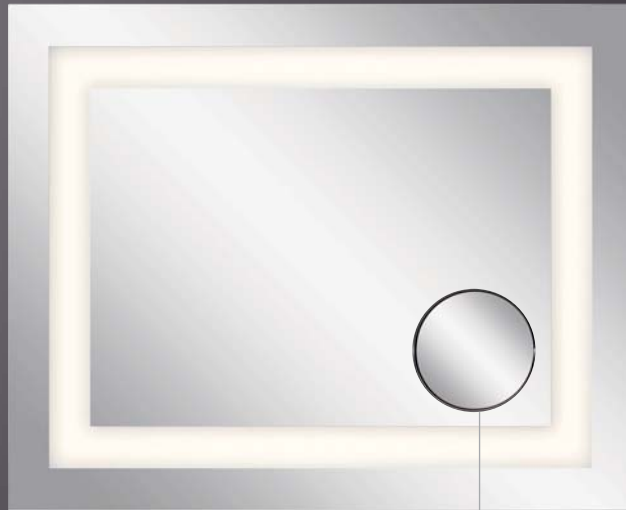

84002
6-inch Magnifier Mirror
*Accessory Included
with every LED mirror.*

Easily suctions to
any of our LED
mirrors for close-up
applications.