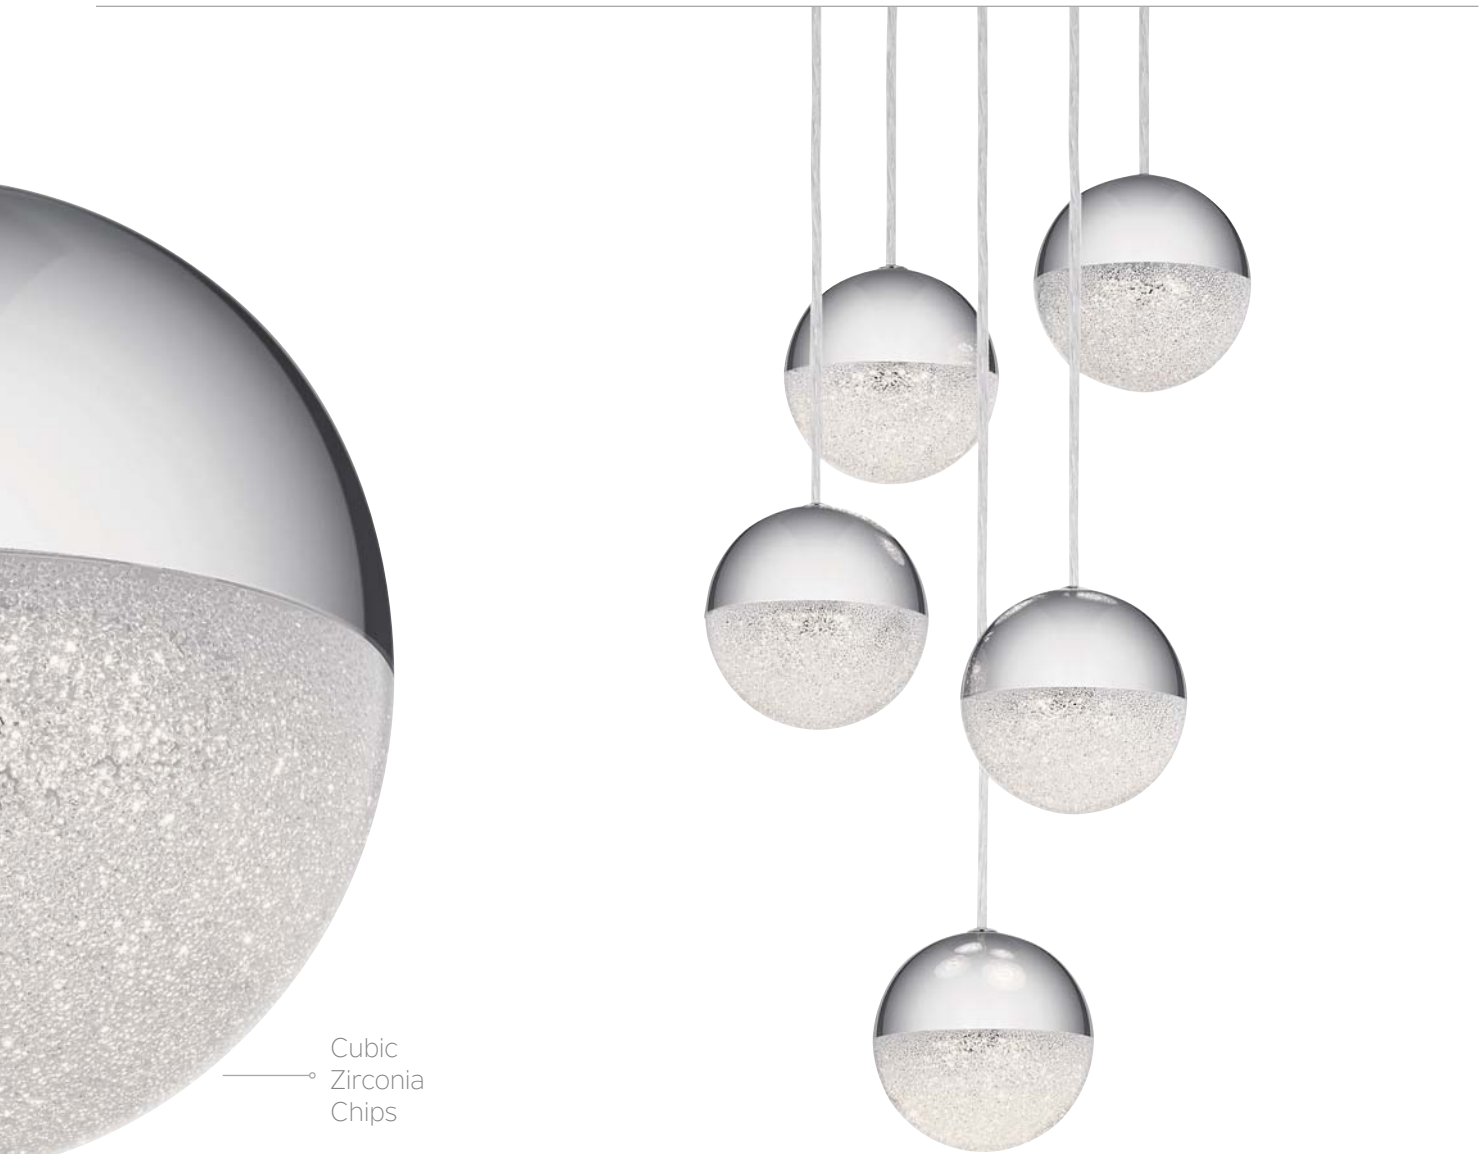

A | **83946**
Pendant | LED
Round Canopy

B | **83947**
Pendant | LED
Round Canopy

MODEL	DESCRIPTION	FINISH	LIGHT SOURCE	LED WATTAGE	LED K	DELIVERED LUMENS	DIMMABLE	DIA.	H	ADJUSTABLE MAX. HT.
A 83946	Mini Pendant	Chrome	LED	7.2W	3000K	449	Yes	4.75	8.00	130.00
B 83947	Mini Pendant	Brushed Nickel	LED	7.2W	3000K	449	Yes	4.75	8.00	130.00
C 83948	5-Light Spiral Pendant	Chrome	LED	36W	3000K	1945	Yes	13.75	8.00	106.00

All measurements shown in inches. Delivered lumens is the measured light emitting from the fixture.

C | **83948**
5-Light Spiral Pendant | LED
Round Canopy

THE
MOONLIT
COLLECTION

Mini-orbs sparkle and shine, bringing the effect of moonlight inside. Cubic zirconia chips scatter the soft LED light, while a chrome or brushed nickel top reflects light in response.

MOONLIT

CHROME AND BRUSHED NICKEL FINISHES AND CLEAR ACRYLIC WITH CUBIC ZIRCONIA CHIPS

A | **83960**
5-Light Spiral Pendant | LED
Round Canopy

	MODEL	NAME	DESCRIPTION	FINISH	LIGHT SOURCE	LED WATTAGE	LED K	DELIVERED LUMENS	DIMMABLE	DIA.	H	ADJUSTABLE MAX. HT.
A	83960	Moonlit	5-Light Spiral Pendant	Chrome	LED	85W	3000K	1294	Yes	13.00	4.75	102.75
B	83853	Moonlit	Mini Pendant	Chrome	LED	8W	3000K	730	Yes	4.75	4.75	102.75
C	83854	Moonlit	Mid-Pendant	Chrome	LED	17W	3000K	850	Yes	7.75	8.00	106.00
D	83956	Moonlit	Mid-Pendant	Brushed Nickel	LED	17W	3000K	850	Yes	7.75	8.00	106.00