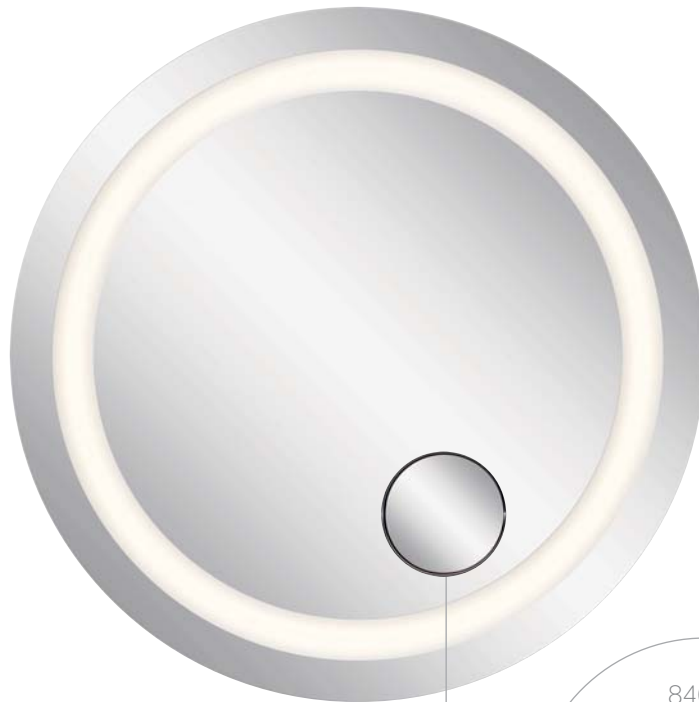

All measurements shown in inches.

B | 83994
Mirror | LED

Mount
83994
horizontally
or vertically

84002
6-inch Magnifier Mirror
*Accessory Included
with every LED mirror.*

Easily suctions to
any of our LED
mirrors for close-up
applications.

LED MIRRORS

A | **83996**
Mirror | LED

84002
6-inch Magnifier Mirror
*Accessory Included
with every LED mirror.*
Easily suctions to
any of our LED
mirrors for close-up
applications.

	MODEL	MIRROR LIGHT FEATURE	LIGHT SOURCE	LED WATTAGE	LED K	DIA.	W	EXT.	H	MOUNTING STRUCTURE
A	83996	Etched Glass Window	LED	22W	3000K	33.50	---	1.75	---	----
B	83999	Etched Glass Light Panel	LED	33W	3000K	---	26.00	2.50	32.00	Vertical Only
C	84000	Etched Glass Light Panel	LED	33W	3000K	---	36.00	2.50	26.00	Horizontal Only