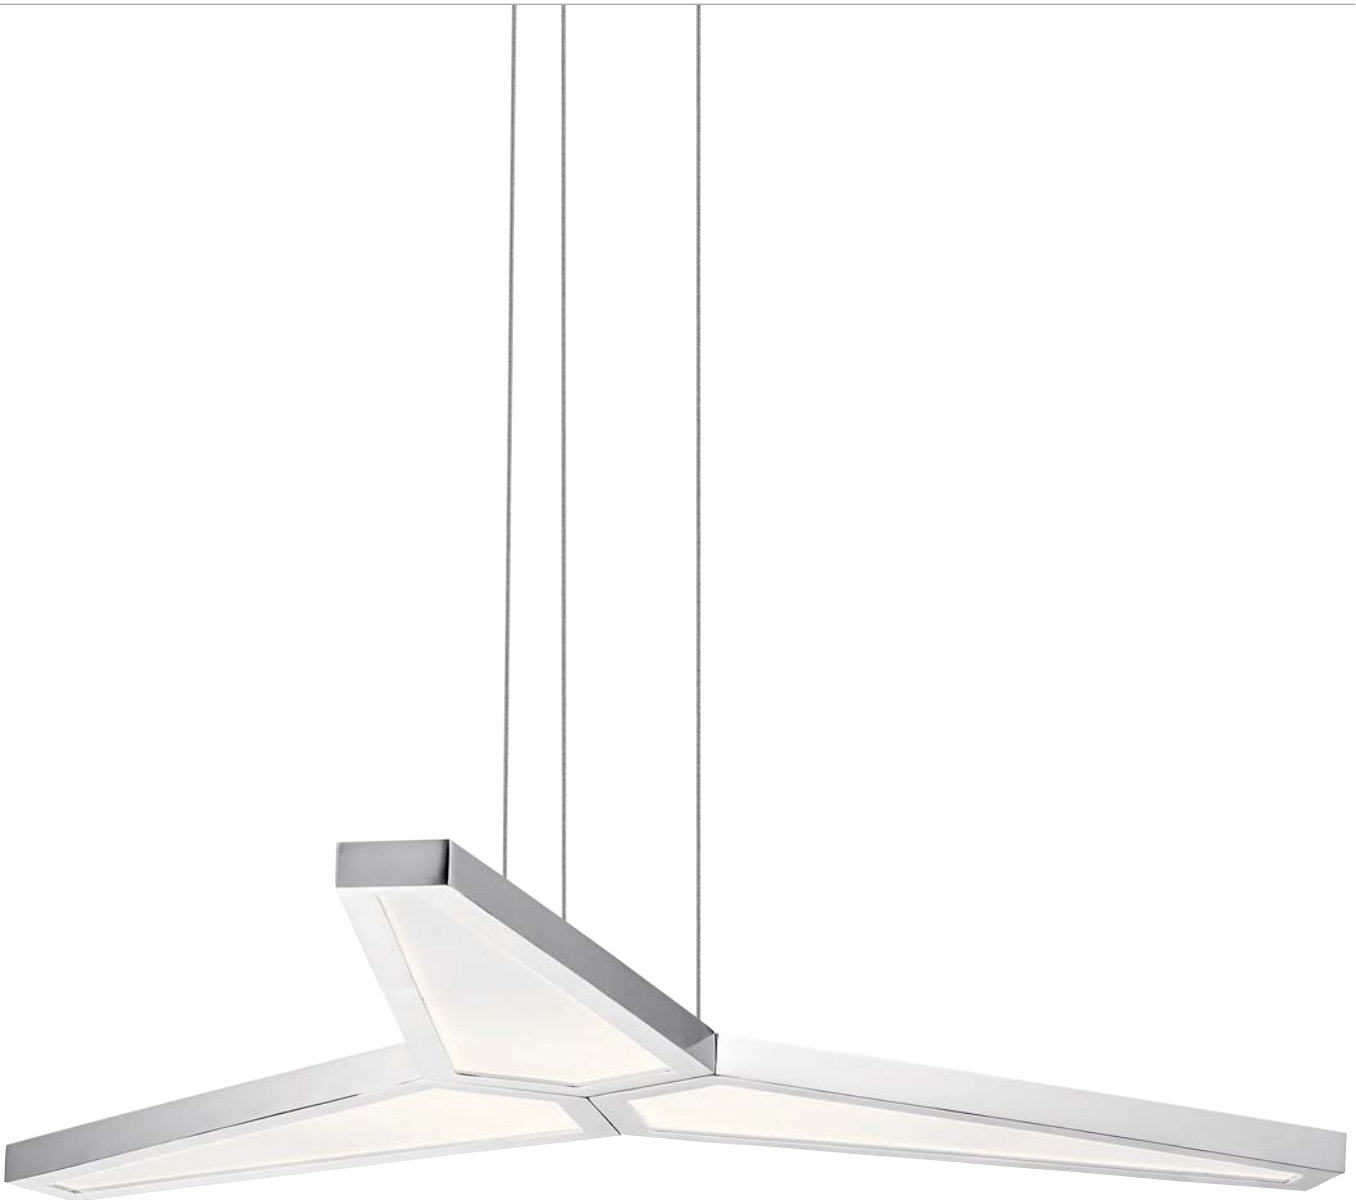

VIVA

CHROME AND MATTE WHITE FINISHES WITH WHITE ACRYLIC DIFFUSER

A | **83952**
Pendant | LED
Round Canopy

	MODEL	DESCRIPTION	FINISH	LIGHT SOURCE	LED WATTAGE	LED K	DELIVERED LUMENS	DIMMABLE	DIA.	H	ADJUSTABLE MAX. HT.
A	83952	Pendant	Chrome	LED	36.7W	3000K	1195	Yes	29.00	0.60	98.75
B	83953	Pendant	Matte White	LED	36.7W	3000K	1195	Yes	29.00	0.60	98.75

All measurements shown in inches. Delivered lumens is the measured light emitting from the fixture.