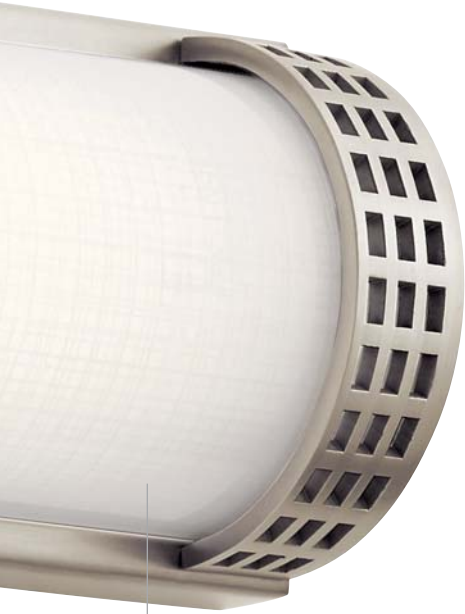

COLUMN

BRUSHED NICKEL FINISH WITH BENT GLASS WITH WHITE ETCHED SCREEN PATTERN INSIDE

Cross-hatch screen pattern printed on inside of glass.