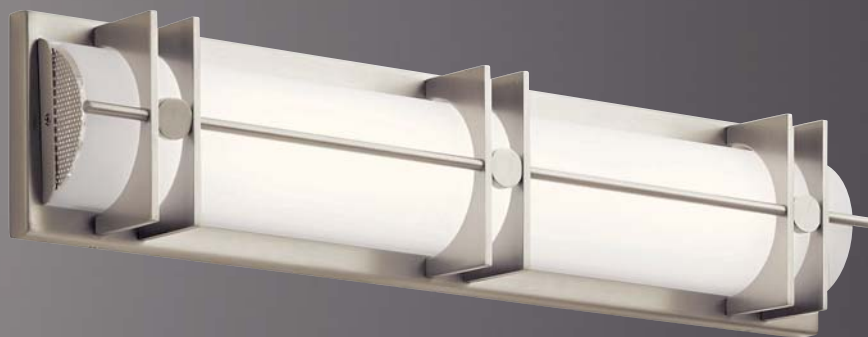

All measurements shown in inches. Delivered lumens is the measured light emitting from the fixture.

NOLAN

BRUSHED NICKEL FINISH WITH WHITE SILK-SCREENED GLASS

Mount
Nolan
horizontally
or vertically

C | 83906
Sconce | LED
ADA Compliant