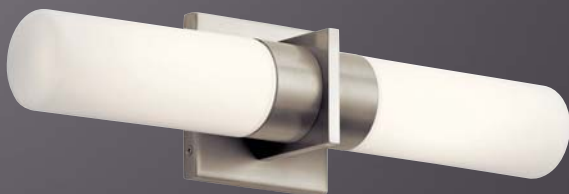

All measurements shown in inches. Delivered lumens is the measured light emitting from the fixture.

HAWN™

BRONZE AND BRUSHED NICKEL FINISHES WITH ETCHED OPAL GLASS

Mount
Hawn
horizontally
or vertically

E | 83890
Sconce | LED
ADA Compliant