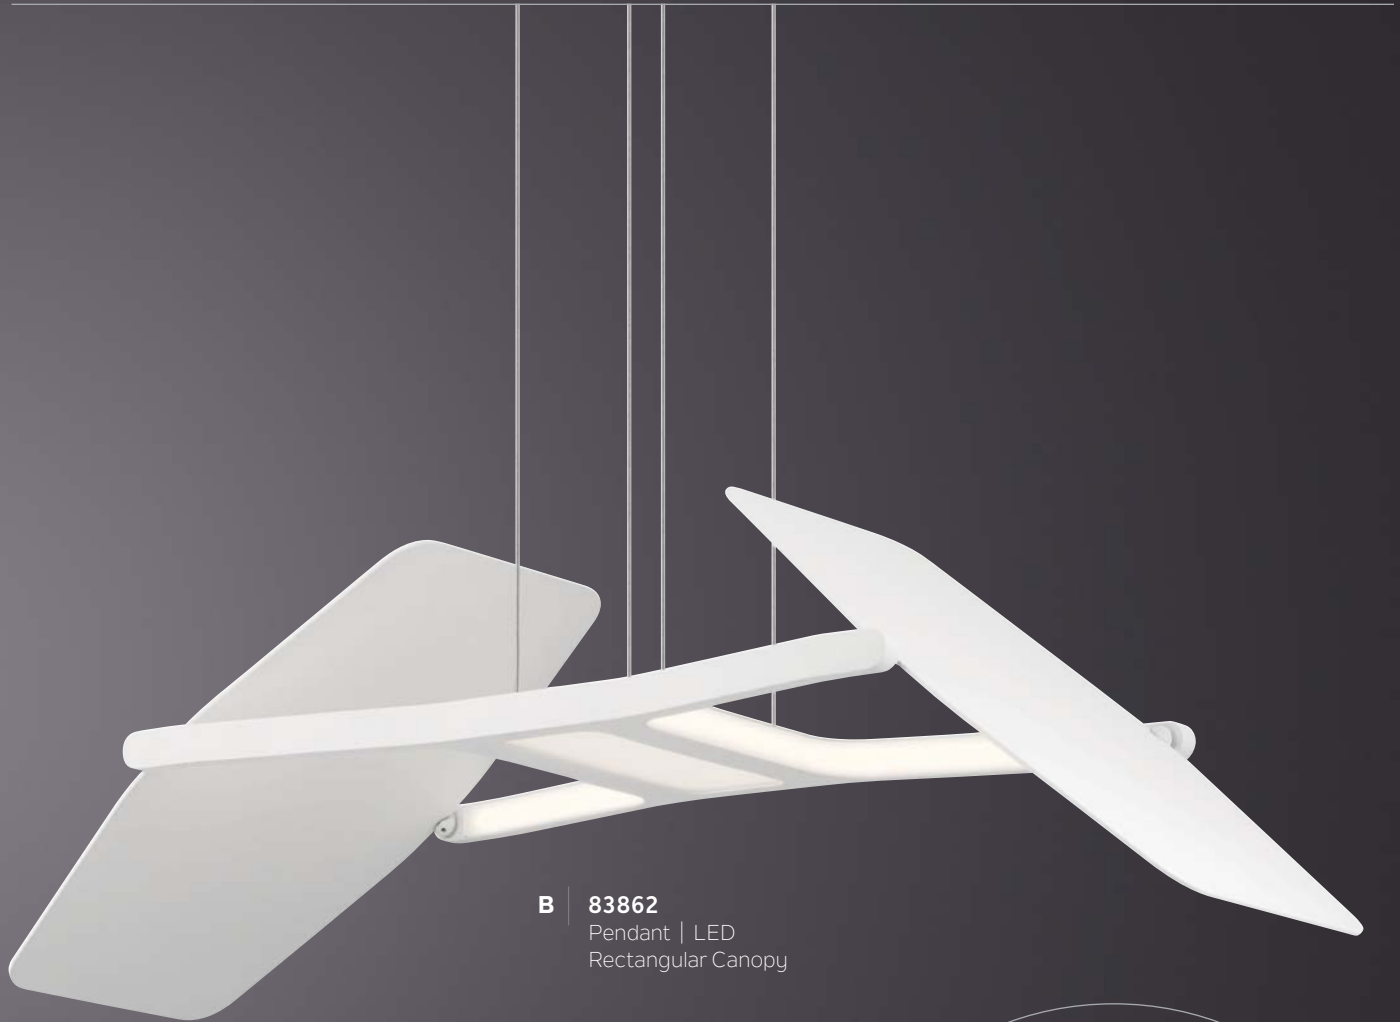

WINGS

MATTE WHITE FINISH WITH ETCHED ACRYLIC DIFFUSER

B | **83862**
Pendant | LED
Rectangular Canopy