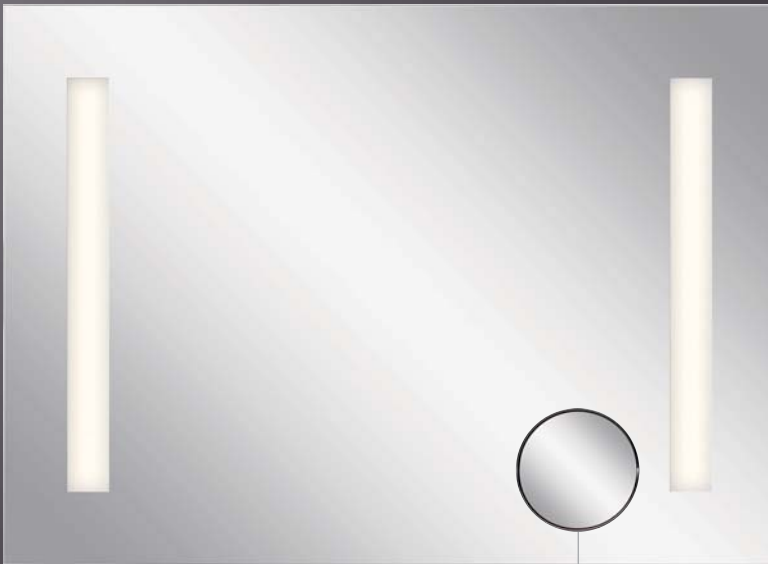

84002
6-inch Magnifier Mirror
Accessory Included with every LED mirror.
Easily suctions to any of our LED mirrors for close-up applications.

C | **84000**
Mirror | LED

Mount 84000 horizontally or vertically