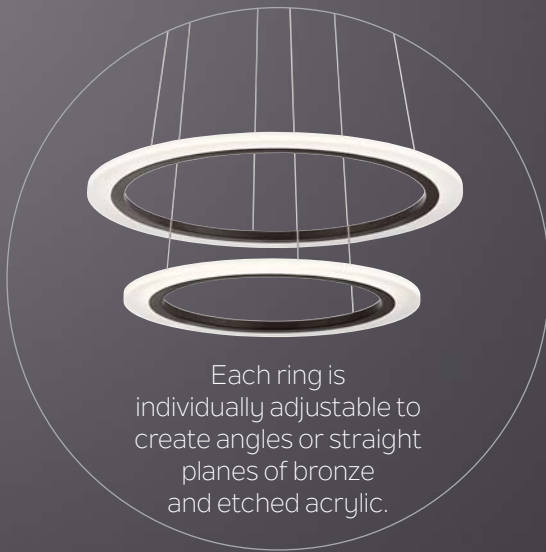

All measurements shown in inches. Delivered lumens is the measured light emitting from the fixture.

B | 83670
Pendant | LED
Round Canopy

Each ring is individually adjustable to create angles or straight planes of brushed nickel and etched acrylic.

C | 83671
Pendant | LED
Round Canopy

HYVO™

BRONZE FINISH WITH ETCHED WHITE ACRYLIC

A | **83987**
Pendant | LED
Round Canopy

	MODEL	DESCRIPTION	FINISH	LIGHT SOURCE	LED WATTAGE	LED K	DELIVERED LUMENS	DIMMABLE	DIA.	H	ADJUSTABLE MAX. HT.
A	83987	Pendant	Bronze	LED	75W	3000K	5555	Yes	32.75	0.75	110.50
B	83988	Pendant	Bronze	LED	45W	3000K	3230	Yes	25.00	0.75	98.75
C	83989	Pendant	Bronze	LED	21W	3000K	1416	Yes	19.50	0.75	98.75

All measurements shown in inches. Delivered lumens is the measured light emitting from the fixture.

B | 83988
Pendant | LED
Round Canopy

Each ring is individually adjustable to create angles or straight planes of bronze and etched acrylic.