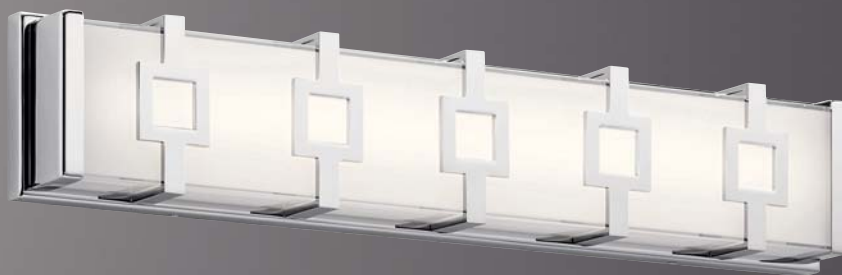

All measurements shown in inches. Delivered lumens is the measured light emitting from the fixture.

VELITRI™

CHROME FINISH WITH WHITE ETCHED MITER GLASS

Mount
Velitri
horizontally
or vertically

C | 83903
Sconce | LED
ADA Compliant