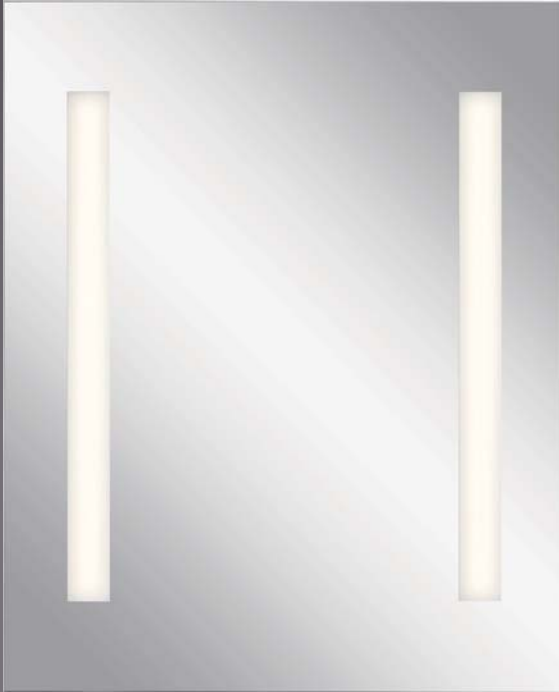

BLUETOOTH LED MIRRORS

Bluetooth speakers in Mirrors 83999 and 84000

The light emanates from behind the mirror, creating a soft illumination through the glass panel insets.

B | **83999**
Mirror | LED