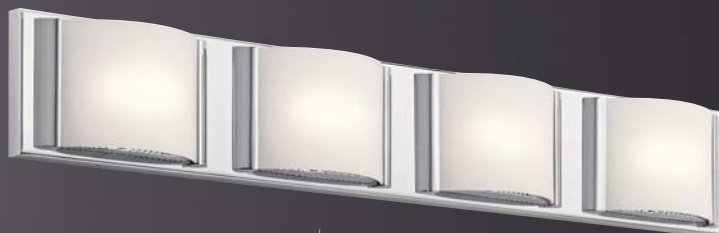

All measurements shown in inches. Delivered lumens is the measured light emitting from the fixture.

BRETTO

CHROME FINISH WITH WHITE ETCHED BENT GLASS

F | **83817**
Sconce | LED
ADA Compliant

G | **83819**
3-Light Vanity | LED
ADA Compliant