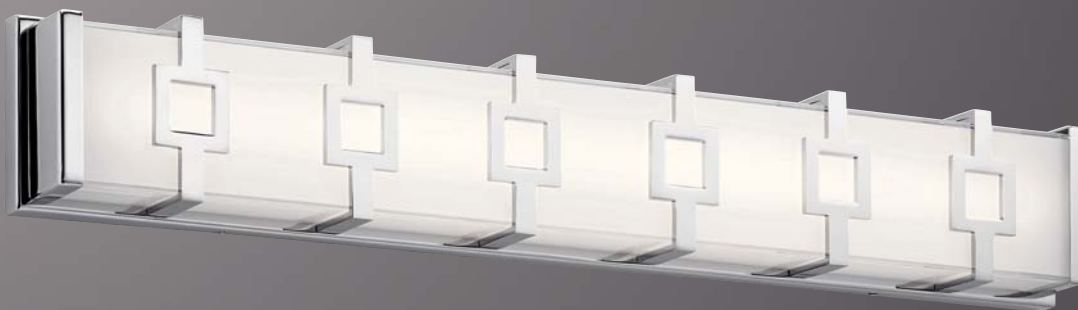

E | 83905
Vanity | LED
ADA Compliant