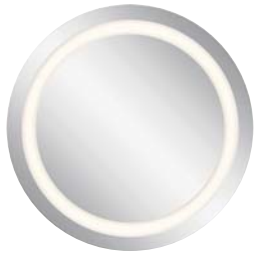

LED Mirror Visual Index

---

s418

s422