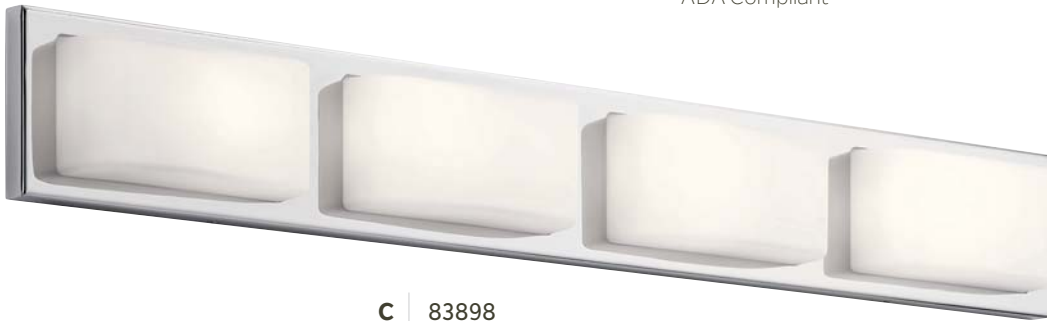

C | 83898
4-Light Vanity | LED
ADA Compliant

	MODEL	DESCRIPTION	FINISH	LIGHT SOURCE	LED WATTAGE	LED K	DELIVERED LUMENS	DIMMABLE	L	EXT.	H	ADA COMPLIANT
A	83894	Sconce	Chrome	LED	15W	3000K	771	Yes	4.75	2.50	12.00	Yes
B	83896	3-Light Vanity	Chrome	LED	30W	3000K	1367	Yes	27.00	2.50	4.75	Yes
C	83898	4-Light Vanity	Chrome	LED	40W	3000K	1819	Yes	36.00	2.50	4.75	Yes
D	83895	Sconce	Brushed Nickel	LED	15W	3000K	771	Yes	4.75	2.50	12.00	Yes
E	83897	3-Light Vanity	Brushed Nickel	LED	30W	3000K	1367	Yes	27.00	2.50	4.75	Yes
F	83899	4-Light Vanity	Brushed Nickel	LED	40W	3000K	1819	Yes	36.00	2.50	4.75	Yes

All measurements shown in inches. Delivered lumens is the measured light emitting from the fixture.