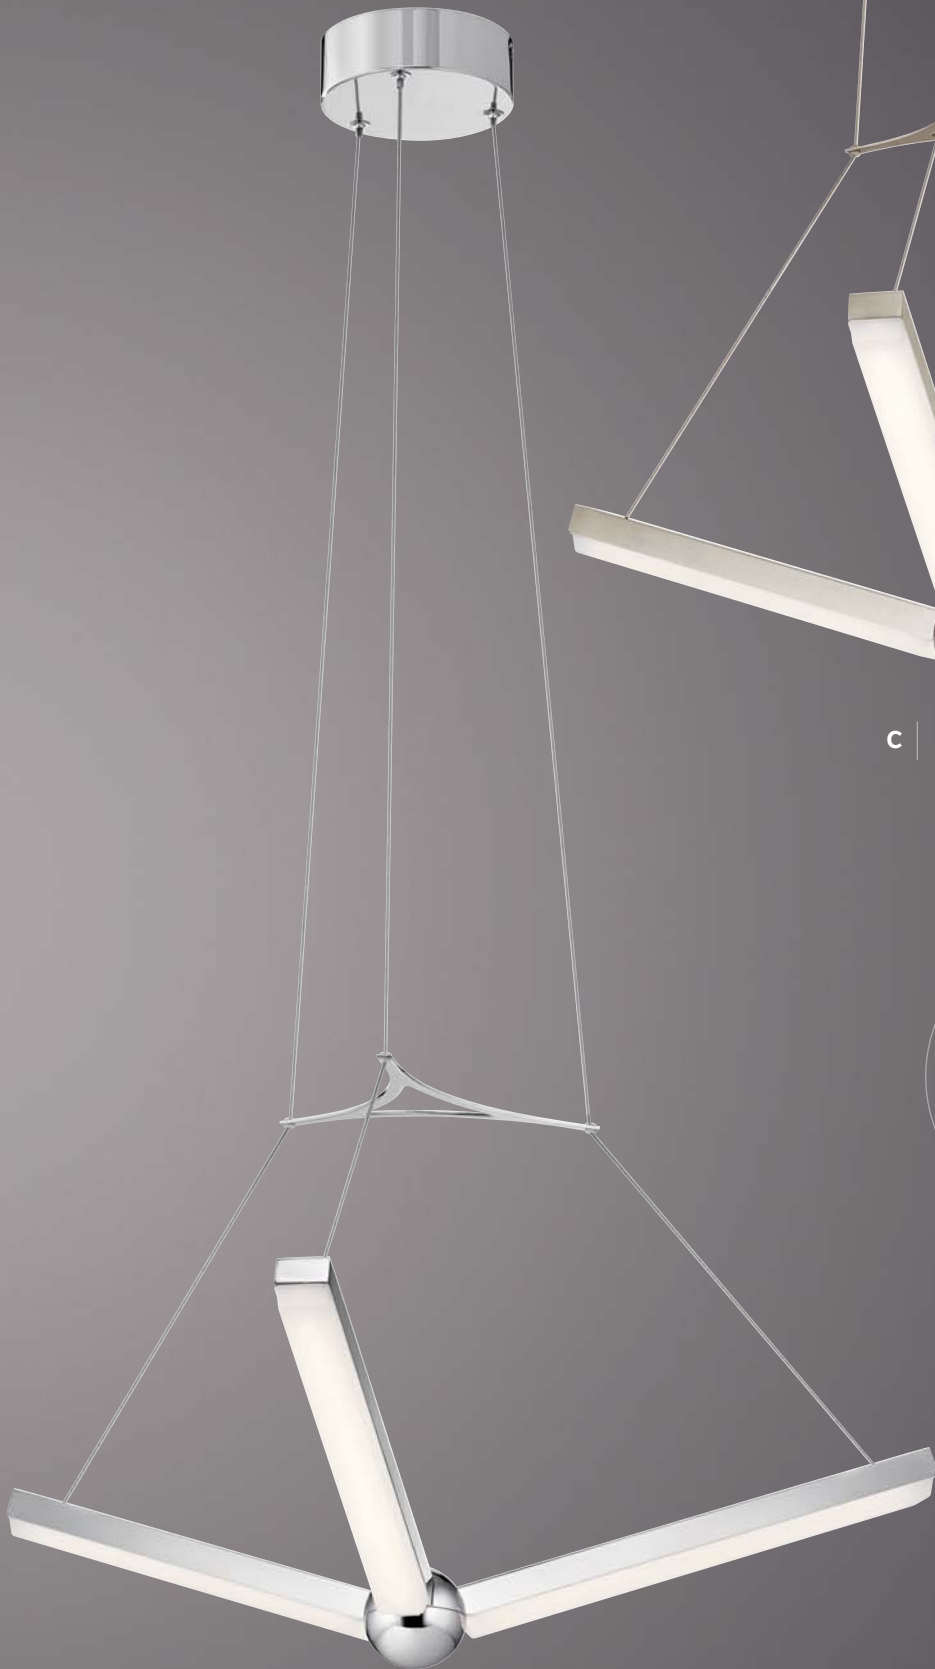

B | **83966**
Pendant | LED
Round Canopy