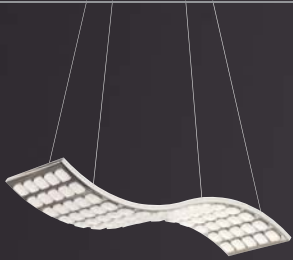

Cubic Wave
s346