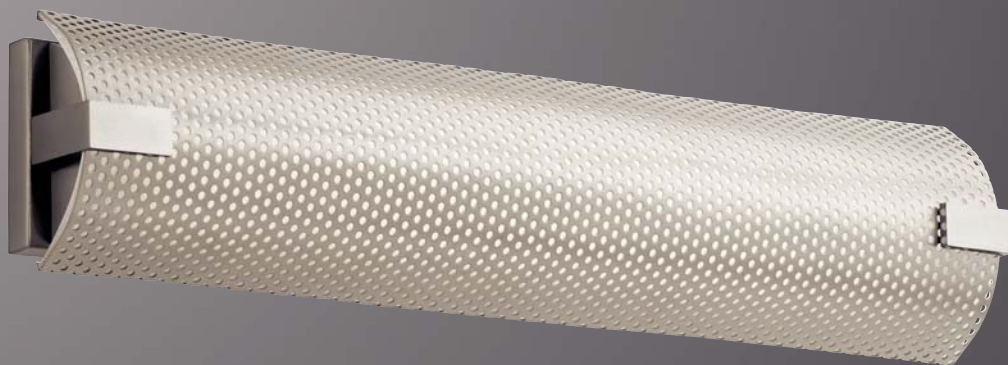

D | 83914
Vanity | LED
ADA Compliant