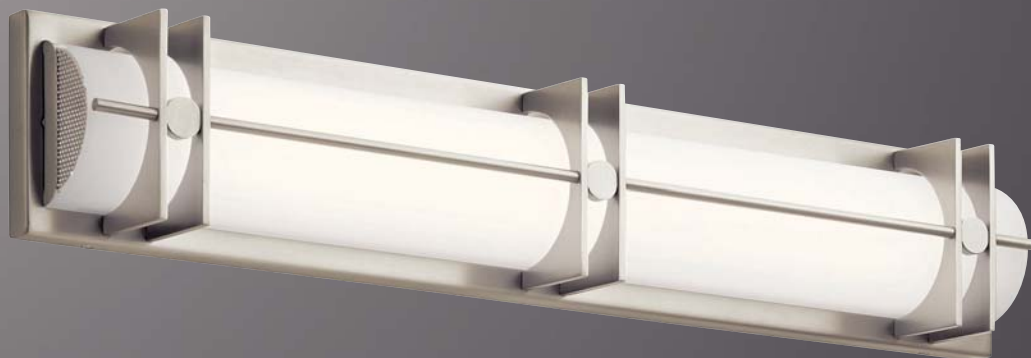

E | 83908
Vanity | LED
ADA Compliant