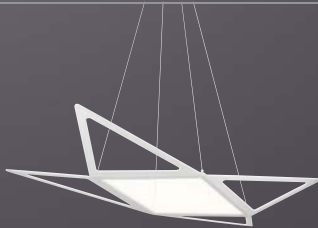

Starship
s350

Traverso™
s430