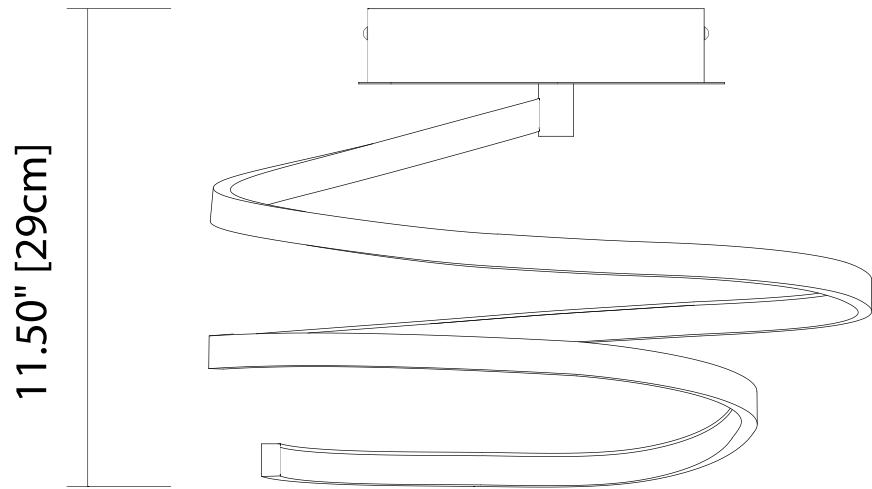

PROJECT: _____

FIXTURE TYPE: _____

LOCATION: _____

CONTACT/PHONE: _____

Model #	83574
Collection	Tintori™
Finish	Chrome and Oxidized Silver
Shade/ Diffuser	Etched Acrylic
FIXTURE: Length/Dia. Width/Ext. Height	17.5" [44.4cm] ----- 11.5" [29.1cm]
Maximum Hanging Height	
Light Source/ Bulb Info.	(1) LED TAPE LIGHT - 0.06W x 300 = 18W Total
Included?	Integrated
Driver/ Transformer	
Input	
Dimmable	Yes
Colo	3200K
Lumens	769.10
Notes:	

11.50" [29cm]