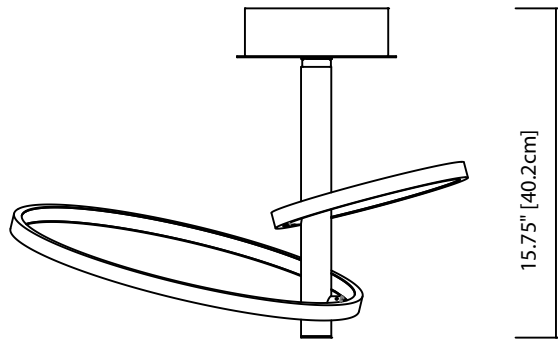

PROJECT: _____

FIXTURE TYPE: _____

LOCATION: _____

CONTACT/PHONE: _____

Model #	83427
Collection	sirkus™
Finish	Chrome
Shade/ Diffuser	Etched Acrylic
FIXTURE: Length/Dia. Width/Ext. Height	22.75" [57.5cm] 17.75" [45cm] 15.75" [40.2cm]
Maximum Hanging Height	---
Light Source/ Bulb Info.	LED Tape .06W x 252 = 15.12W Total
Included?	Integrated
Driver/ Transformer	Dimmable, Class 2 Driver
Input	110-130VAC, 50/60 Hz, .5A
Dimmable	Yes
Color	3200K
Lumens	927
Notes:	

17.50" [45cm]

22.75" [57cm]

∅30.25" [∅76.9cm]