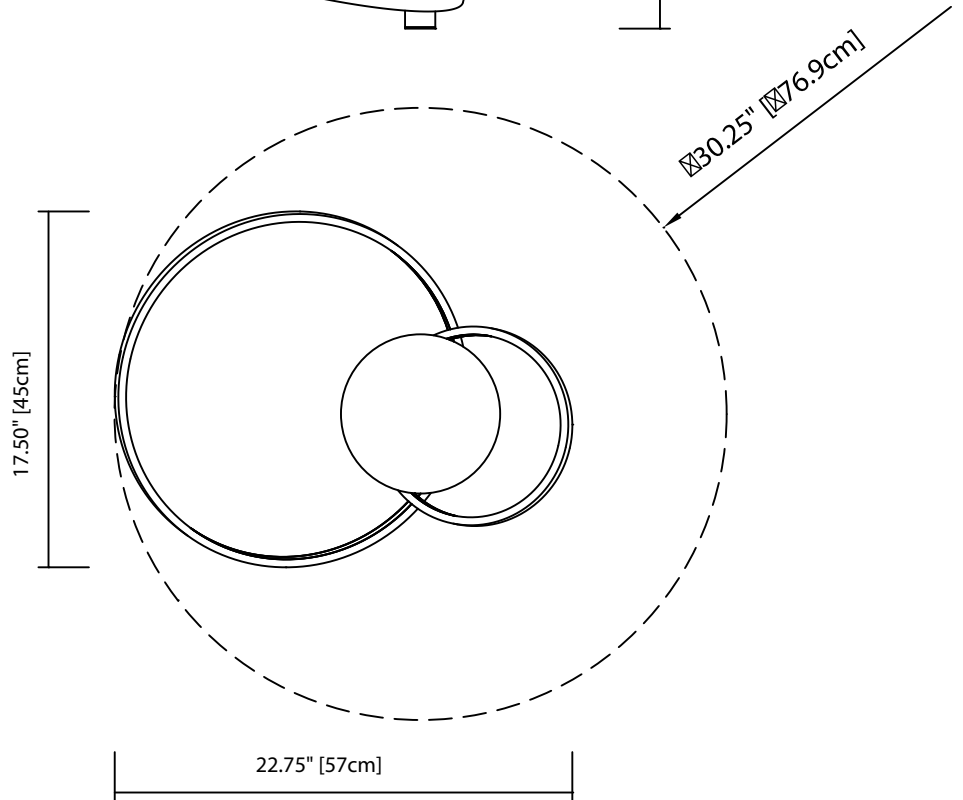

PROJECT: _____

FIXTURE TYPE: _____

LOCATION: _____

CONTACT/PHONE: _____

Model #	83427
Collection	sirkus™
Finish	Chrome
Shade/ Diffuser	Etched Acrylic
FIXTURE: Length/Dia. Width/Ext. Height	22.75" [57.5cm] 17.75" [45cm] 15.75" [40.2cm]
Maximum Hanging Height	---
Light Source/ Bulb Info.	LED Tape .06W x 252 = 15.12W Total
Included?	Integrated
Driver/ Transformer	Dimmable, Class 2 Driver
Input	110-130VAC, 50/60 Hz, .5A
Dimmable	Yes
Color	3200K
Lumens	927
Notes:	

17.50" [45cm]

22.75" [57cm]

∅30.25" [∅76.9cm]