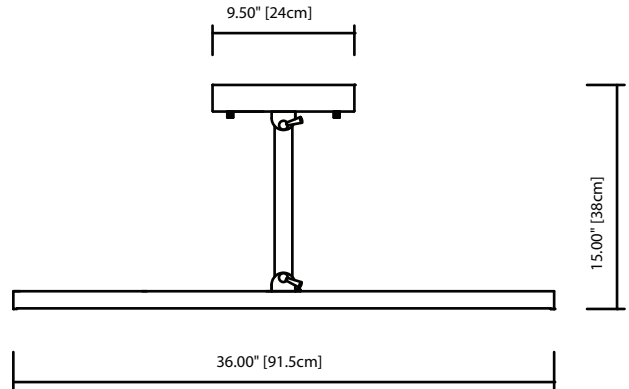

FIXTURE:  
Length/Dia. 36"-56.25" [91.5cm-143cm]  
Width/Ext. 11" [28cm]  
Height 4.75"-15" [12cm-38cm]

Maximum  
Hanging  
Height ---

Light Source/  
Bulb Info. (3) LED Tape 216 x  
.06W = 39W

Included? Integrated