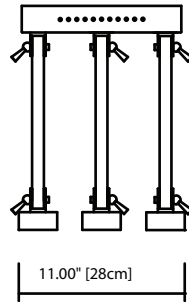

PROJECT: \_\_\_\_\_

FIXTURE TYPE: \_\_\_\_\_

LOCATION: \_\_\_\_\_

CONTACT/PHONE: \_\_\_\_\_

Model # **83278**

Collection rozi™

Finish Chrome

Shade/  
Diffuser White Acrylic

FIXTURE:  
Length/Dia. 36"-56.25" [91.5cm-143cm]  
Width/Ext. 11" [28cm]  
Height 4.75"-15" [12cm-38cm]

Maximum  
Hanging  
Height ---

Light Source/  
Bulb Info. (3) LED Tape 216 x  
.06W = 39W

Included? Integrated