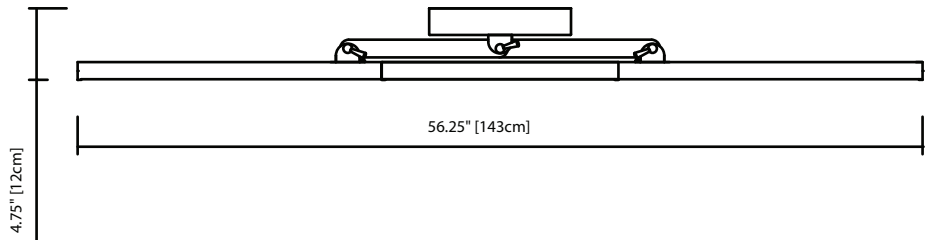

Maximum
Hanging
Height ---

Light Source/
Bulb Info. (3) LED Tape 216 x
.06W = 39W

Included? Integrated

Driver/
Transformer Dimmable, Class 2
Driver