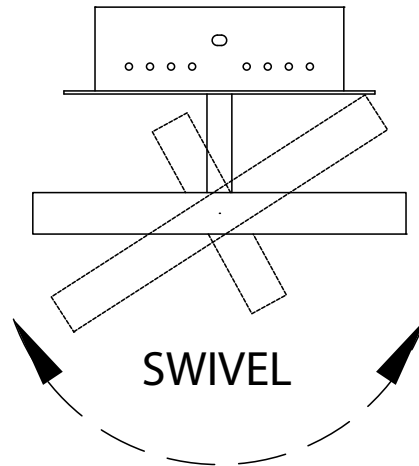

PROJECT: _____

FIXTURE TYPE: _____

LOCATION: _____

CONTACT/PHONE: _____

| | |
|---|--|
| Model # | 83451 |
| Collection | maze™ |
| Finish | Chrome |
| Shade/ Diffuser | Clear Acrylic Etched Inside with Hanging Crystal Accents |
| FIXTURE: Length/Dia. Width/Ext. Height | 7" [18cm] 4"-6.25" [10.2-16cm] 9" [23cm] |
| Maximum Hanging Height | --- |
| Light Source/ Bulb Info. | LED Tape .06W x 144 = 8.6W Total |
| Included? | Integrated |
| Driver/ Transformer | Dimmable, Class 2 Driver |
| Input | 110-130VAC, 50/60 Hz, .5A |
| Dimmable | Yes |
| Color | 3800K |
| Lumens | 766 |
| Notes: | |

7.00" [18cm]

9.00" [23cm]

6.25" [16cm]

4.00" [10.2cm]