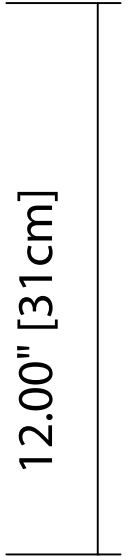

PROJECT: \_\_\_\_\_

FIXTURE TYPE: \_\_\_\_\_

LOCATION: \_\_\_\_\_

CONTACT/PHONE: \_\_\_\_\_

Model #	<b>83433</b>
Collection	crushed ice™
Finish	Chrome
Shade/ Diffuser	Clear Glass with Crystal Gems
FIXTURE: Length/Dia. Width/Ext. Height	6.5" [16.5cm] 3.75" [9.6cm] 12" [30.5cm]
Maximum Hanging Height	---
Light Source/ Bulb Info.	LED Tape .2W x 90 = 18W Total
Included?	Integrated
Driver/ Transformer	Electronic, Class 2 Dimmable
Input	110-130VAC 50/60 Hz, 5A
Dimmable	Yes
Color	3200K
Lumens	817

3.75" [9cm]

6.50" [16cm]

Notes: