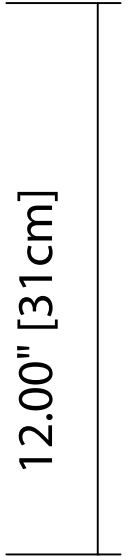

PROJECT: _____

FIXTURE TYPE: _____

LOCATION: _____

CONTACT/PHONE: _____

Model #	83413
Collection	crushed ice™
Finish	Chrome
Shade/ Diffuser	Clear Glass with Crystal Gems
FIXTURE: Length/Dia. Width/Ext. Height	6.5" [16.5cm] 3.75" [9.6cm] 12" [30.5cm]
Maximum Hanging Height	---
Light Source/ Bulb Info.	LED Tape .2W x 90 = 18W Total
Included?	Integrated
Driver/ Transformer	Electronic, Class 2 Dimmable
Input	110-130VAC 50/60 Hz, 5A
Dimmable	Yes
Color	3800K
Lumens	817

3.75" [9cm]

6.50" [16cm]

Notes: