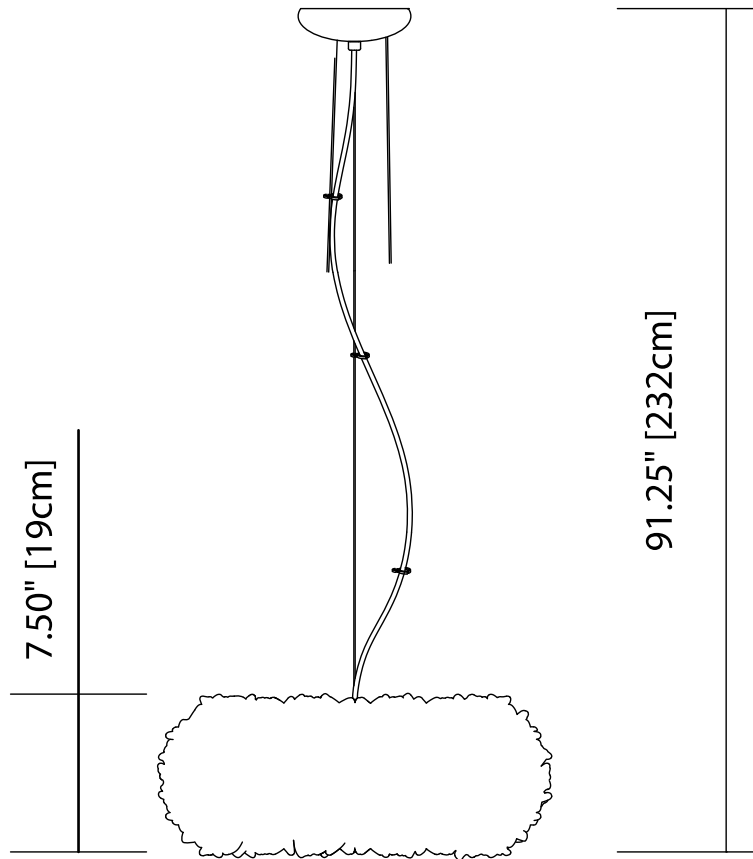

PROJECT: _____

FIXTURE TYPE: _____

LOCATION: _____

CONTACT/PHONE: _____

Model #	83463
Collection	Anemone
Finish	Chrome
Shade/ Diffuser	White Plastic Shade ABS white diffuser
FIXTURE: Length/Dia. Width/Ext. Height	21.75 in. (55 cm) --- 7.5 in. (19cm)
Maximum Hanging Height	91.25 in.(232 cm)
Light Source/ Bulb Info.	(6) GU24 18W/120V
Included?	No
Driver/ Transformer	
Input	
Dimmable	No
Color	
Lumens	
Notes:	

21.75" [55cm]

7.50" [19cm]

91.25" [232cm]