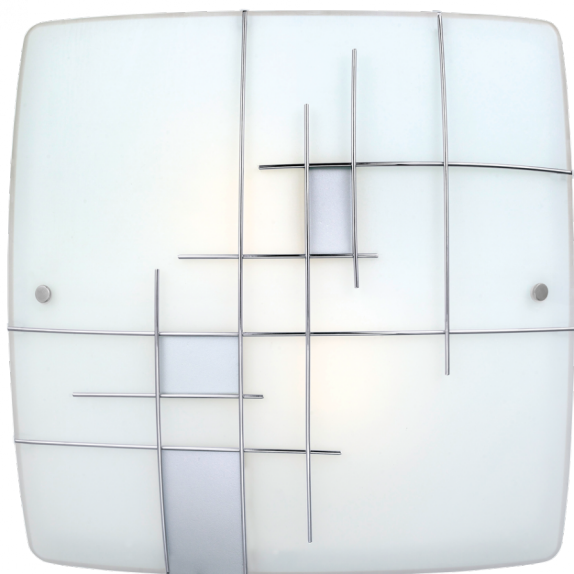

90383A

RAYA 1

General Information

Material number	90383A
Type	ceiling light
Product segment	Indoor
Theme	sonstige / nicht zuordenbar

Dimensions

Article Height (in mm)	96
Article Width (in mm)	410
Article Length (in mm)	410
Net Weight	3.175 Kilogram
Canopy Length (in mm)	109
Canopy Width (in mm)	109
Canopy Height (in mm)	8