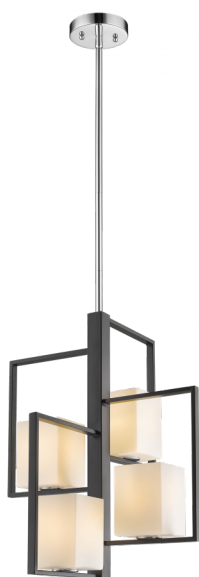

# 202818A REGIS FALLS

## General Information

Material number	202818A
Type	pendant light
Product segment	Indoor
Theme	sonstige / nicht zuordenbar

## Dimensions

Article Height (in mm)	1832
Article Width (in mm)	511
Net Weight	5.6 Kilogram

## Material & Colour

Enclosure Material	steel
Enclosure Colour	black
Glass/Shade Material	glass opal
Glass/Shade Colour	white