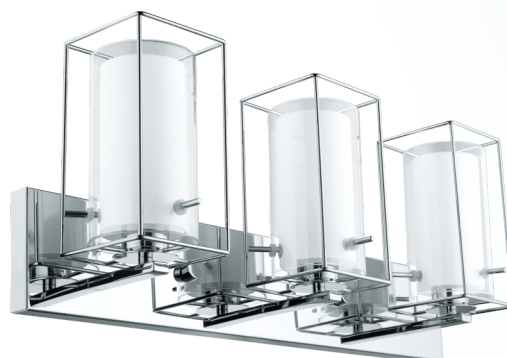

201641A **IRIDE**

General Information

Material number	201641A
Type	wall luminaire
Product segment	Indoor
Theme	sonstige / nicht zuordenbar

Dimensions

Article Height (in inch)	10.08
Article Width (in inch)	25.20
Net Weight	5.42 Kilogram
Canopy Length (in inch)	25.20
Canopy Width (in inch)	4.53
Canopy Height (in inch)	0.91
Article Overhang (in inch)	5.91

Material & Colour

Enclosure Material	steel
Enclosure Colour	chrome
Glass/Shade Material	glass
Glass/Shade Color	clear, white

Functionality

Switch Type	without switch
Battery	No

Technical Information

Technical changes reserved