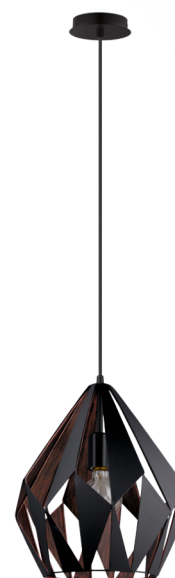

49254A CARLTON 1

General Information

Material number	49254A
Type	pendant luminaire
Product segment	Indoor
Theme	Vintage

Dimensions

Article Height (in inch)	72.05
Article Diameter (in inch)	12.20
Net Weight	3.07 Kilogram
Canopy Height (in inch)	0.98
Canopy Diameter (in inch)	4.53

Material & Colour

Enclosure Material	steel
Enclosure Colour	black, copper

Functionality

Switch Type	without switch
Battery	No

Technical Information

Mains Voltage	120V,60Hz (A)
Operation Voltage	120V
Dimmable	Yes
Certificate	ETL/CE

Technical changes reserved