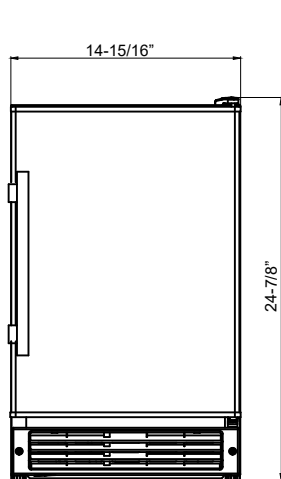

12 LBS BUILT-IN STAINLESS STEEL ICE MAKER

MODELS: IB121SS

Features:

- 15 lbs Daily Ice Production
- 12 lbs Ice Bin Capacity
- ADA Compliant

Additional Feature:

- Ice Scoop

Warranty:

- 1-Year Parts, 90-Days Labor

Cutout Dimensions

Exterior Dimensions

Front View

Side View

Top View

Interior Dimensions

Side View

Front View

Side View