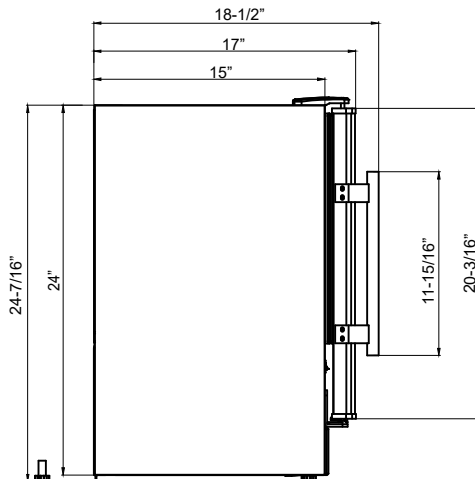

12 LBS BUILT-IN STAINLESS STEEL ICE MAKER

MODELS: IB121SS

Features:

- 15 lbs Daily Ice Production
- 12 lbs Ice Bin Capacity
- ADA Compliant

Additional Feature:

- Ice Scoop

Warranty:

- 1-Year Parts, 90-Days Labor

Cutout Dimensions

Exterior Dimensions

Front View

Side View

Top View

Interior Dimensions

Side View

Front View

Side View