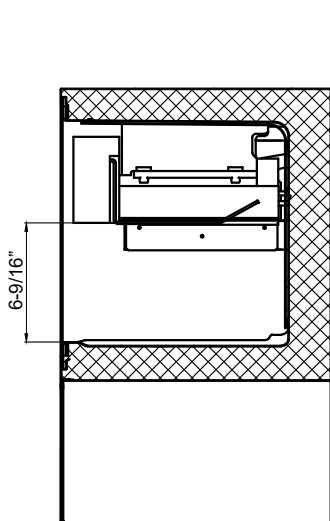

12 LBS BUILT-IN STAINLESS STEEL ICE MAKER

MODELS: IB121SS

Features:

- 15 lbs Daily Ice Production
- 12 lbs Ice Bin Capacity
- ADA Compliant

Additional Feature:

- Ice Scoop

Warranty:

- 1-Year Parts, 90-Days Labor

Cutout Dimensions

Exterior Dimensions

Front View

Side View

Top View

Interior Dimensions

Side View

Front View

Side View