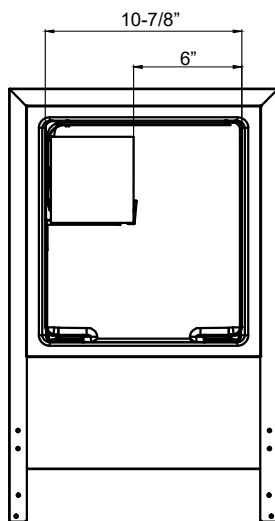

12 LBS BUILT-IN STAINLESS STEEL ICE MAKER

MODELS: IB121SS

Features:

- 15 lbs Daily Ice Production
- 12 lbs Ice Bin Capacity
- ADA Compliant

Additional Feature:

- Ice Scoop

Warranty:

- 1-Year Parts, 90-Days Labor

Cutout Dimensions

Exterior Dimensions

Front View

Side View

Top View

Interior Dimensions

Side View

Front View

Side View