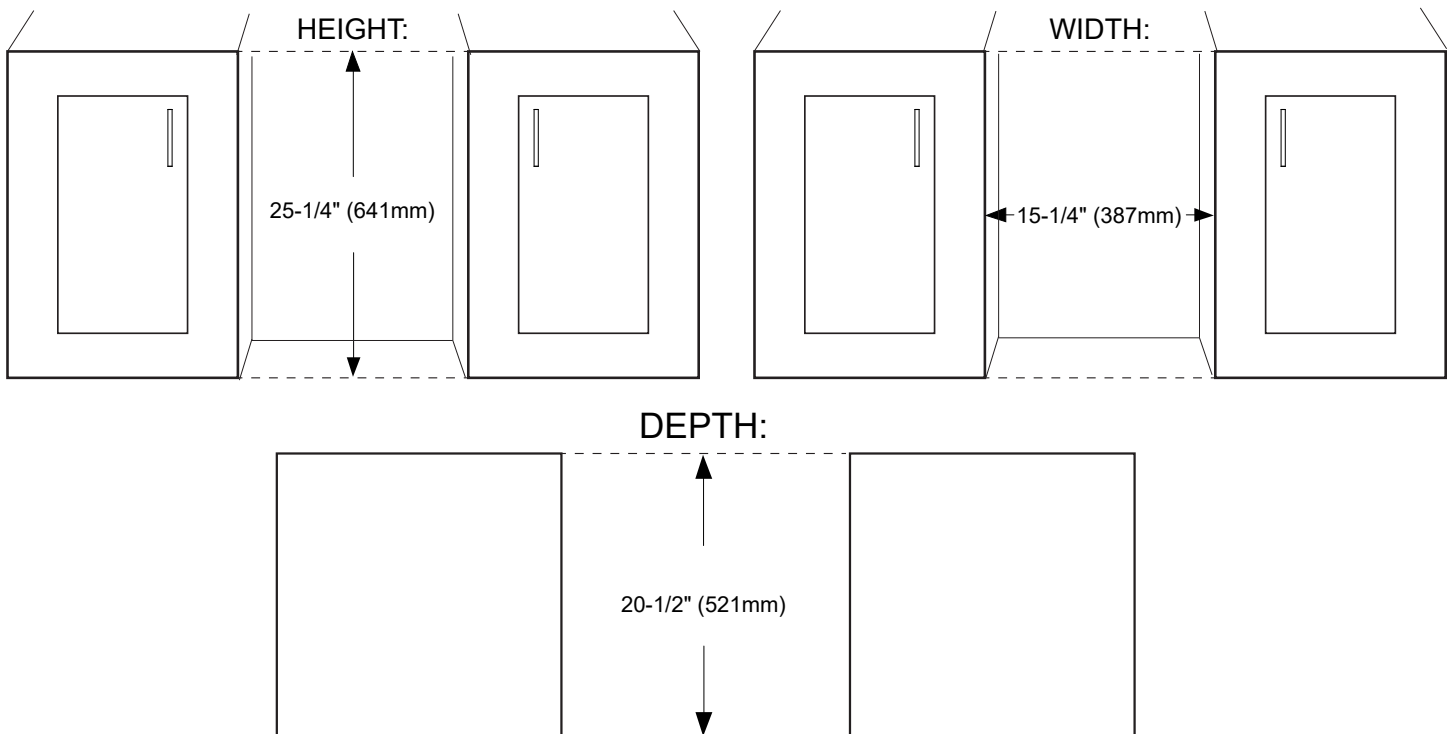

12 LBS BUILT-IN STAINLESS STEEL ICE MAKER

MODELS: IB121SS

Features:

- 15 lbs Daily Ice Production
- 12 lbs Ice Bin Capacity
- ADA Compliant

Additional Feature:

- Ice Scoop

Warranty:

- 1-Year Parts, 90-Days Labor

Cutout Dimensions

Exterior Dimensions

Front View

Side View

Top View

Interior Dimensions

Side View

Front View

Side View