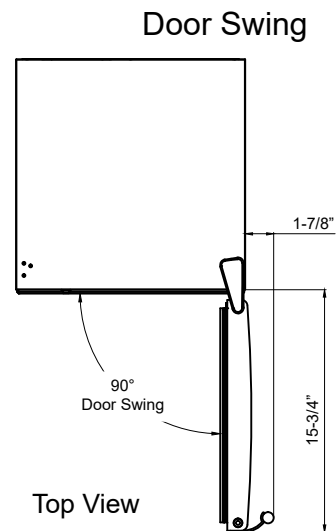

12 LBS BUILT-IN STAINLESS STEEL ICE MAKER

MODELS: IB121SS

Features:

- 15 lbs Daily Ice Production
- 12 lbs Ice Bin Capacity
- ADA Compliant

Additional Feature:

- Ice Scoop

Warranty:

- 1-Year Parts, 90-Days Labor

Cutout Dimensions

Exterior Dimensions

Front View

Side View

Top View

Interior Dimensions

Side View

Front View

Side View