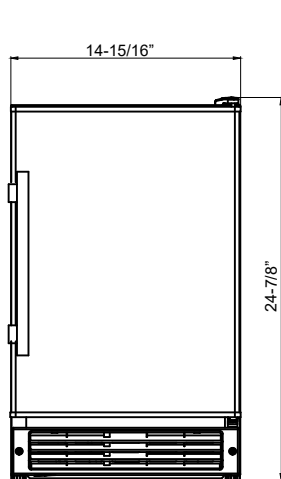

12 LBS BUILT-IN STAINLESS STEEL ICE MAKER

MODELS: IB121SS

**Features:**

- 15 lbs Daily Ice Production
- 12 lbs Ice Bin Capacity
- ADA Compliant

Additional Feature:

- Ice Scoop

Warranty:

- 1-Year Parts, 90-Days Labor

Cutout Dimensions

Exterior Dimensions

Front View

Side View

Top View

Interior Dimensions

Side View

Front View

Side View