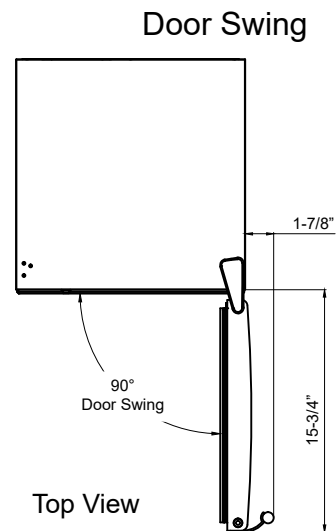

12 LBS BUILT-IN STAINLESS STEEL ICE MAKER

MODELS: IB121SS

**Features:**

- 15 lbs Daily Ice Production
- 12 lbs Ice Bin Capacity
- ADA Compliant

Additional Feature:

- Ice Scoop

Warranty:

- 1-Year Parts, 90-Days Labor

Cutout Dimensions

Exterior Dimensions

Front View

Side View

Top View

Interior Dimensions

Side View

Front View

Side View