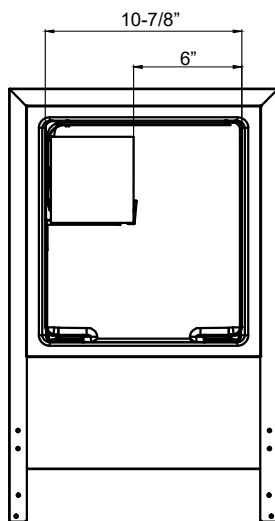

12 LBS BUILT-IN STAINLESS STEEL ICE MAKER

MODELS: IB121SS

**Features:**

- 15 lbs Daily Ice Production
- 12 lbs Ice Bin Capacity
- ADA Compliant

Additional Feature:

- Ice Scoop

Warranty:

- 1-Year Parts, 90-Days Labor

Cutout Dimensions

Exterior Dimensions

Front View

Side View

Top View

Interior Dimensions

Side View

Front View

Side View