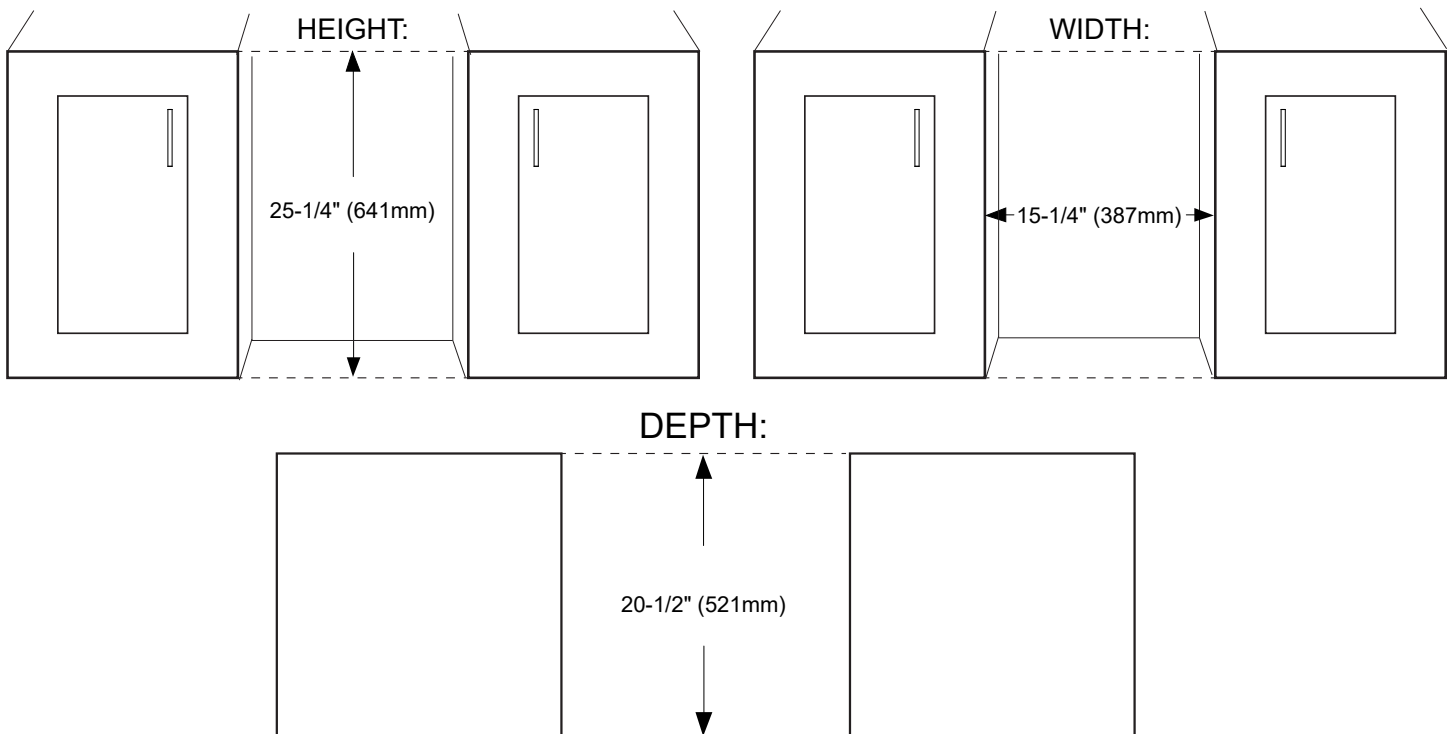

12 LBS BUILT-IN STAINLESS STEEL ICE MAKER

MODELS: IB121SS

**Features:**

- 15 lbs Daily Ice Production
- 12 lbs Ice Bin Capacity
- ADA Compliant

Additional Feature:

- Ice Scoop

Warranty:

- 1-Year Parts, 90-Days Labor

Cutout Dimensions

Exterior Dimensions

Front View

Side View

Top View

Interior Dimensions

Side View

Front View

Side View