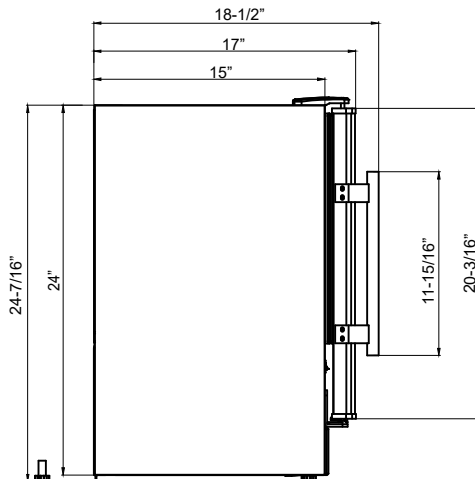

12 LBS BUILT-IN STAINLESS STEEL ICE MAKER

MODELS: IB121SS

**Features:**

- 15 lbs Daily Ice Production
- 12 lbs Ice Bin Capacity
- ADA Compliant

Additional Feature:

- Ice Scoop

Warranty:

- 1-Year Parts, 90-Days Labor

Cutout Dimensions

Exterior Dimensions

Front View

Side View

Top View

Interior Dimensions

Side View

Front View

Side View