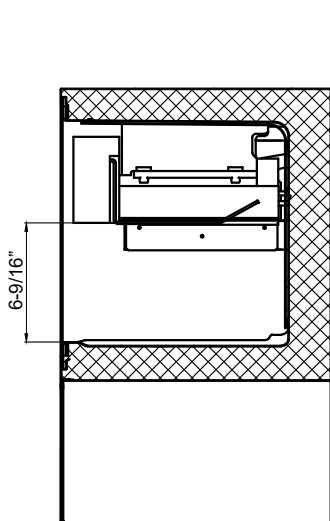

12 LBS BUILT-IN STAINLESS STEEL ICE MAKER

MODELS: IB121SS

**Features:**

- 15 lbs Daily Ice Production
- 12 lbs Ice Bin Capacity
- ADA Compliant

Additional Feature:

- Ice Scoop

Warranty:

- 1-Year Parts, 90-Days Labor

Cutout Dimensions

Exterior Dimensions

Front View

Side View

Top View

Interior Dimensions

Side View

Front View

Side View