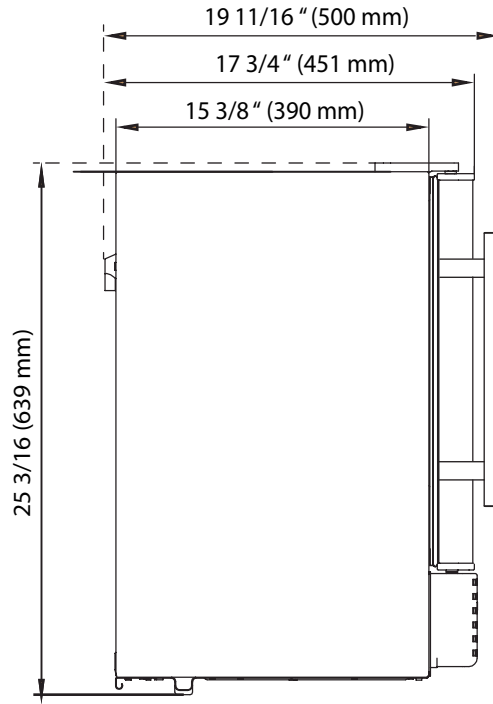

IB120SS

Undercounter Ice Maker

Features:

- Convenient installation with no drain line required
- Up to 12 lbs. ice production per day
- 6 lbs. storage capacity
- Stylish crescent ice
- Reversible door
- Automatic shut off
- Adjustable leveling legs
- Built-in or freestanding installation
- Stainless steel handle and door
- Sleek black cabinet design
- Warranty: 1 year parts and labor

Ice Type and Dimensions:

Included Accessories:

- Removable Ice Bin
- Ice Scoop
- 1/4" Water Line

EDGE STAR®

Front:

Side:

Door Swing:

SPECIFICATIONS:

Model #	IB120SS
Daily Ice Making	12 lbs
Bin Storage Capacity	6 lbs
Ice Type	Crescent
Net Weight	47.8 lbs
Refrigerant	R134A
Width	14 15/16"
Depth	17 3/4"
Depth w/Handle	19 11/16"
Height	25 1/8"

Cutout Height: 25 3/8"

Cutout Width: 15 7/16"

Cutout Depth: 18 3/4"