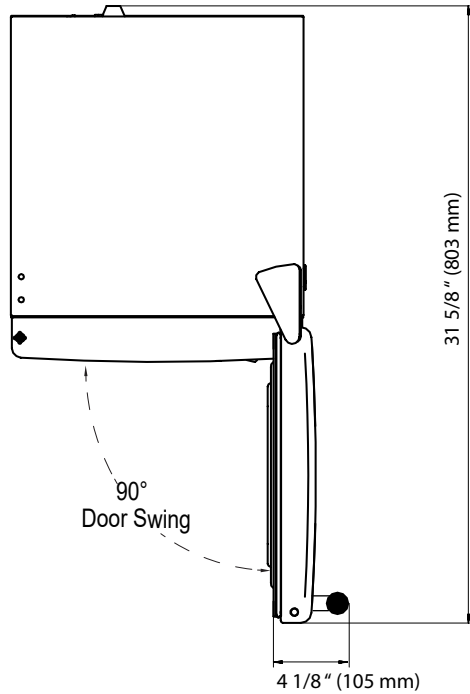

IB120SS

Undercounter Ice Maker

Features:

- Convenient installation with no drain line required
- Up to 12 lbs. ice production per day
- 6 lbs. storage capacity
- Stylish crescent ice
- Reversible door
- Automatic shut off
- Adjustable leveling legs
- Built-in or freestanding installation
- Stainless steel handle and door
- Sleek black cabinet design
- Warranty: 1 year parts and labor

Ice Type and Dimensions:

Included Accessories:

- Removable Ice Bin
- Ice Scoop
- 1/4" Water Line

EDGE STAR®

Front:

Side:

Door Swing:

SPECIFICATIONS:

Model #	IB120SS
Daily Ice Making	12 lbs
Bin Storage Capacity	6 lbs
Ice Type	Crescent
Net Weight	47.8 lbs
Refrigerant	R134A
Width	14 15/16"
Depth	17 3/4"
Depth w/Handle	19 11/16"
Height	25 1/8"

Cutout Height: 25 3/8"

Cutout Width: 15 7/16"

Cutout Depth: 18 3/4"