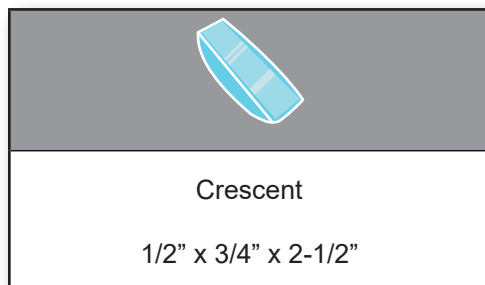

IB120SS

Undercounter Ice Maker

Features:

- Convenient installation with no drain line required
- Up to 12 lbs. ice production per day
- 6 lbs. storage capacity
- Stylish crescent ice
- Reversible door
- Automatic shut off
- Adjustable leveling legs
- Built-in or freestanding installation
- Stainless steel handle and door
- Sleek black cabinet design
- Warranty: 1 year parts and labor

Ice Type and Dimensions:

Included Accessories:

- Removable Ice Bin
- Ice Scoop
- 1/4" Water Line

EDGE STAR®

Front:

Side:

Door Swing:

SPECIFICATIONS:

Model #	IB120SS
Daily Ice Making	12 lbs
Bin Storage Capacity	6 lbs
Ice Type	Crescent
Net Weight	47.8 lbs
Refrigerant	R134A
Width	14 15/16"
Depth	17 3/4"
Depth w/Handle	19 11/16"
Height	25 1/8"

Cutout Height: 25 3/8"