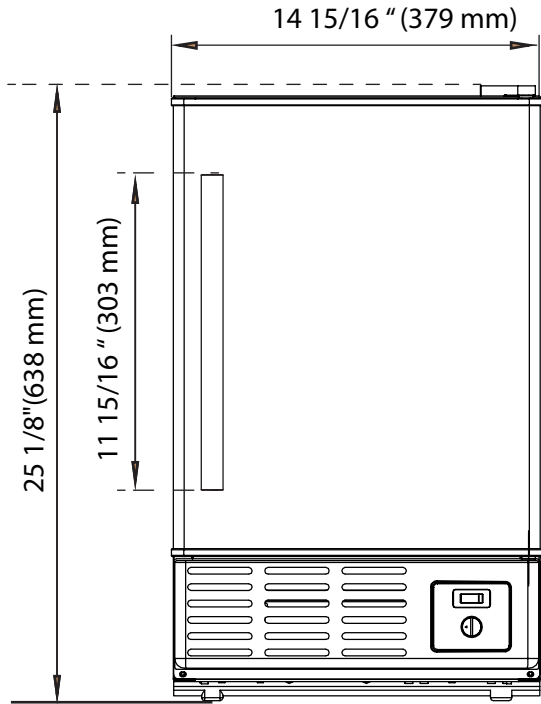

IB120SS

Undercounter Ice Maker

Features:

- Convenient installation with no drain line required
- Up to 12 lbs. ice production per day
- 6 lbs. storage capacity
- Stylish crescent ice
- Reversible door
- Automatic shut off
- Adjustable leveling legs
- Built-in or freestanding installation
- Stainless steel handle and door
- Sleek black cabinet design
- Warranty: 1 year parts and labor

Ice Type and Dimensions:

Included Accessories:

- Removable Ice Bin
- Ice Scoop
- 1/4" Water Line

EDGE STAR®

Front:

Side:

Door Swing:

SPECIFICATIONS:

Model #	IB120SS
Daily Ice Making	12 lbs
Bin Storage Capacity	6 lbs
Ice Type	Crescent
Net Weight	47.8 lbs
Refrigerant	R134A
Width	14 15/16"
Depth	17 3/4"
Depth w/Handle	19 11/16"
Height	25 1/8"

Cutout Height: 25 3/8"

Cutout Width: 15 7/16"

Cutout Depth: 18 3/4"