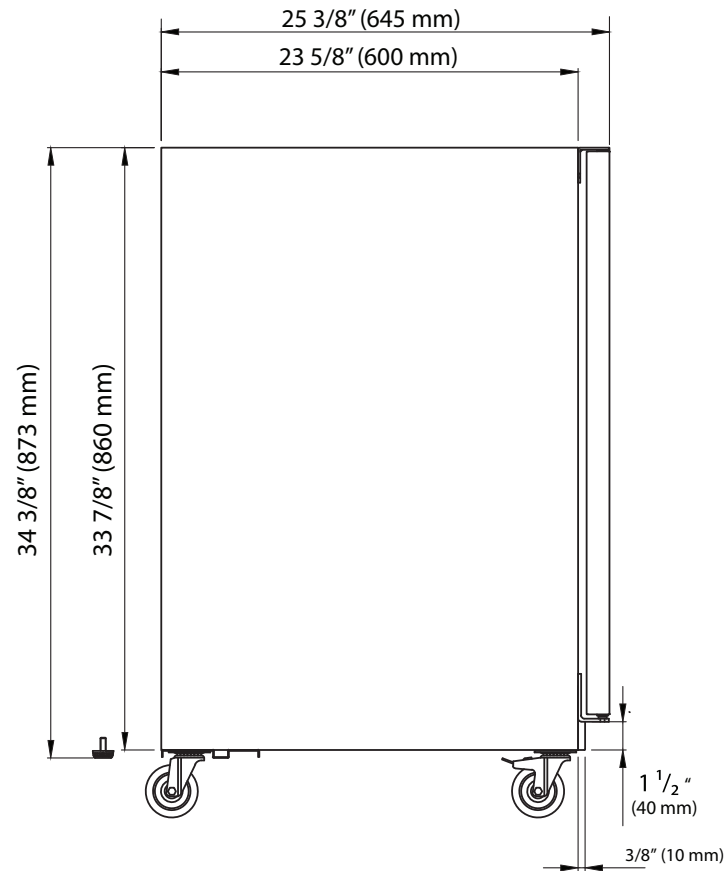

Front View

Side View

Top View

Front View

Side View

Top View

*Tower dimensions are approximate and may vary depending on your customized setup. In order for your unit to cool and operate correctly, the tower must be installed per the instructions in the user's manual. It is highly recommended that you have the unit onsite before making any modifications to countertops or cabinetry in order to accommodate the tower. Improper installation may void the warranty. EdgeStar and its affiliate companies are not responsible for damage incurred through the installation process.

Front View

Side View

Top View