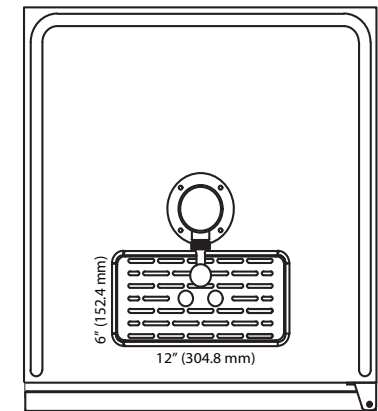

Front View

Side View

Top View

Front View

Side View

Top View

*Tower dimensions are approximate and may vary depending on your customized setup. In order for your unit to cool and operate correctly, the tower must be installed per the instructions in the user's manual. It is highly recommended that you have the unit onsite before making any modifications to countertops or cabinetry in order to accommodate the tower. Improper installation may void the warranty. EdgeStar and its affiliate companies are not responsible for damage incurred through the installation process.

Front View

Side View

Top View