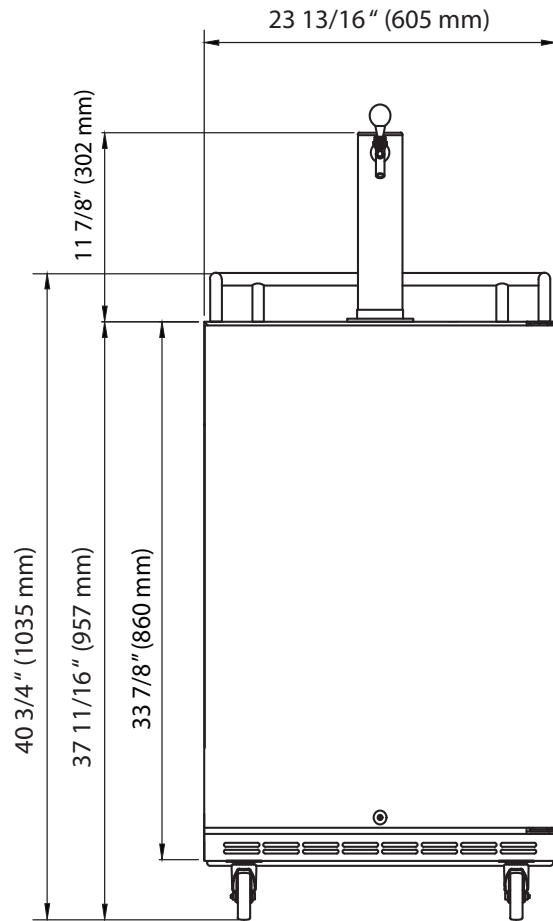

Front View

Side View

Top View

Front View

Side View

Top View

*Tower dimensions are approximate and may vary depending on your customized setup. In order for your unit to cool and operate correctly, the tower must be installed per the instructions in the user's manual. It is highly recommended that you have the unit onsite before making any modifications to countertops or cabinetry in order to accommodate the tower. Improper installation may void the warranty. EdgeStar and its affiliate companies are not responsible for damage incurred through the installation process.

Front View

Side View

Top View