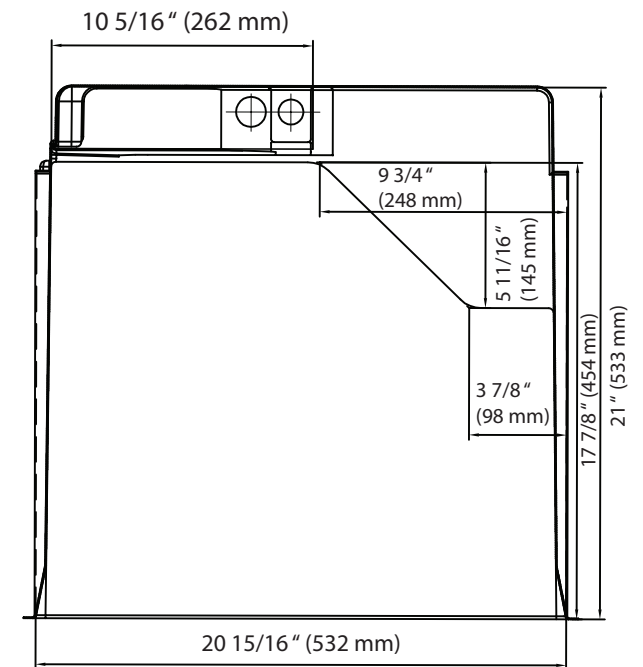

Front View

Side View

Top View

Front View

Side View

Top View

*Tower dimensions are approximate and may vary depending on your customized setup. In order for your unit to cool and operate correctly, the tower must be installed per the instructions in the user's manual. It is highly recommended that you have the unit onsite before making any modifications to countertops or cabinetry in order to accommodate the tower. Improper installation may void the warranty. EdgeStar and its affiliate companies are not responsible for damage incurred through the installation process.

Front View

Side View

Top View