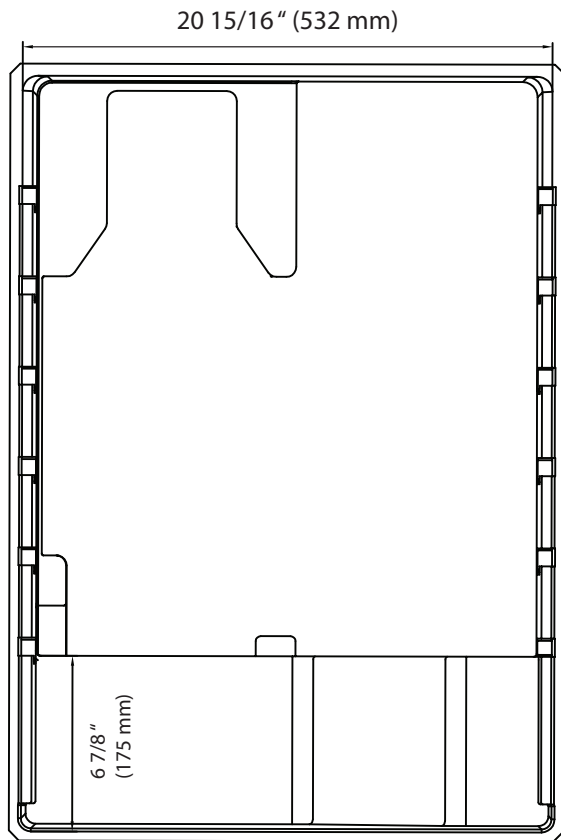

Front View

Side View

Top View

Front View

Side View

Top View

*Tower dimensions are approximate and may vary depending on your customized setup. In order for your unit to cool and operate correctly, the tower must be installed per the instructions in the user's manual. It is highly recommended that you have the unit onsite before making any modifications to countertops or cabinetry in order to accommodate the tower. Improper installation may void the warranty. EdgeStar and its affiliate companies are not responsible for damage incurred through the installation process.

Front View

Side View

Top View