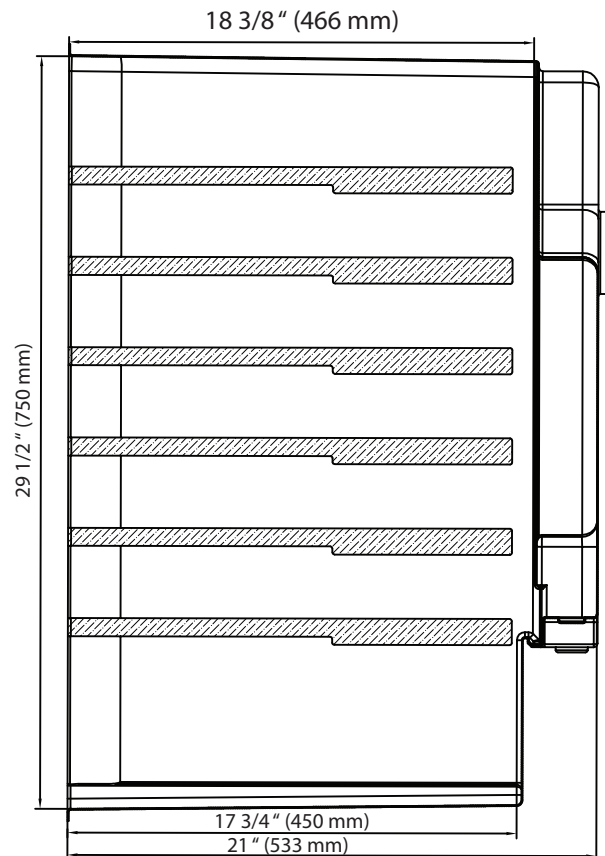

Front View

Side View

Top View

Front View

Side View

Top View

*Tower dimensions are approximate and may vary depending on your customized setup. In order for your unit to cool and operate correctly, the tower must be installed per the instructions in the user's manual. It is highly recommended that you have the unit onsite before making any modifications to countertops or cabinetry in order to accommodate the tower. Improper installation may void the warranty. EdgeStar and its affiliate companies are not responsible for damage incurred through the installation process.

Front View

Side View

Top View