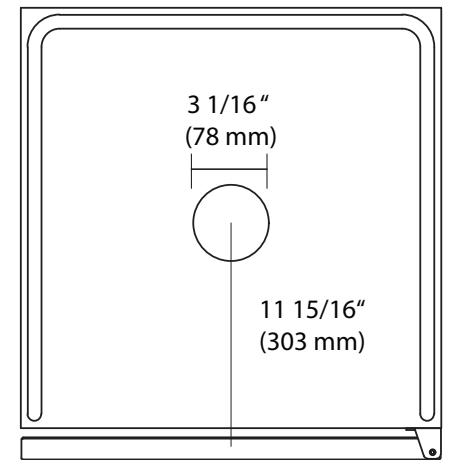

Front View

Side View

Top View

Front View

Side View

Top View

*Tower dimensions are approximate and may vary depending on your customized setup. In order for your unit to cool and operate correctly, the tower must be installed per the instructions in the user's manual. It is highly recommended that you have the unit onsite before making any modifications to countertops or cabinetry in order to accommodate the tower. Improper installation may void the warranty. EdgeStar and its affiliate companies are not responsible for damage incurred through the installation process.

Front View

Side View

Top View