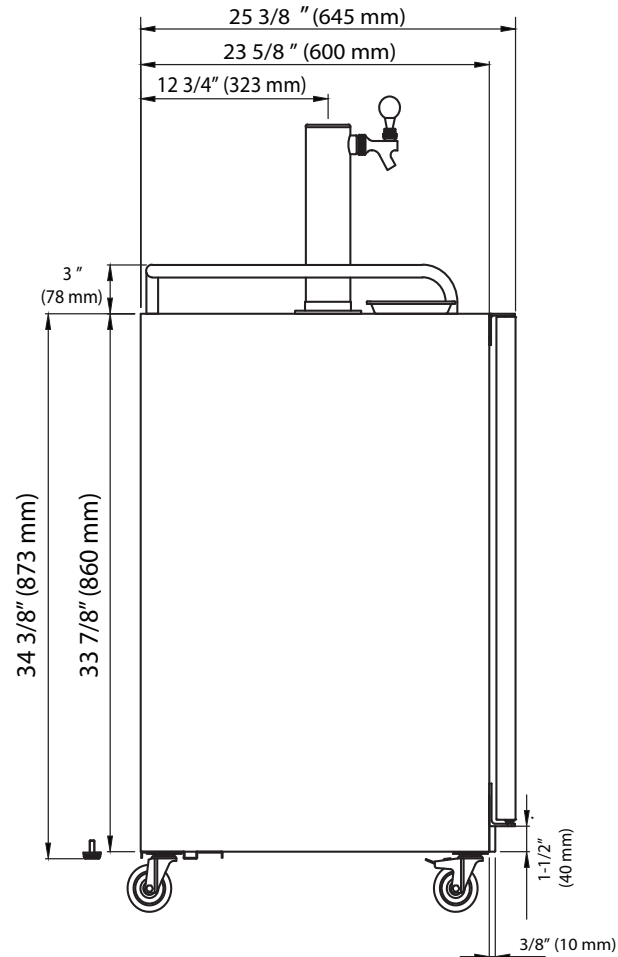

Front View

Side View

Top View

Front View

Side View

Top View

*Tower dimensions are approximate and may vary depending on your customized setup. In order for your unit to cool and operate correctly, the tower must be installed per the instructions in the user's manual. It is highly recommended that you have the unit onsite before making any modifications to countertops or cabinetry in order to accommodate the tower. Improper installation may void the warranty. EdgeStar and its affiliate companies are not responsible for damage incurred through the installation process.

Front View

Side View

Top View