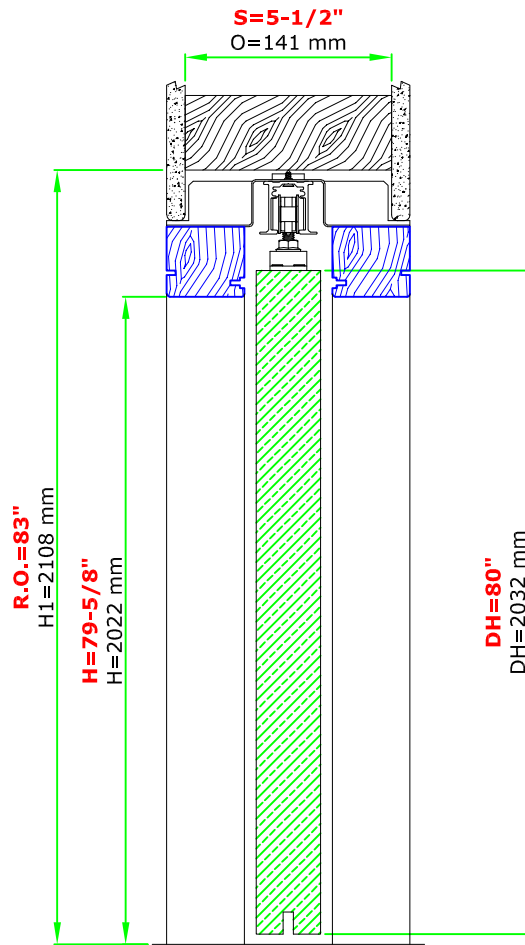

# SINGLE 42"x80" 2x6 WALL

These heights are from finished floor, so please allow that in the R.O. when framing the opening

www.eclisse.us

EURO ARCHITECTURAL, LLC

Tel: 1-800-614-1474

Email: info@euro-arch.com

Blue profiles = Jamb kit sold separately