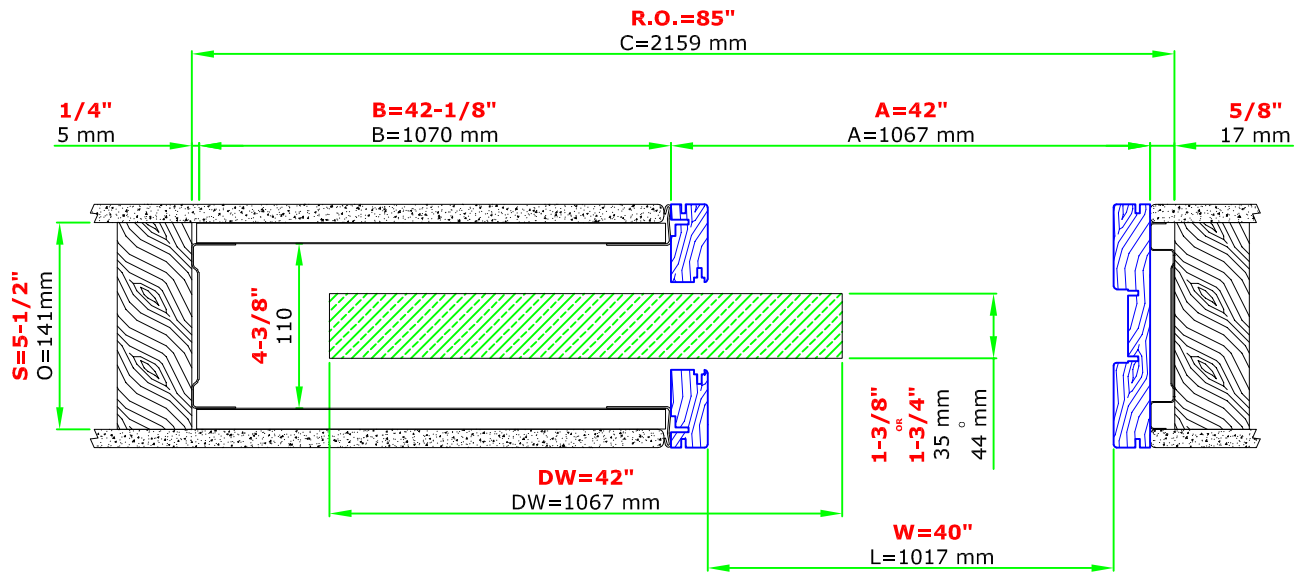

# SINGLE 42"x80" 2x6 WALL

These heights are from finished floor, so please allow that in the R.O. when framing the opening

www.eclisse.us

EURO ARCHITECTURAL, LLC

Tel: 1-800-614-1474

Email: info@euro-arch.com

Blue profiles = Jamb kit sold separately