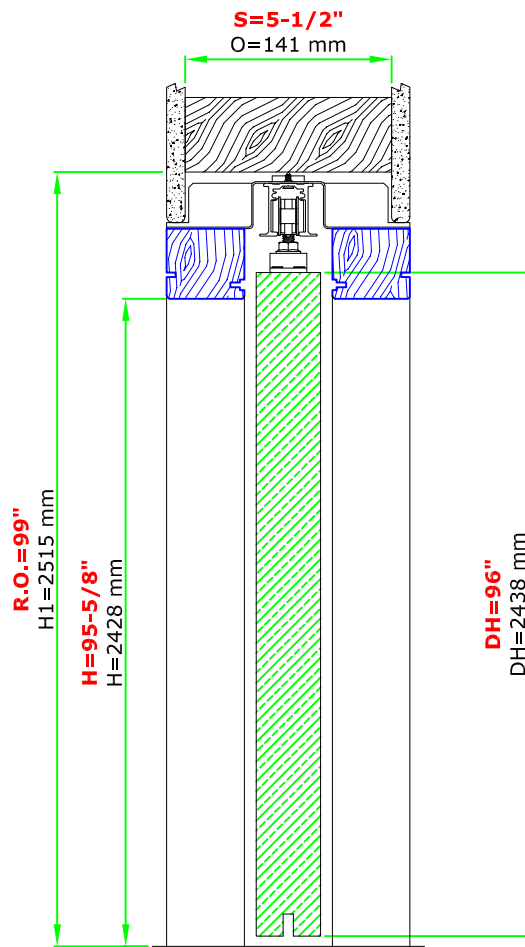

SINGLE 34"x96" 2x6 WALL

These heights are from finished floor, so please allow that in the R.O. when framing the opening

www.eclisse.us

EURO ARCHITECTURAL, LLC

Tel: 1-800-614-1474

Email: info@euro-arch.com

Blue profiles = Jamb kit sold separately