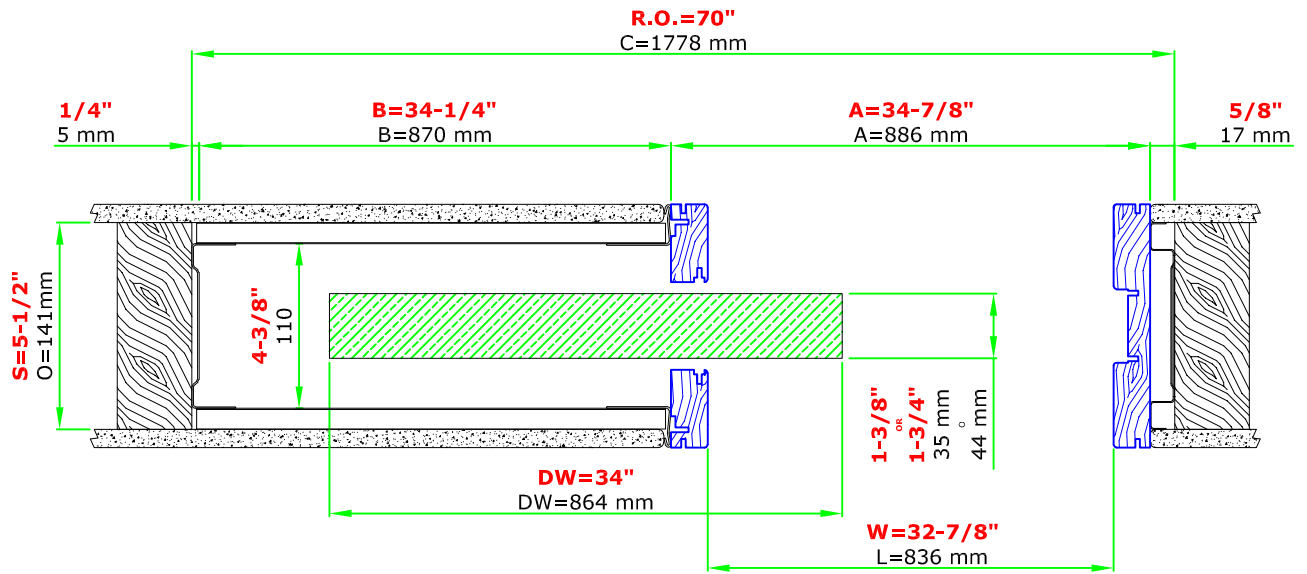

SINGLE 34"x96" 2x6 WALL

These heights are from finished floor, so please allow that in the R.O. when framing the opening

www.eclisse.us

EURO ARCHITECTURAL, LLC

Tel: 1-800-614-1474

Email: info@euro-arch.com

Blue profiles = Jamb kit sold separately