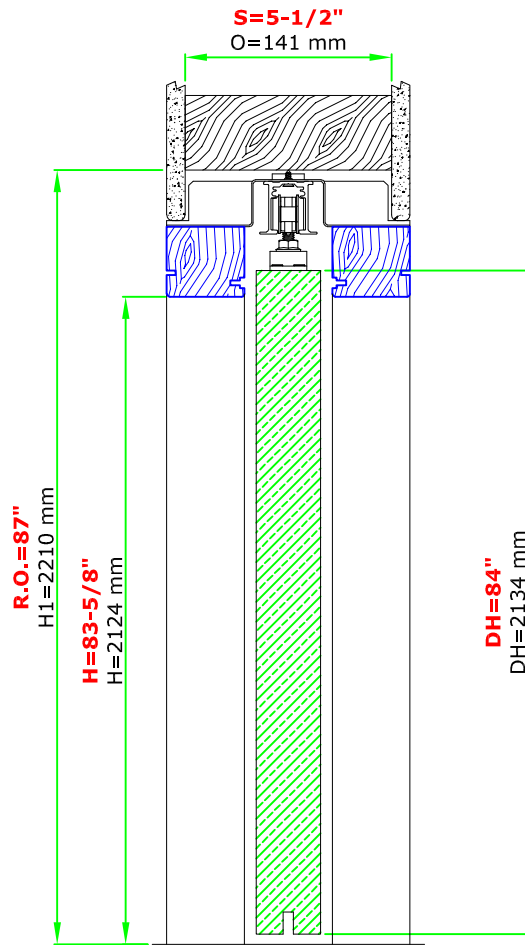

SINGLE 34"x84" 2x6 WALL

These heights are from finished floor, so please allow that in the R.O. when framing the opening

www.eclisse.us

EURO ARCHITECTURAL, LLC

Tel: 1-800-614-1474

Email: info@euro-arch.com

Blue profiles = Jamb kit sold separately