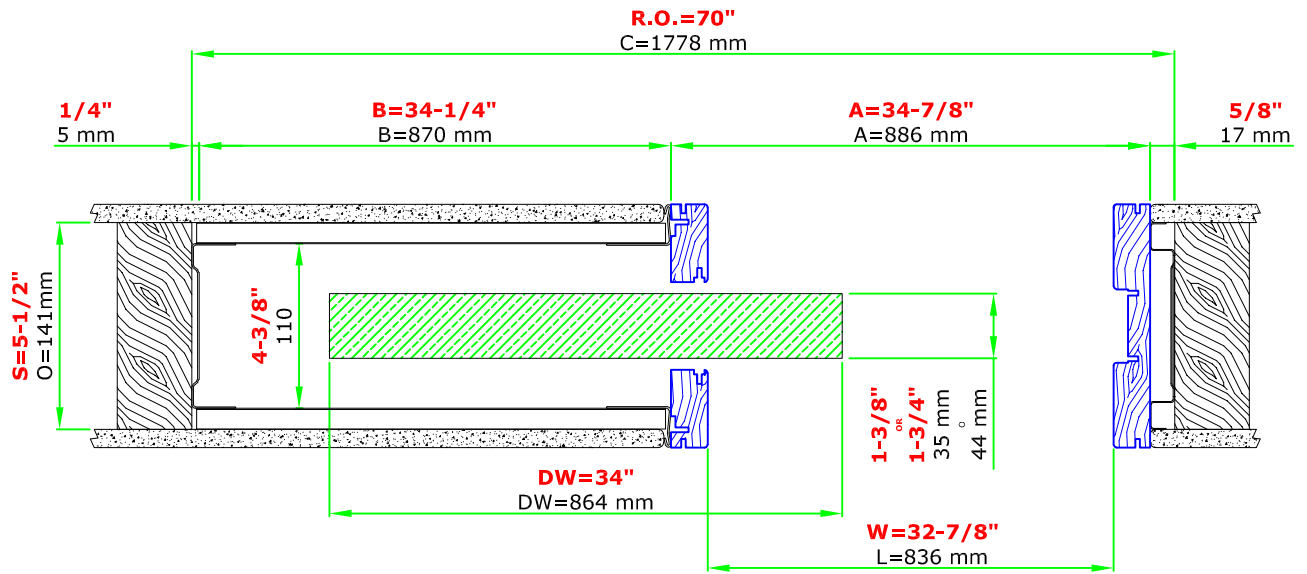

SINGLE 34"x84" 2x6 WALL

These heights are from finished floor, so please allow that in the R.O. when framing the opening

www.eclisse.us

EURO ARCHITECTURAL, LLC

Tel: 1-800-614-1474

Email: info@euro-arch.com

Blue profiles = Jamb kit sold separately