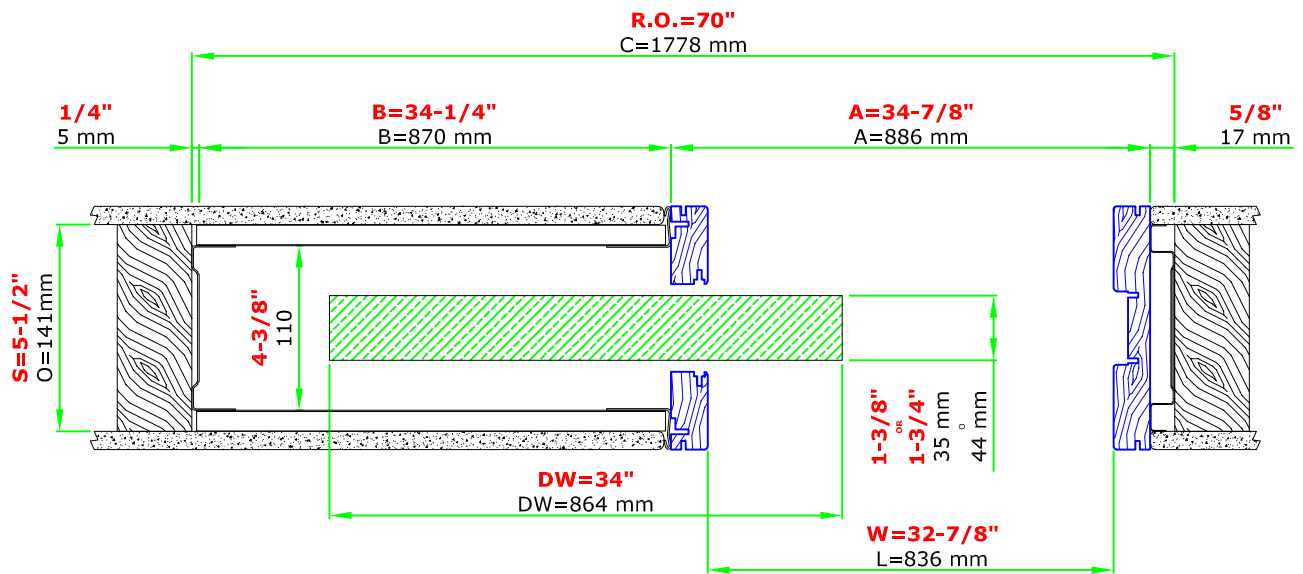

SINGLE 34"x80" 2x6 WALL

These heights are from finished floor, so please allow that in the R.O. when framing the opening

www.eclisse.us

EURO ARCHITECTURAL, LLC

Tel: 1-800-614-1474

Email: info@euro-arch.com

Blue profiles = Jamb kit sold separately