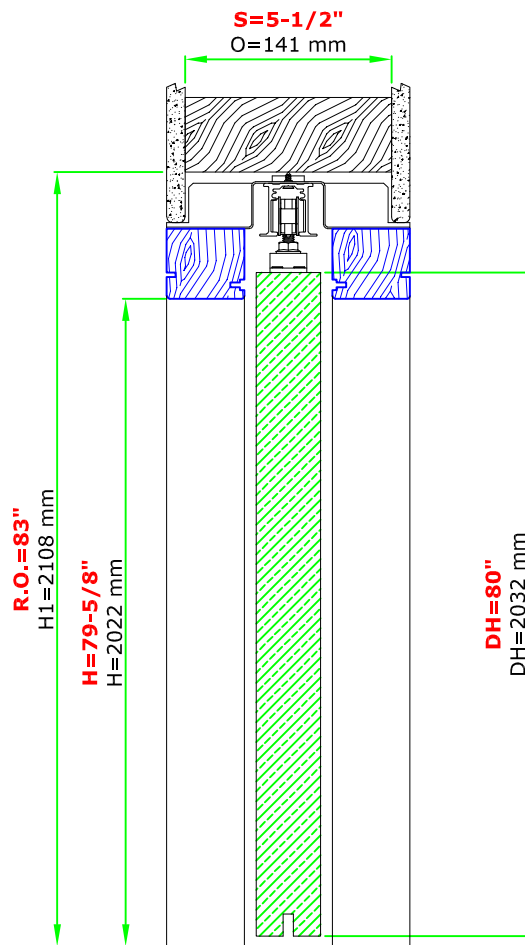

SINGLE 34"x80" 2x6 WALL

These heights are from finished floor, so please allow that in the R.O. when framing the opening

www.eclisse.us

EURO ARCHITECTURAL, LLC

Tel: 1-800-614-1474

Email: info@euro-arch.com

Blue profiles = Jamb kit sold separately