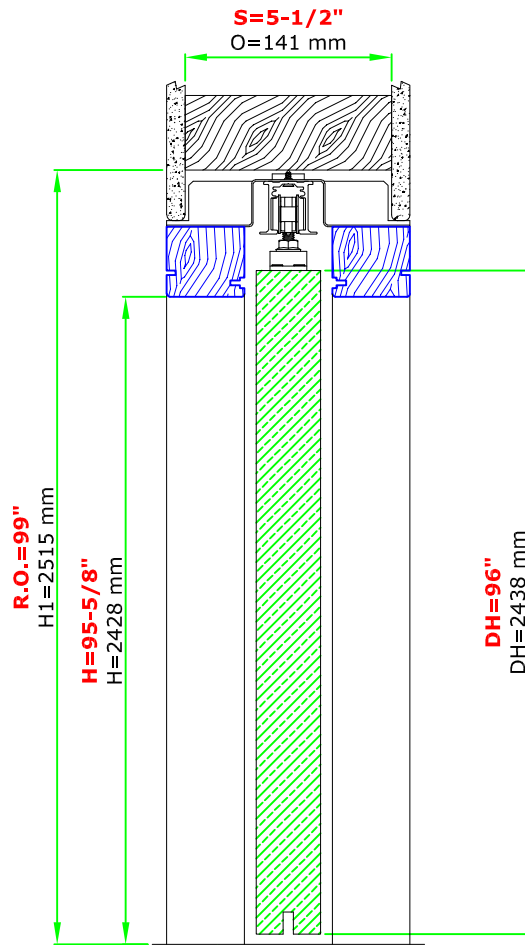

SINGLE 24"x96" 2x6 WALL

These heights are from finished floor, so please allow that in the R.O. when framing the opening

www.eclisse.us

EURO ARCHITECTURAL, LLC

Tel: 1-800-614-1474

Email: info@euro-arch.com

Blue profiles = Jamb kit sold separately