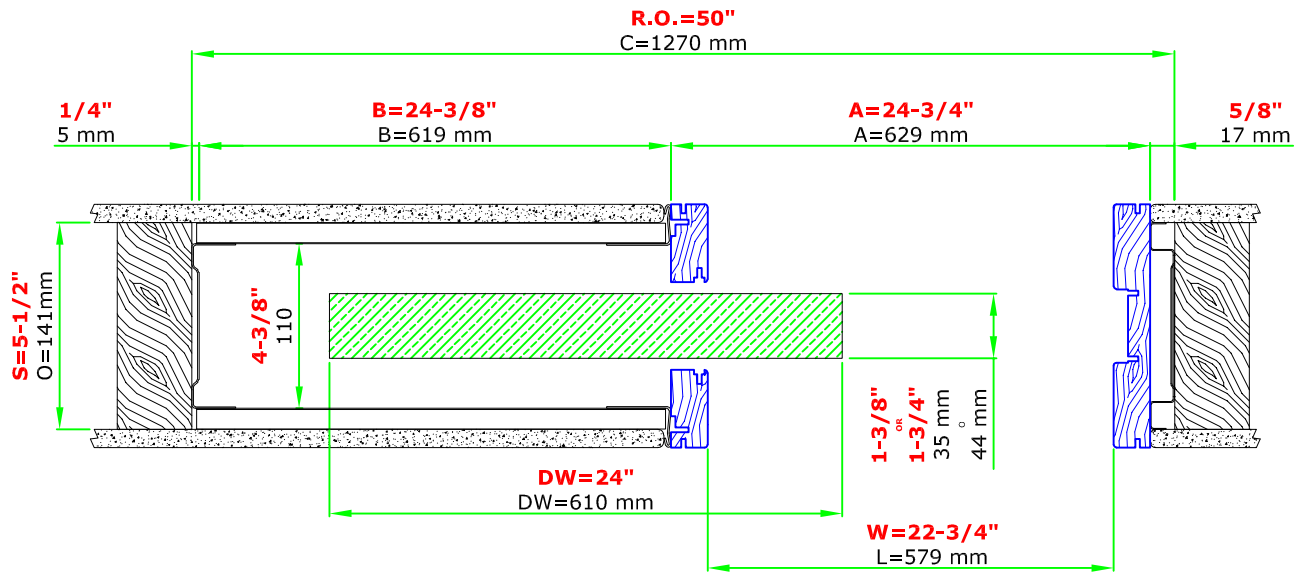

SINGLE 24"x96" 2x6 WALL

These heights are from finished floor, so please allow that in the R.O. when framing the opening

www.eclisse.us

EURO ARCHITECTURAL, LLC

Tel: 1-800-614-1474

Email: info@euro-arch.com

Blue profiles = Jamb kit sold separately