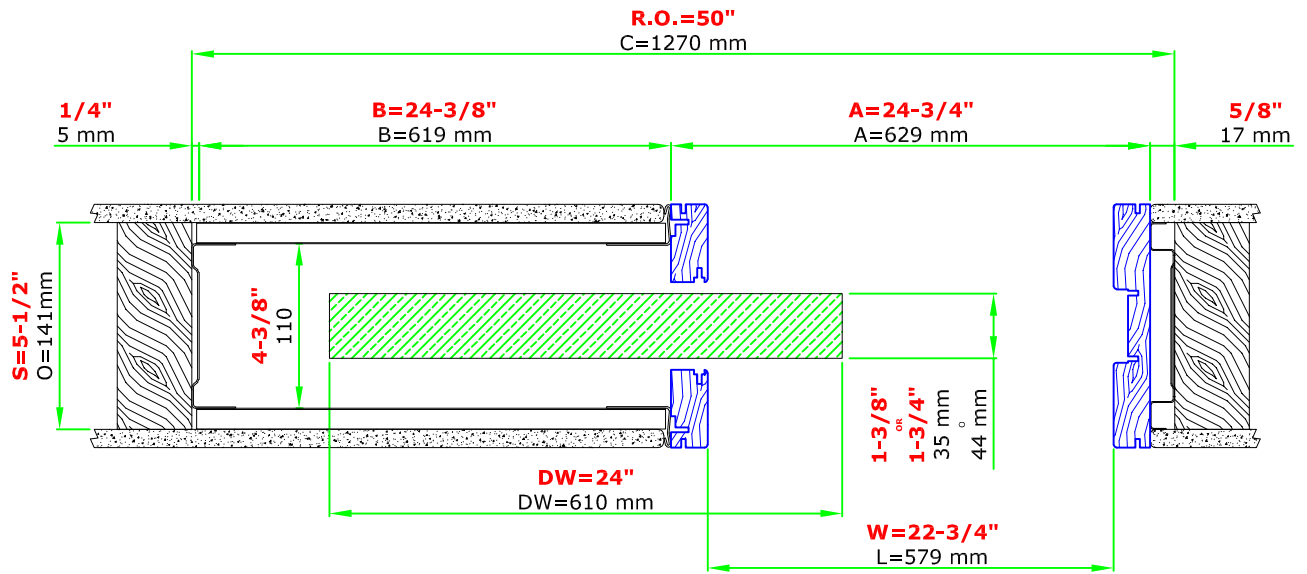

# SINGLE 24"x80" 2x6 WALL

These heights are from finished floor, so please allow that in the R.O. when framing the opening

www.eclisse.us

EURO ARCHITECTURAL, LLC

Tel: 1-800-614-1474

Email: info@euro-arch.com

Blue profiles = Jamb kit sold separately