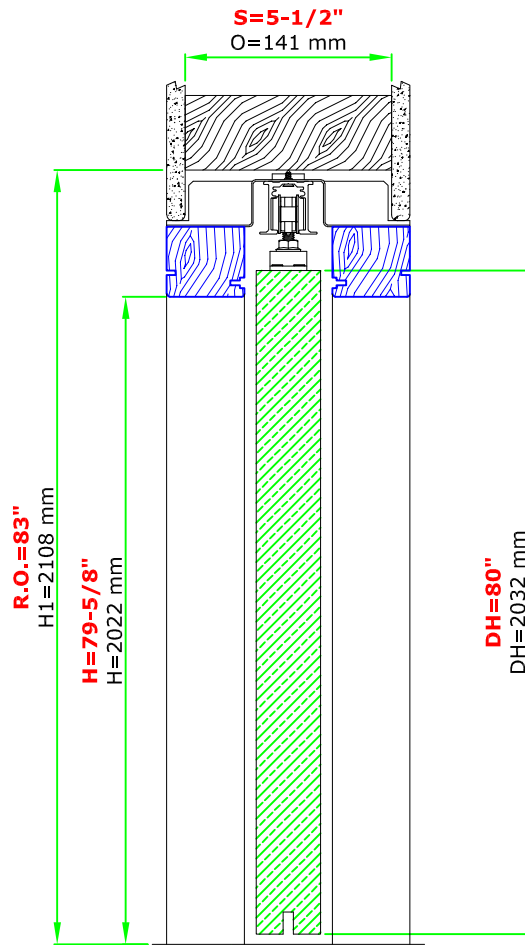

# SINGLE 24"x80" 2x6 WALL

These heights are from finished floor, so please allow that in the R.O. when framing the opening

www.eclisse.us

EURO ARCHITECTURAL, LLC

Tel: 1-800-614-1474

Email: info@euro-arch.com

Blue profiles = Jamb kit sold separately