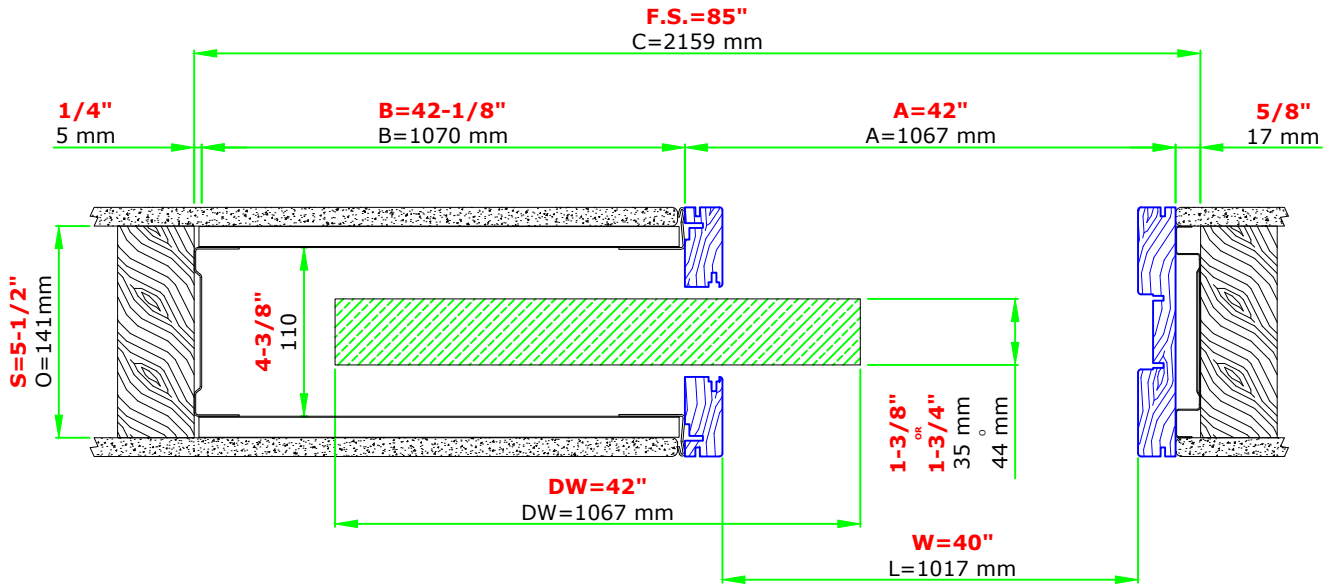

# SINGLE 42"x84" 2x6 WALL

Suggested R.O. = F.S. + 1/4" for width & height

These heights are from finished floor, so please allow that in the R.O. when framing the opening

www.eclisse.us

ECLISSE NORTH AMERICA

Email: info@eclissena.com

Blue profiles = Jamb kit sold separately