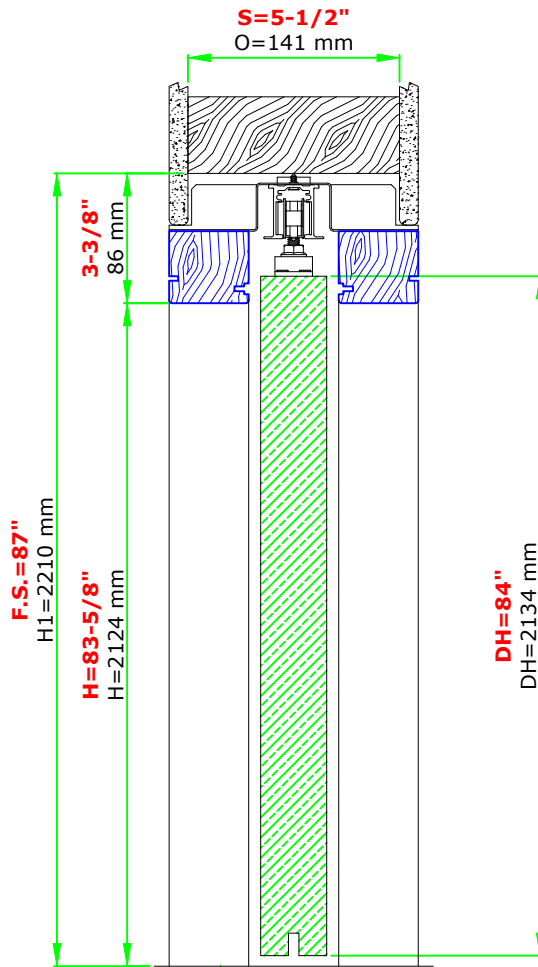

# SINGLE 42"x84" 2x6 WALL

Suggested R.O. = F.S. + 1/4" for width & height

These heights are from finished floor, so please allow that in the R.O. when framing the opening

www.eclisse.us

ECLISSE NORTH AMERICA

Email: info@eclissena.com

Blue profiles = Jamb kit sold separately