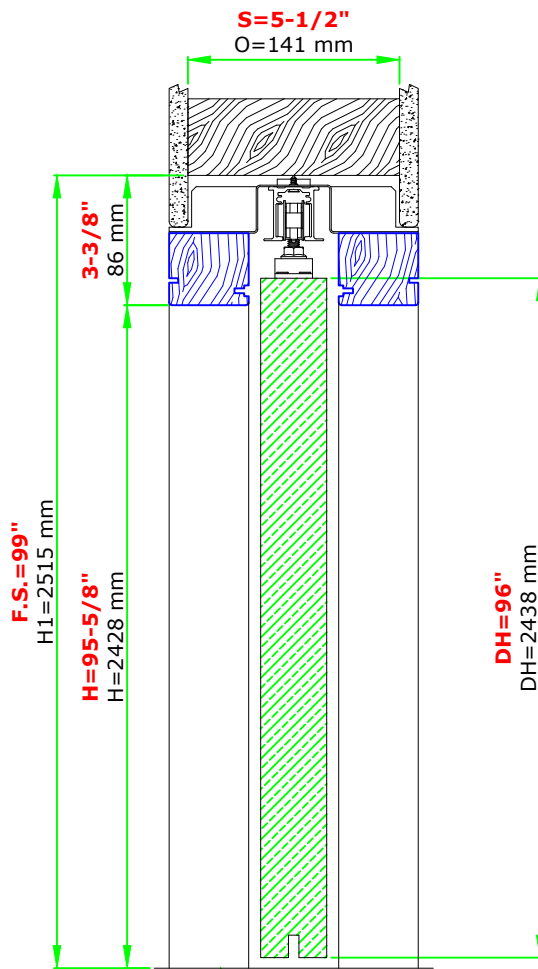

SINGLE 28"x96" 2x6 WALL

Suggested R.O. = F.S. + 1/4" for width & height

These heights are from finished floor, so please allow that in the R.O. when framing the opening

www.eclisse.us

ECLISSE NORTH AMERICA

Email: info@eclissena.com

Blue profiles = Jamb kit sold separately