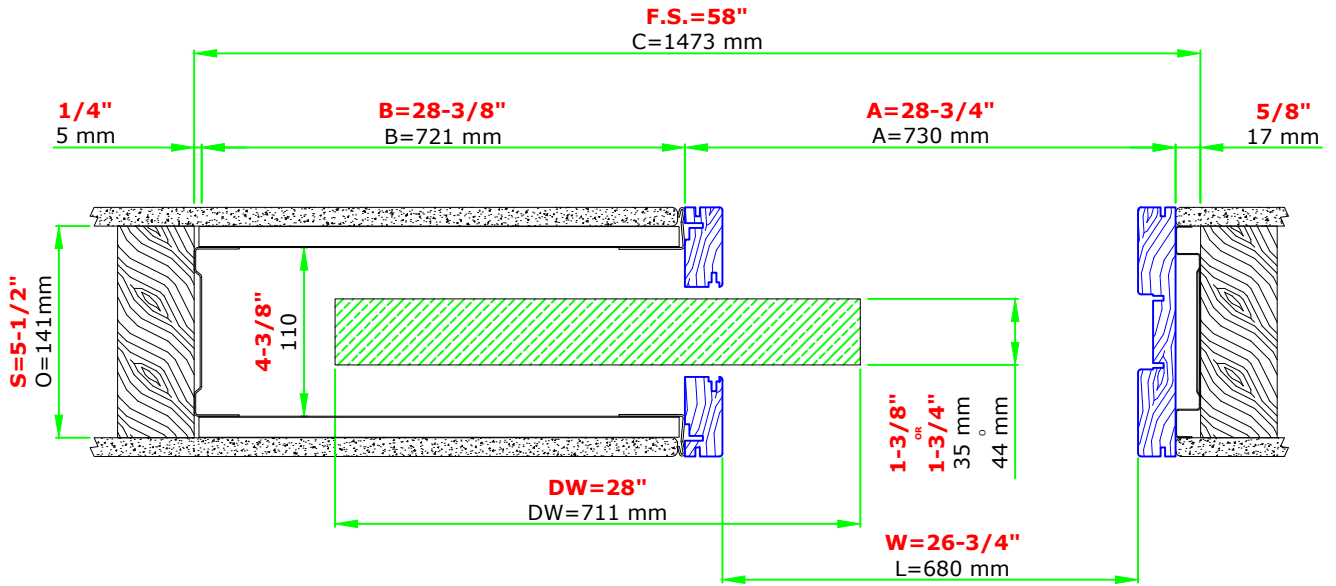

SINGLE 28"x96" 2x6 WALL

Suggested R.O. = F.S. + 1/4" for width & height

These heights are from finished floor, so please allow that in the R.O. when framing the opening

www.eclisse.us

ECLISSE NORTH AMERICA

Email: info@eclissena.com

Blue profiles = Jamb kit sold separately