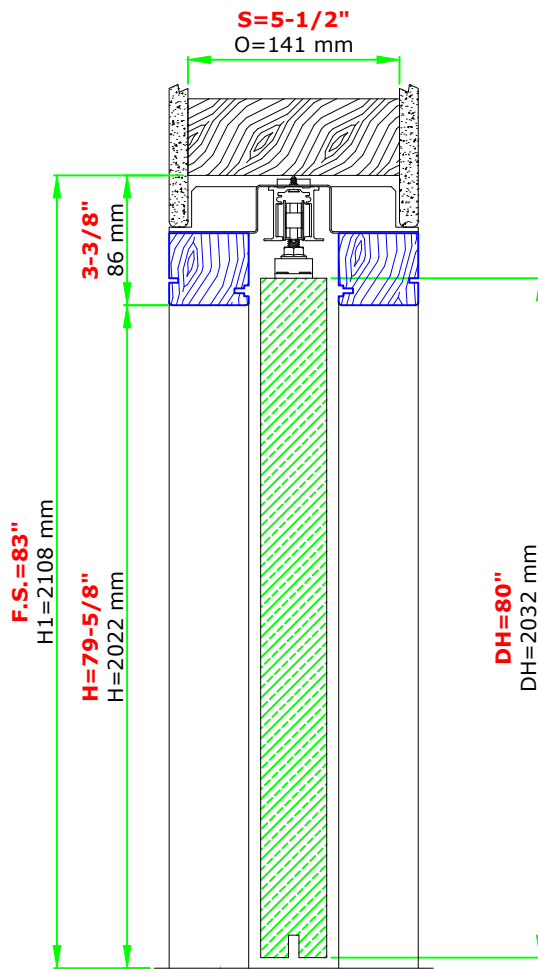

SINGLE 28"x80" 2x6 WALL

Suggested R.O. = F.S. + 1/4" for width & height

These heights are from finished floor, so please allow that in the R.O. when framing the opening

www.eclisse.us

ECLISSE NORTH AMERICA

Email: info@eclissena.com

Blue profiles = Jamb kit sold separately