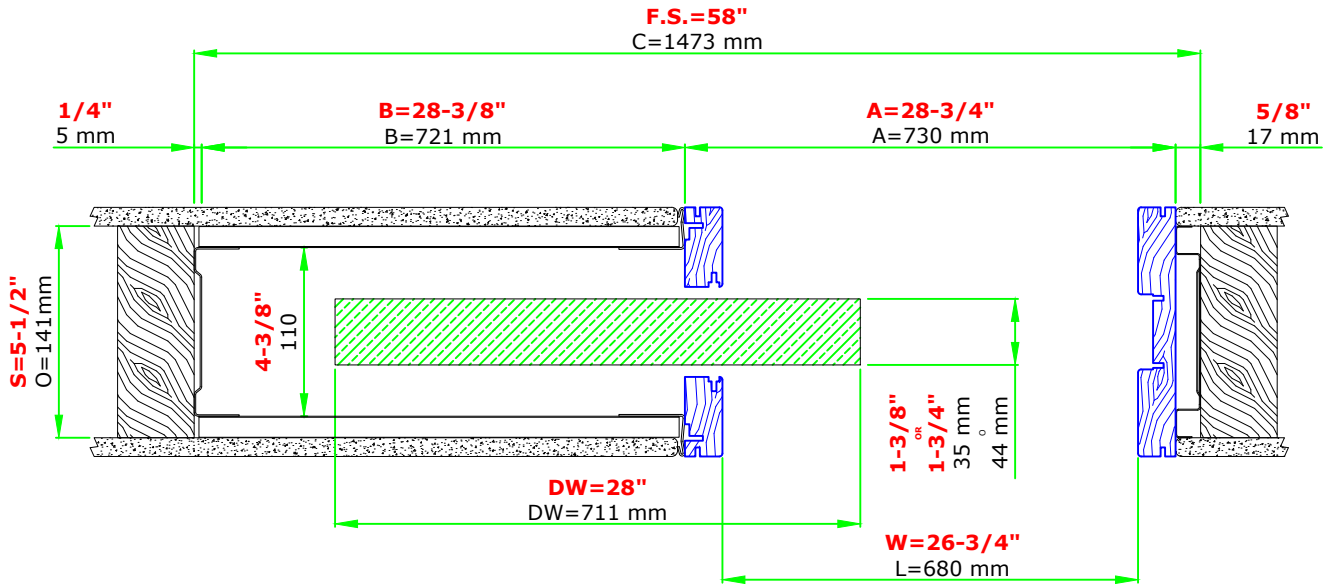

SINGLE 28"x80" 2x6 WALL

Suggested R.O. = F.S. + 1/4" for width & height

These heights are from finished floor, so please allow that in the R.O. when framing the opening

www.eclisse.us

ECLISSE NORTH AMERICA

Email: info@eclissena.com

Blue profiles = Jamb kit sold separately