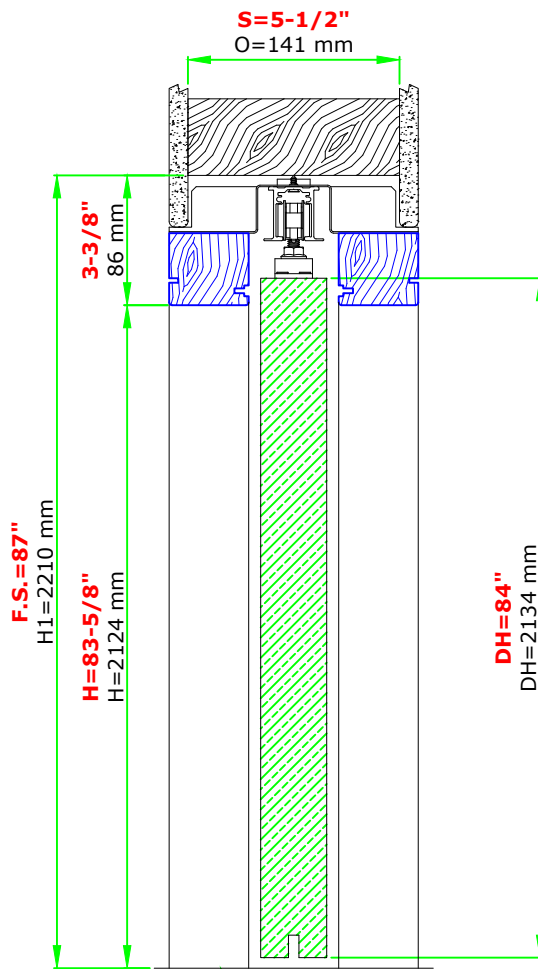

SINGLE 28"x84" 2x6 WALL

Suggested R.O. = F.S. + 1/4" for width & height

These heights are from finished floor, so please allow that in the R.O. when framing the opening

www.eclisse.us

ECLISSE NORTH AMERICA

Email: info@eclissena.com

Blue profiles = Jamb kit sold separately