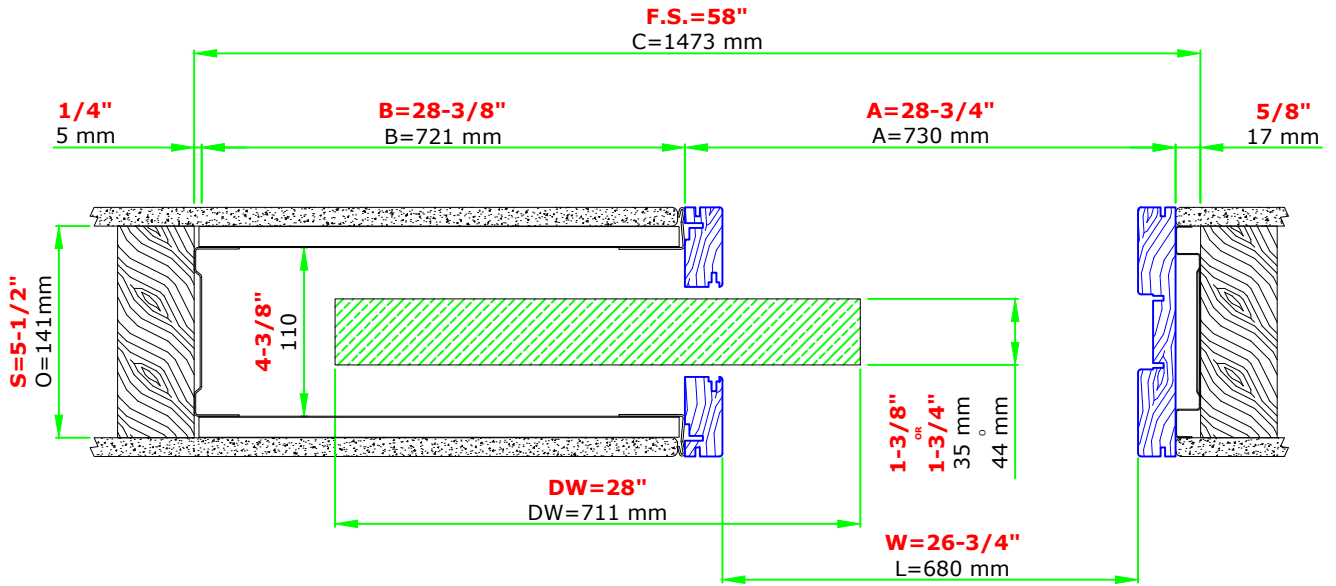

SINGLE 28"x84" 2x6 WALL

Suggested R.O. = F.S. + 1/4" for width & height

These heights are from finished floor, so please allow that in the R.O. when framing the opening

www.eclisse.us

ECLISSE NORTH AMERICA

Email: info@eclissena.com

Blue profiles = Jamb kit sold separately