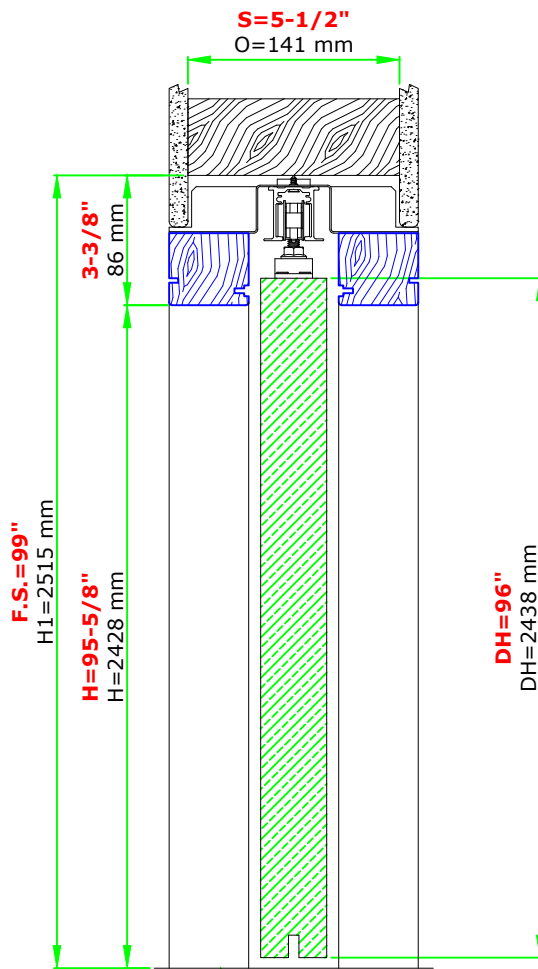

SINGLE 36"x96" 2x6 WALL

21481

Suggested R.O. = F.S. + 1/4" for width & height

These heights are from finished floor, so please allow that in the R.O. when framing the opening

www.eclisse.us

ECLISSE NORTH AMERICA

Email: info@eclissen.com

Blue profiles = Jamb kit sold separately