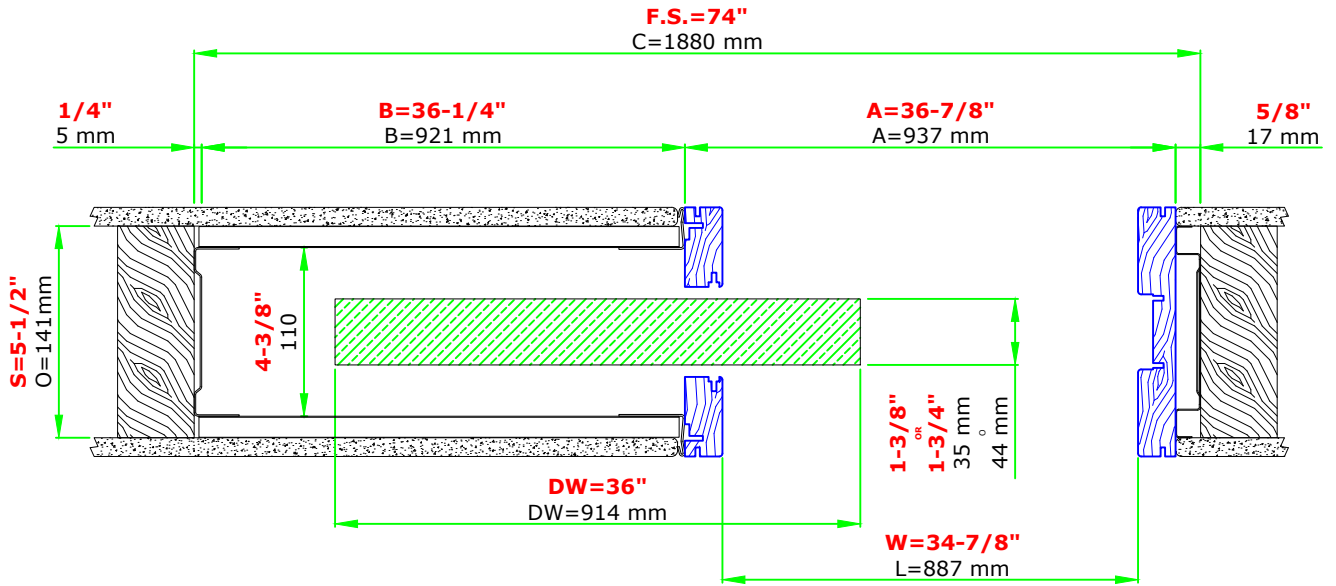

SINGLE 36"x96" 2x6 WALL

21481

Suggested R.O. = F.S. + 1/4" for width & height

These heights are from finished floor, so please allow that in the R.O. when framing the opening

www.eclisse.us

ECLISSE NORTH AMERICA

Email: info@eclissen.com

Blue profiles = Jamb kit sold separately