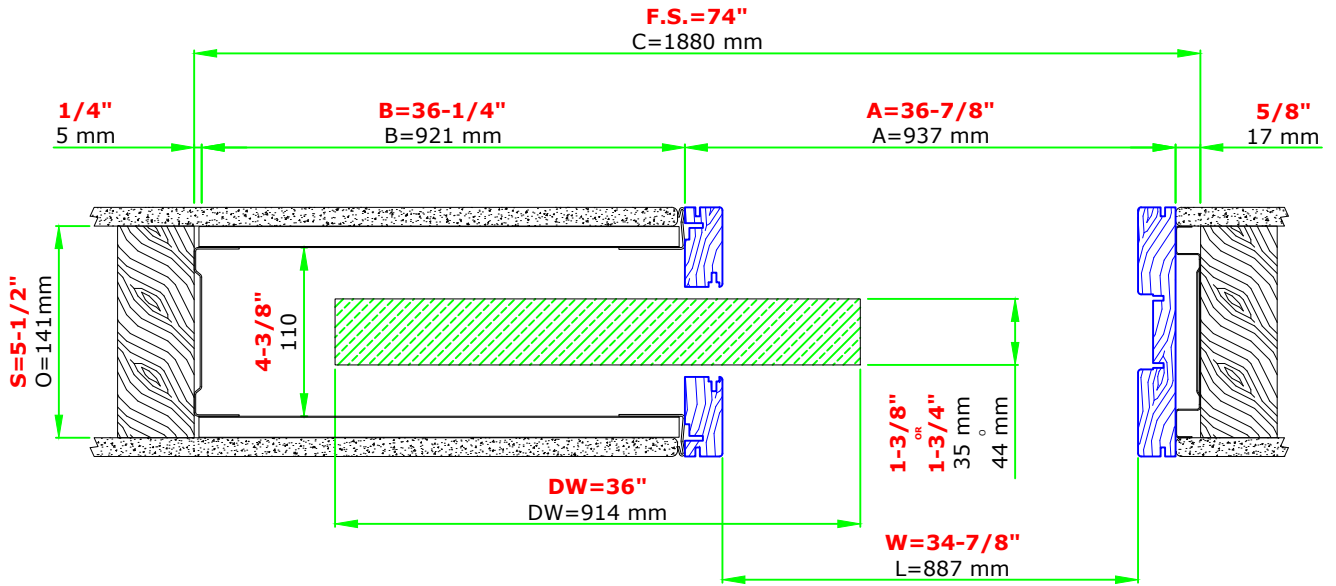

SINGLE 36"x80" 2x6 WALL

Suggested R.O. = F.S. + 1/4" for width & height

These heights are from finished floor, so please allow that in the R.O. when framing the opening

www.eclisse.us

ECLISSE NORTH AMERICA

Email: info@eclissena.com

Blue profiles = Jamb kit sold separately