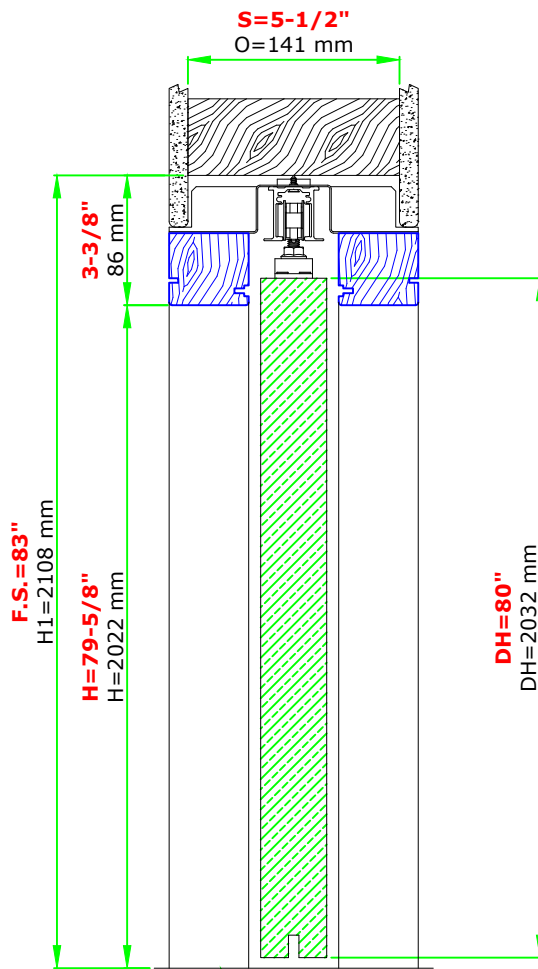

SINGLE 36"x80" 2x6 WALL

Suggested R.O. = F.S. + 1/4" for width & height

These heights are from finished floor, so please allow that in the R.O. when framing the opening

www.eclisse.us

ECLISSE NORTH AMERICA

Email: info@eclissena.com

Blue profiles = Jamb kit sold separately