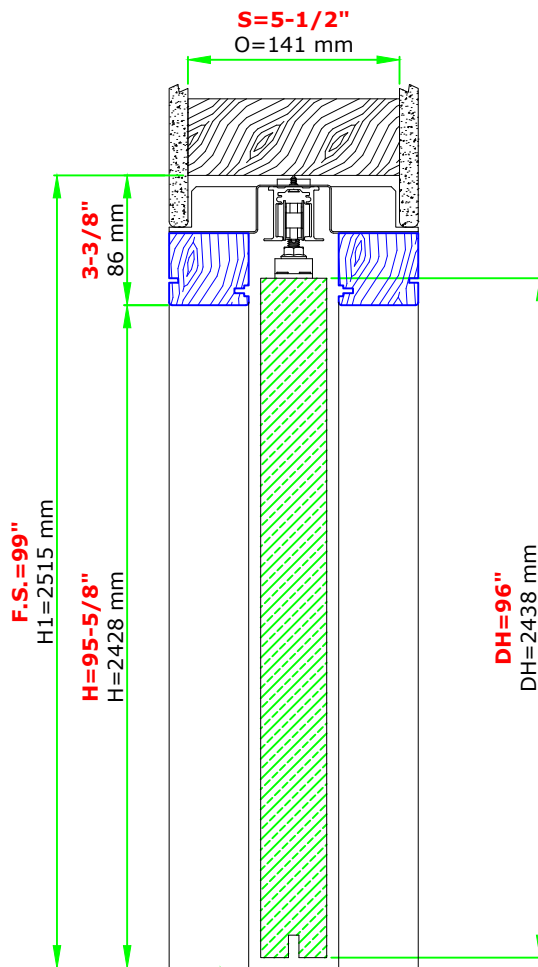

SINGLE 32"x96" 2x6 WALL

21481

Suggested R.O. = F.S. + 1/4" for width & height

These heights are from finished floor, so please allow that in the R.O. when framing the opening

www.eclisse.us

ECLISSE NORTH AMERICA

Email: info@eclissena.com

Blue profiles = Jamb kit sold separately