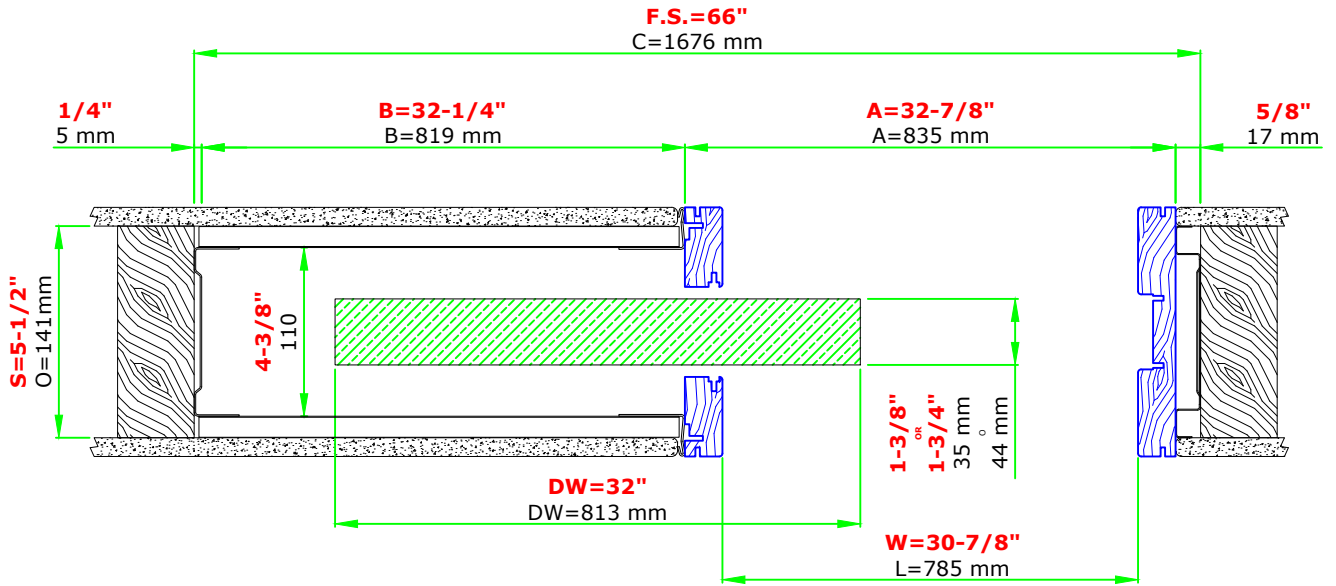

SINGLE 32"x96" 2x6 WALL

21481

Suggested R.O. = F.S. + 1/4" for width & height

These heights are from finished floor, so please allow that in the R.O. when framing the opening

www.eclisse.us

ECLISSE NORTH AMERICA

Email: info@eclissena.com

Blue profiles = Jamb kit sold separately