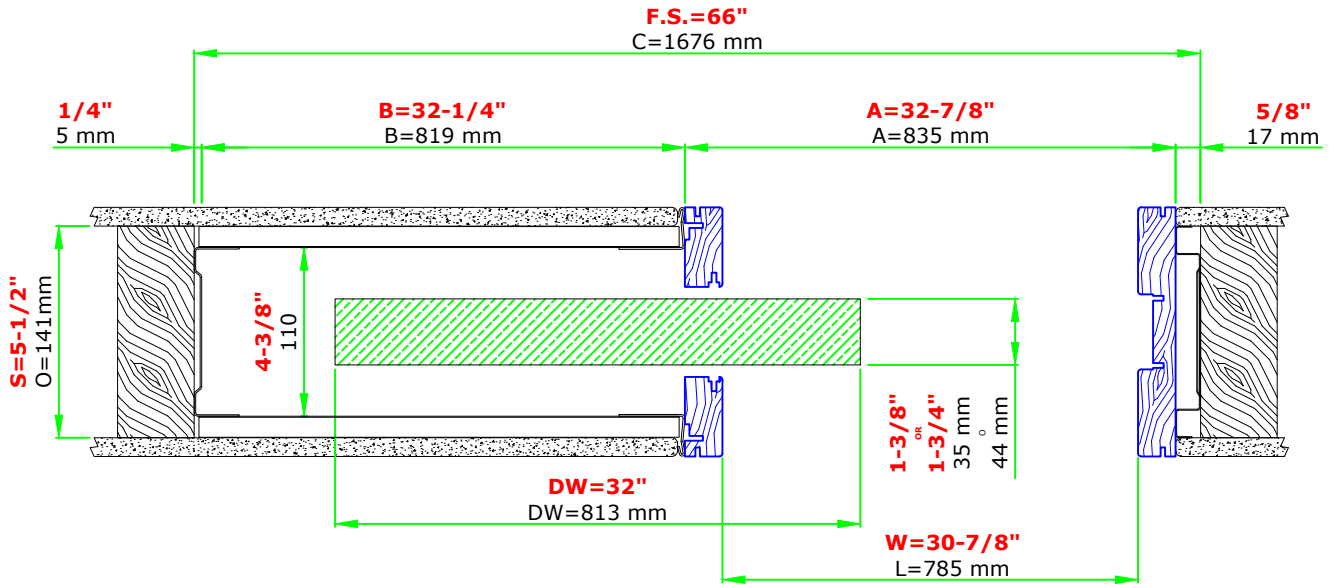

SINGLE 32"x80" 2x6 WALL

Suggested R.O. = F.S. + 1/4" for width & height

These heights are from finished floor, so please allow that in the R.O. when framing the opening

www.eclisse.us

ECLISSE NORTH AMERICA

Email: info@eclissena.com

Blue profiles = Jamb kit sold separately