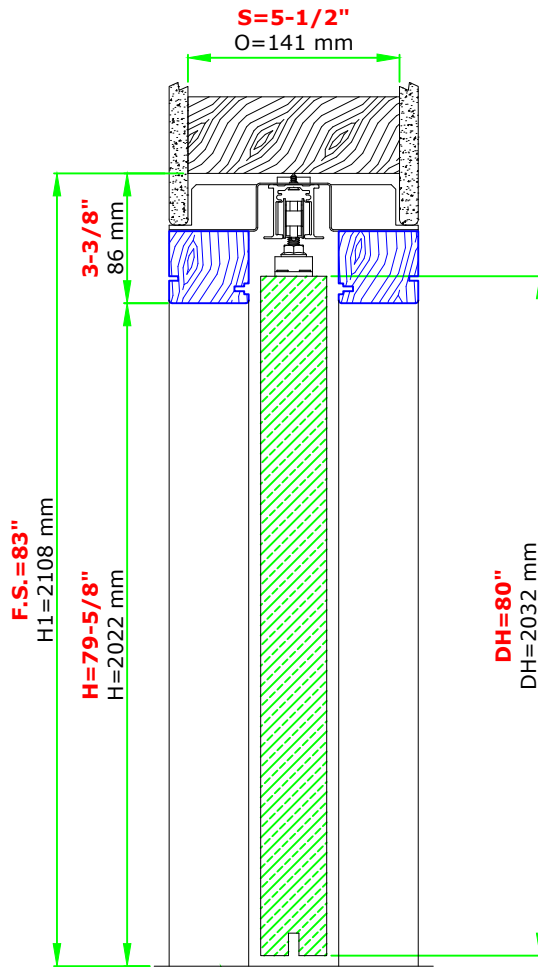

SINGLE 32"x80" 2x6 WALL

Suggested R.O. = F.S. + 1/4" for width & height

These heights are from finished floor, so please allow that in the R.O. when framing the opening

www.eclisse.us

ECLISSE NORTH AMERICA

Email: info@eclissena.com

Blue profiles = Jamb kit sold separately