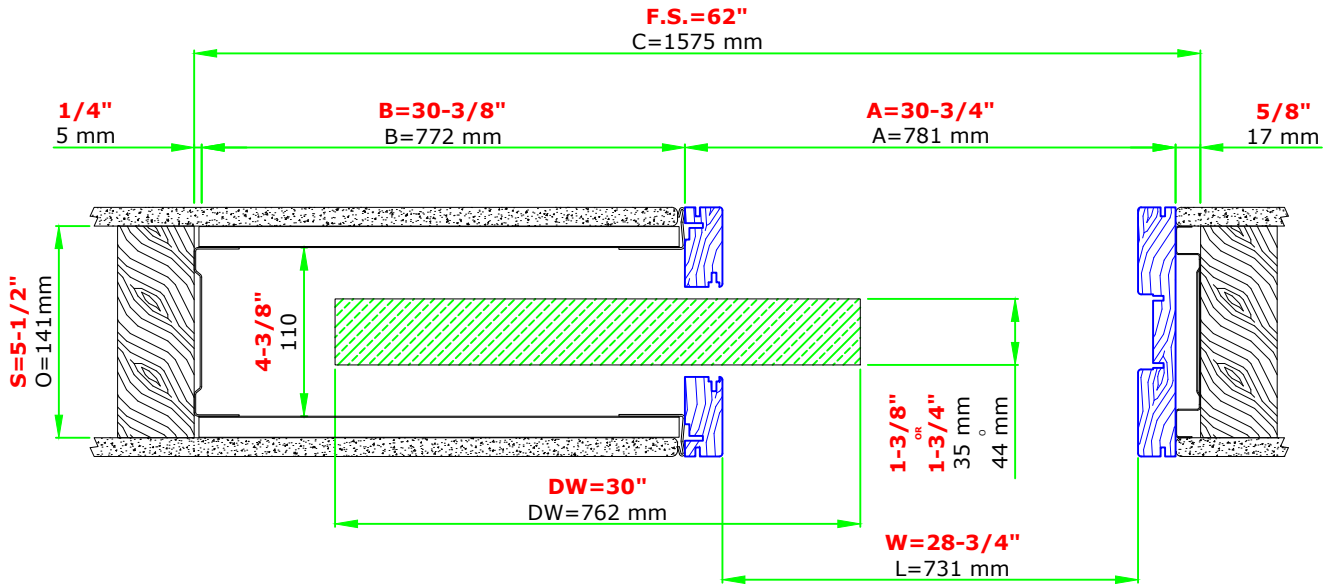

SINGLE 30"x96" 2x6 WALL

Suggested R.O. = F.S. + 1/4" for width & height

These heights are from finished floor, so please allow that in the R.O. when framing the opening

www.eclisse.us

ECLISSE NORTH AMERICA

Email: info@eclissen.com

Blue profiles = Jamb kit sold separately