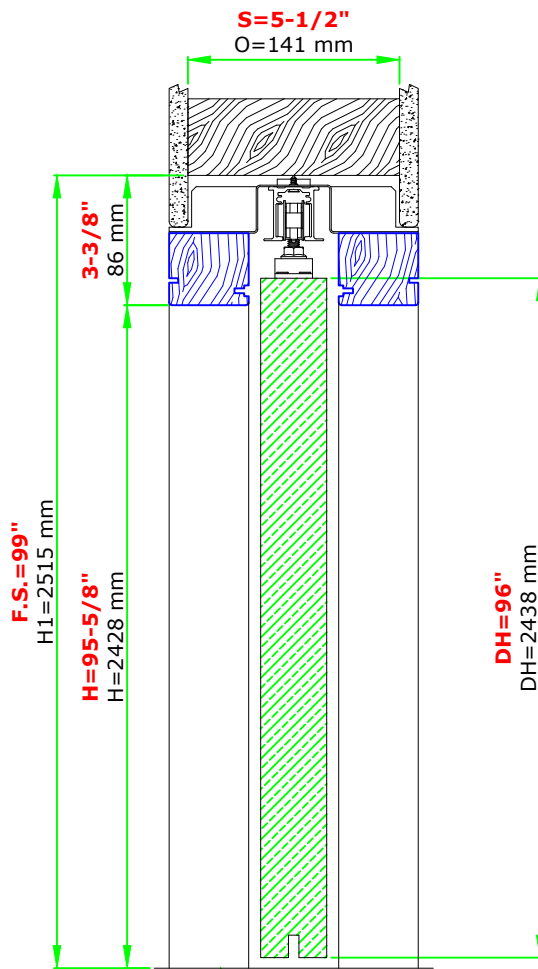

SINGLE 30"x96" 2x6 WALL

Suggested R.O. = F.S. + 1/4" for width & height

These heights are from finished floor, so please allow that in the R.O. when framing the opening

www.eclisse.us

ECLISSE NORTH AMERICA

Email: info@eclissen.com

Blue profiles = Jamb kit sold separately