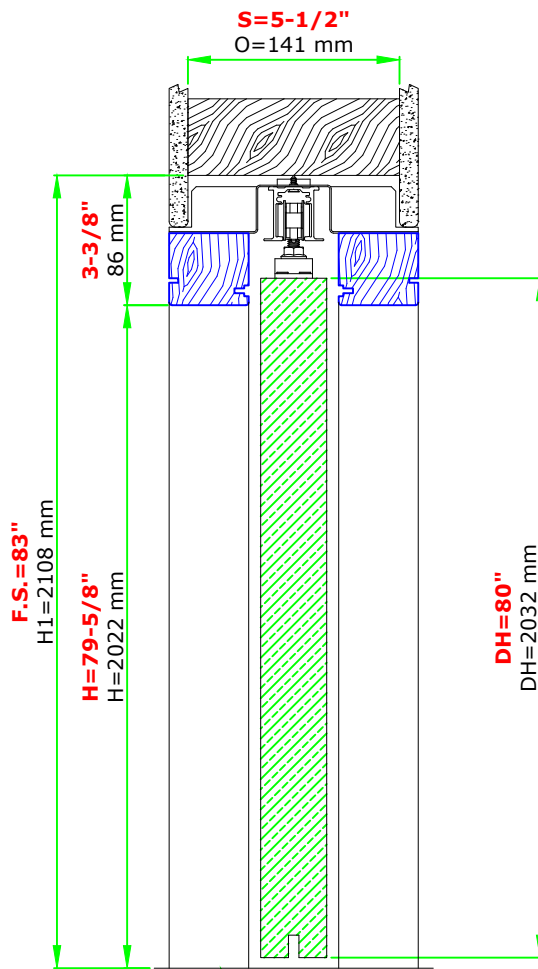

# SINGLE 30"x80" 2x6 WALL

Suggested R.O. = F.S. + 1/4" for width & height

These heights are from finished floor, so please allow that in the R.O. when framing the opening

www.eclisse.us

ECLISSE NORTH AMERICA

Email: info@eclissena.com

Blue profiles = Jamb kit sold separately