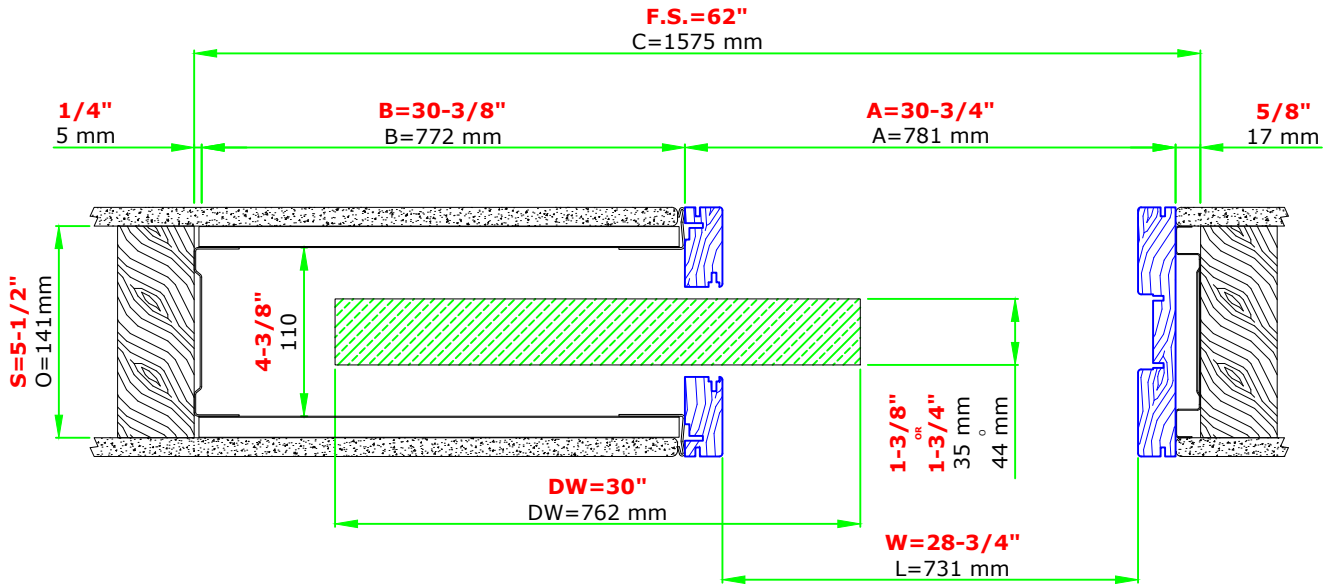

# SINGLE 30"x80" 2x6 WALL

Suggested R.O. = F.S. + 1/4" for width & height

These heights are from finished floor, so please allow that in the R.O. when framing the opening

www.eclisse.us

ECLISSE NORTH AMERICA

Email: info@eclissena.com

Blue profiles = Jamb kit sold separately