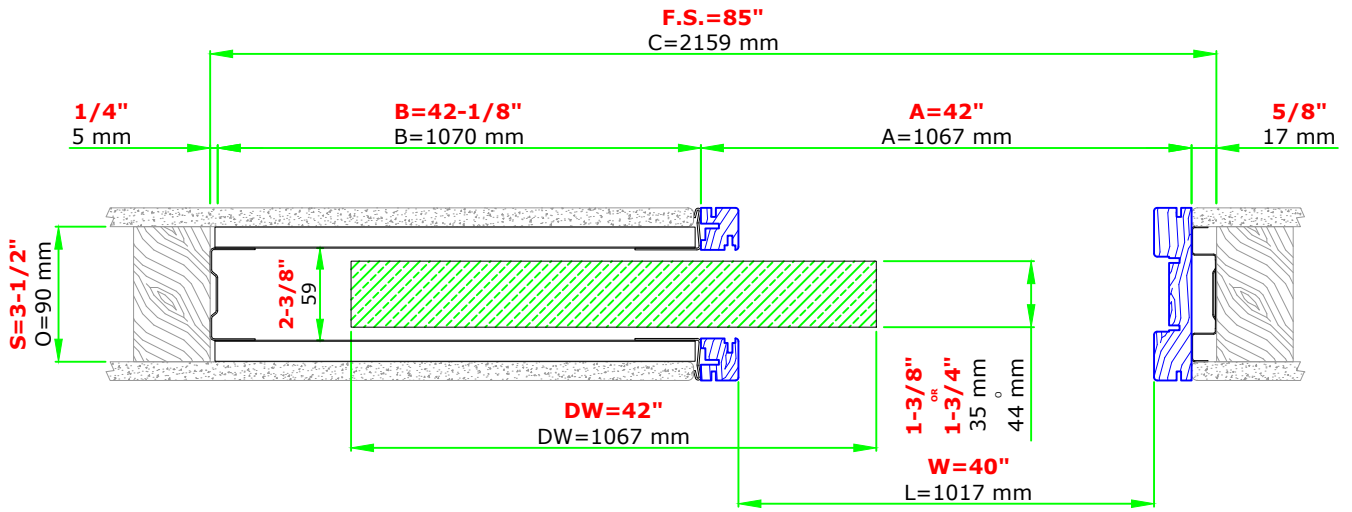

SINGLE 42"x84" 2x4 WALL

21481

Suggested R.O. = F.S. + 1/4" for width & height

These heights are from finished floor, so please allow that in the R.O. when framing the opening

www.eclisse.us

ECLISSE NORTH AMERICA

Email: info@eclissena.com

Blue profiles = Jamb kit sold separately