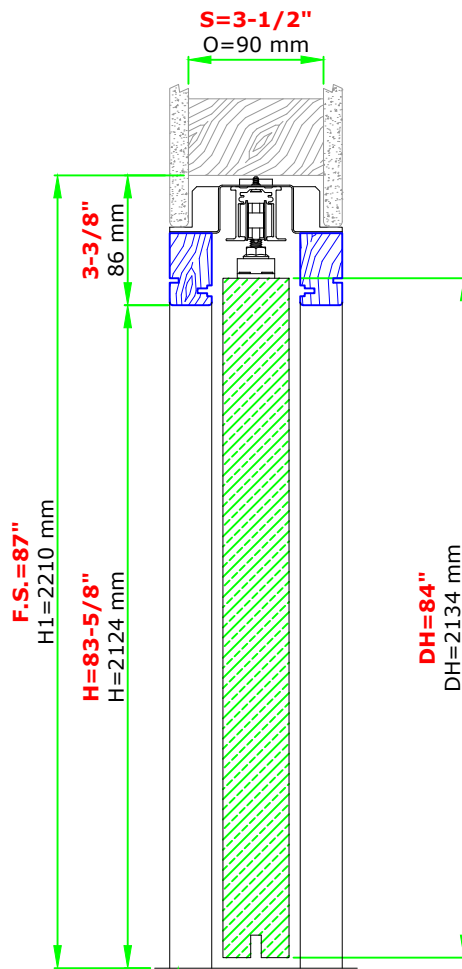

SINGLE 42"x84" 2x4 WALL

21481

Suggested R.O. = F.S. + 1/4" for width & height

These heights are from finished floor, so please allow that in the R.O. when framing the opening

www.eclisse.us

ECLISSE NORTH AMERICA

Email: info@eclissena.com

Blue profiles = Jamb kit sold separately