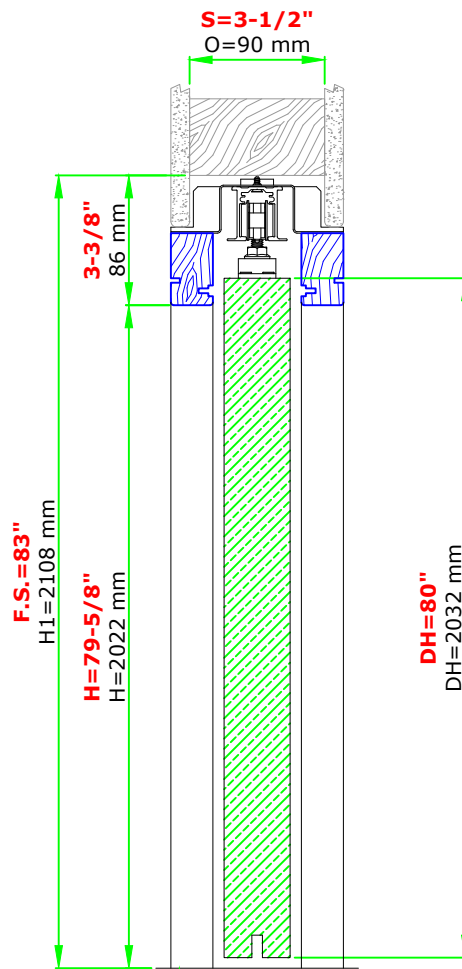

SINGLE 42"x80" 2x4 WALL

214181

Suggested R.O. = F.S. + 1/4" for width & height

These heights are from finished floor, so please allow that in the R.O. when framing the opening

www.eclisse.us

ECLISSE NORTH AMERICA

Email: info@eclissena.com

Blue profiles = Jamb kit sold separately