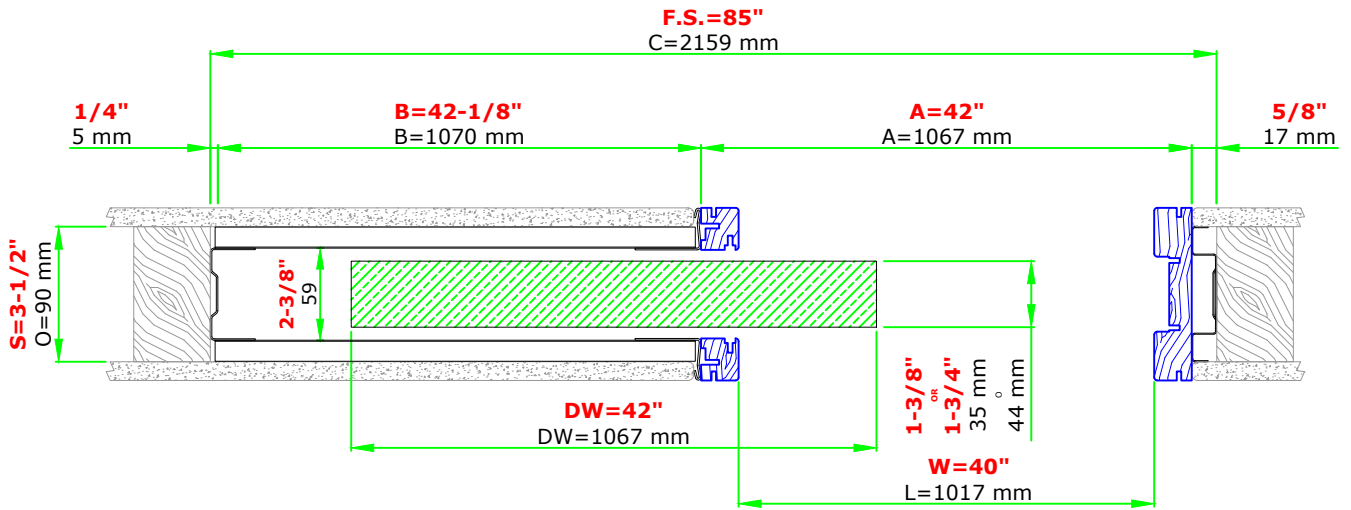

SINGLE 42"x80" 2x4 WALL

214181

Suggested R.O. = F.S. + 1/4" for width & height

These heights are from finished floor, so please allow that in the R.O. when framing the opening

www.eclisse.us

ECLISSE NORTH AMERICA

Email: info@eclissena.com

Blue profiles = Jamb kit sold separately