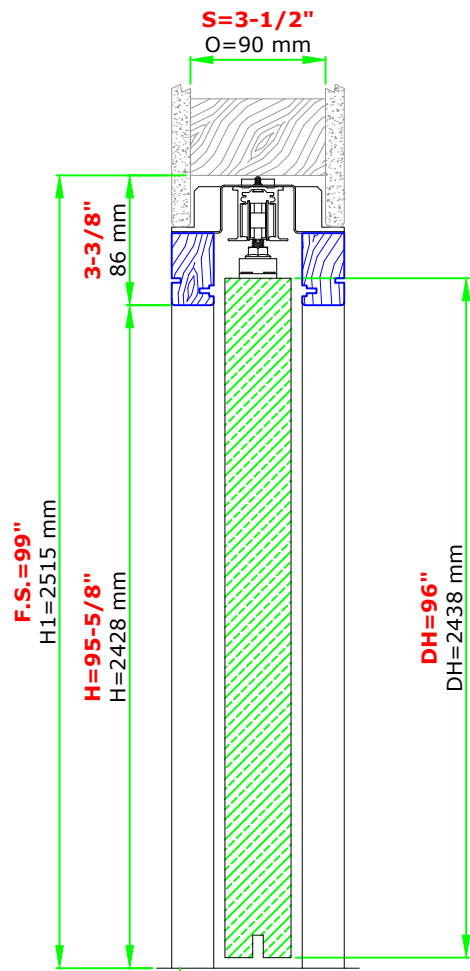

# SINGLE 36"x96" 2x4 WALL

Suggested R.O. = F.S. + 1/4" for width & height

These heights are from finished floor, so please allow that in the R.O. when framing the opening

www.eclisse.us

ECLISSE NORTH AMERICA

Email: info@eclissen.com

Blue profiles = Jamb kit sold separately