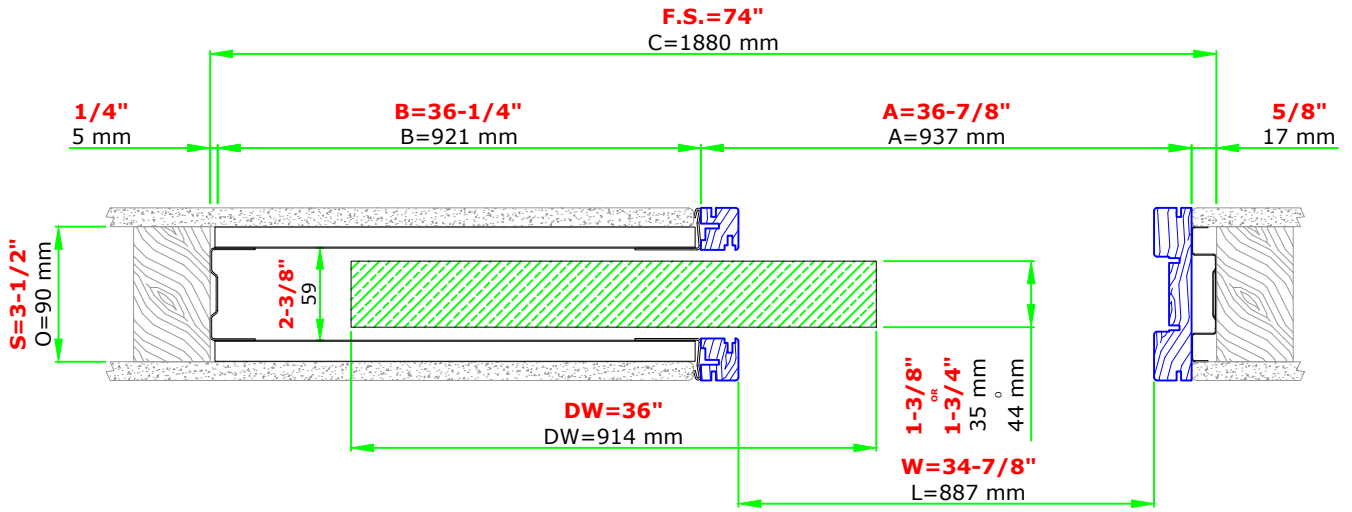

# SINGLE 36"x96" 2x4 WALL

Suggested R.O. = F.S. + 1/4" for width & height

These heights are from finished floor, so please allow that in the R.O. when framing the opening

www.eclisse.us

ECLISSE NORTH AMERICA

Email: info@eclissen.com

Blue profiles = Jamb kit sold separately