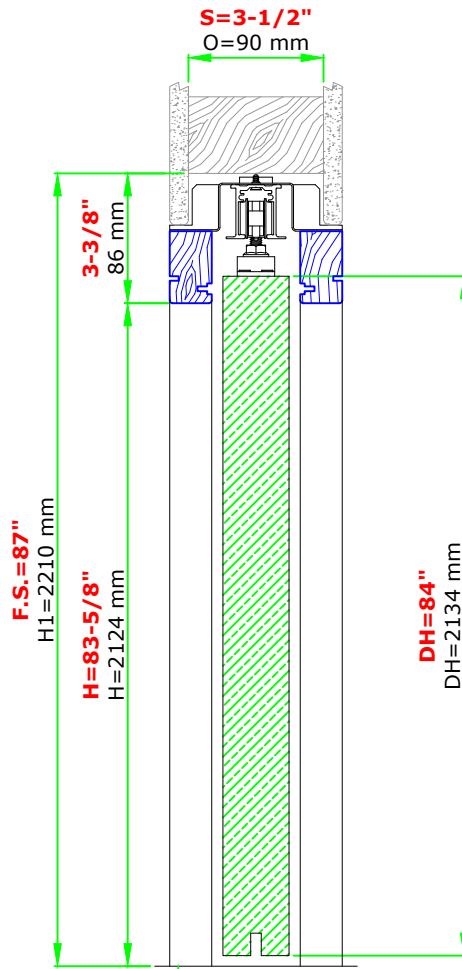

SINGLE 36"x84" 2x4 WALL

Suggested R.O. = F.S.+1/4" for width & height

These heights are from finished floor, so please allow that in the R.O. when framing the opening

www.eclisse.us

ECLISSE NORTH AMERICA

Email: info@eclissena.com

Blue profiles = Jamb kit sold separately