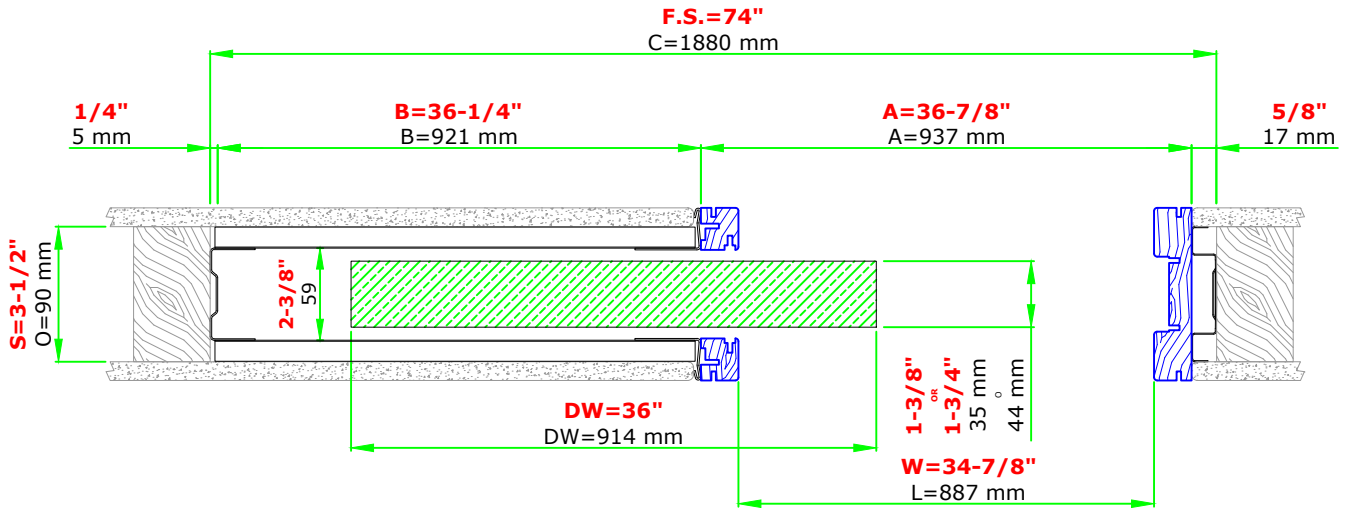

SINGLE 36"x84" 2x4 WALL

Suggested R.O. = F.S.+1/4" for width & height

These heights are from finished floor, so please allow that in the R.O. when framing the opening

www.eclisse.us

ECLISSE NORTH AMERICA

Email: info@eclissena.com

Blue profiles = Jamb kit sold separately