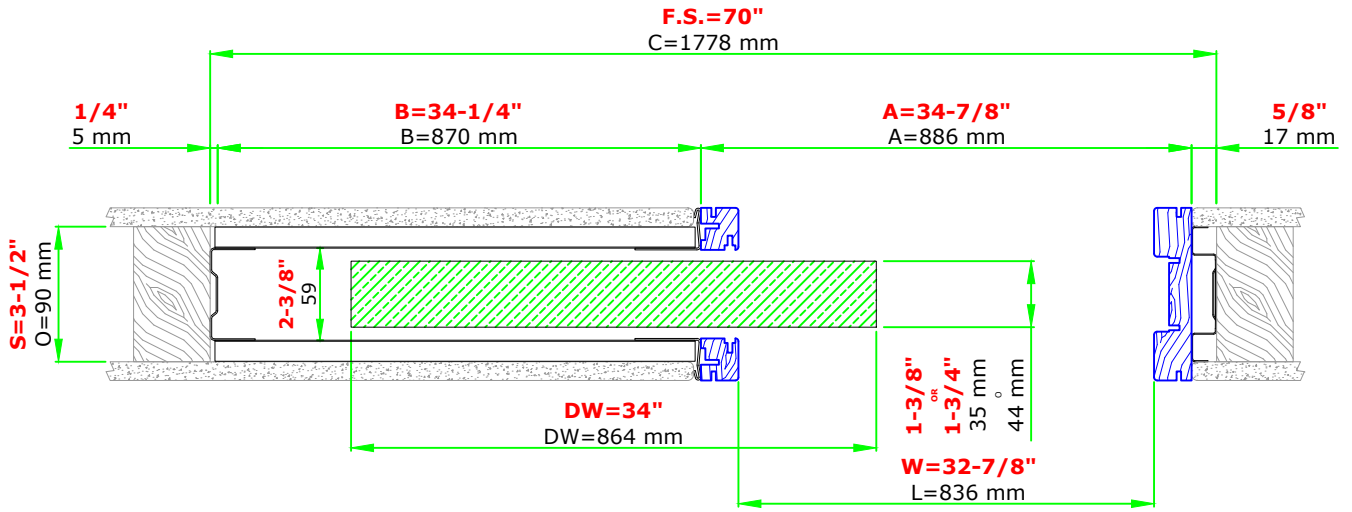

SINGLE 34"x96" 2x4 WALL

Suggested R.O. = F.S. + 1/4" for width & height

These heights are from finished floor, so please allow that in the R.O. when framing the opening

www.eclisse.us

ECLISSE NORTH AMERICA

Email: info@eclissena.com

Blue profiles = Jamb kit sold separately