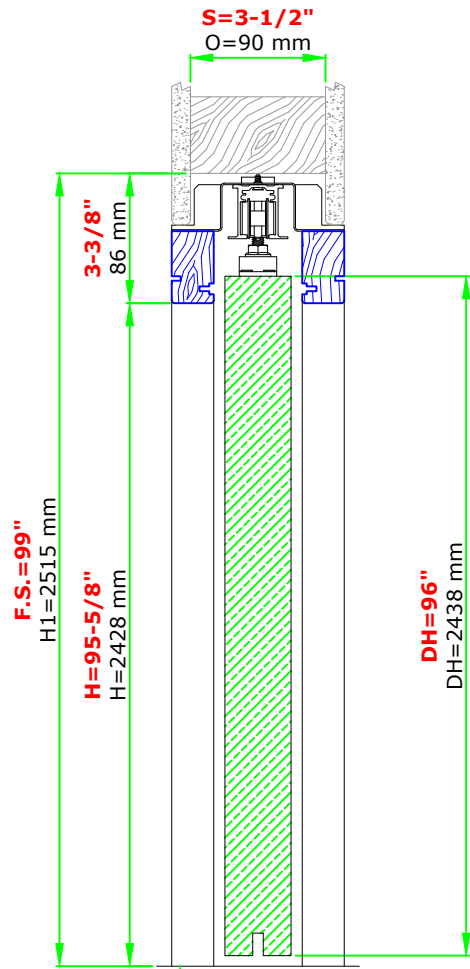

SINGLE 34"x96" 2x4 WALL

Suggested R.O. = F.S. + 1/4" for width & height

These heights are from finished floor, so please allow that in the R.O. when framing the opening

www.eclisse.us

ECLISSE NORTH AMERICA

Email: info@eclissena.com

Blue profiles = Jamb kit sold separately