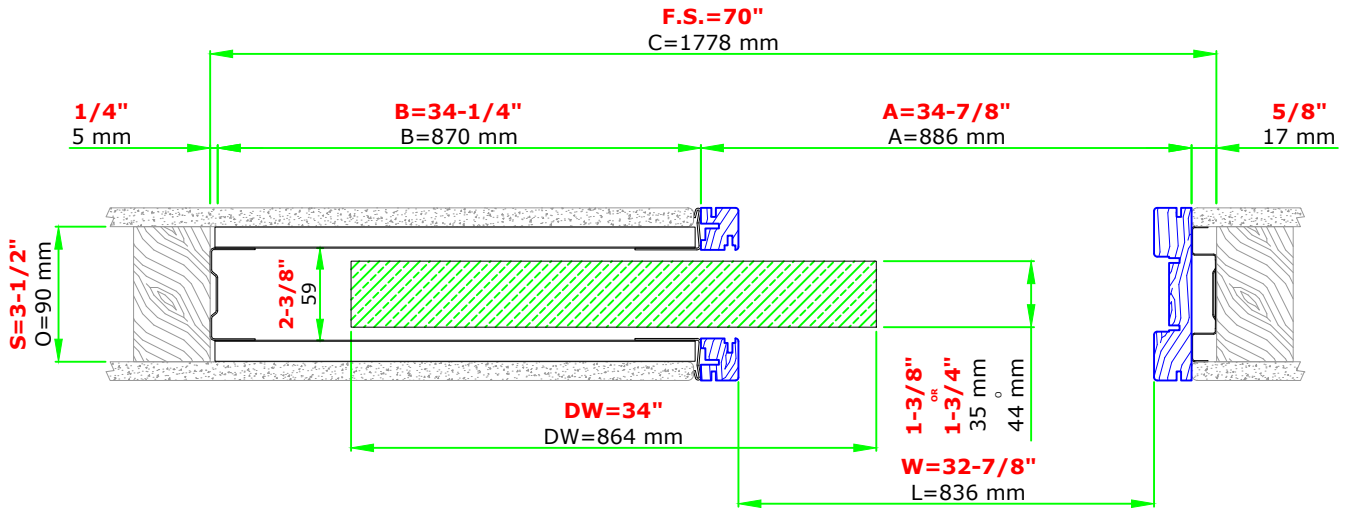

# SINGLE 34"x84" 2x4 WALL

Suggested R.O. = F.S.+1/4" for width & height

These heights are from finished floor, so please allow that in the R.O. when framing the opening

www.eclisse.us

ECLISSE NORTH AMERICA

Email: info@eclissen.com

Blue profiles = Jamb kit sold separately