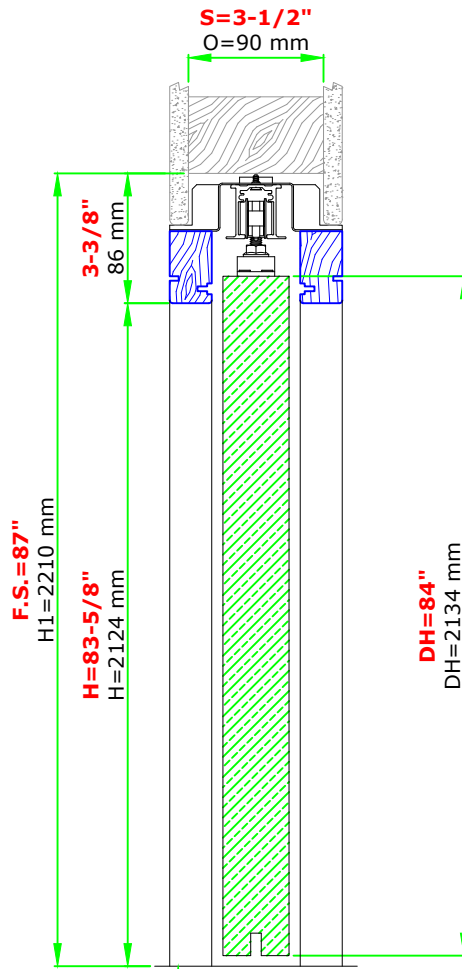

# SINGLE 34"x84" 2x4 WALL

Suggested R.O. = F.S.+1/4" for width & height

These heights are from finished floor, so please allow that in the R.O. when framing the opening

www.eclisse.us

ECLISSE NORTH AMERICA

Email: info@eclissen.com

Blue profiles = Jamb kit sold separately