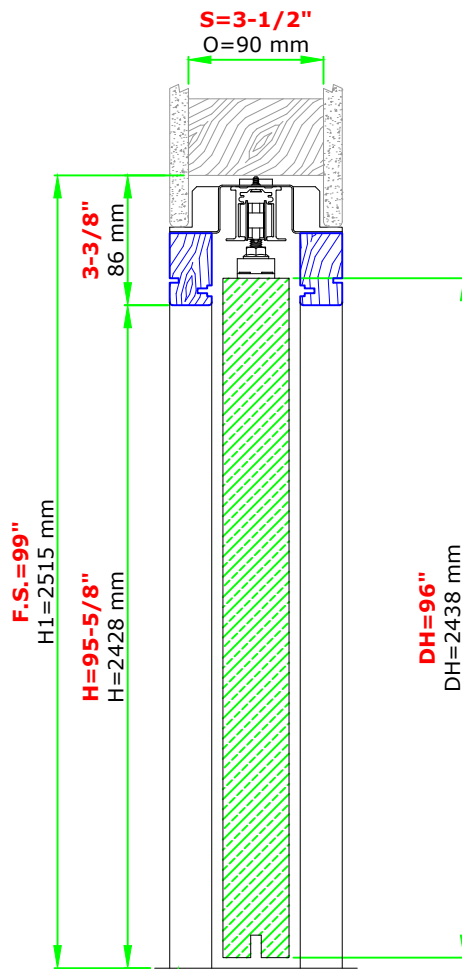

SINGLE 32"x96" 2x4 WALL

Suggested R.O. = F.S. + 1/4" for width & height

These heights are from finished floor, so please allow that in the R.O. when framing the opening

www.eclisse.us

ECLISSE NORTH AMERICA

Email: info@eclissen.com

Blue profiles = Jamb kit sold separately