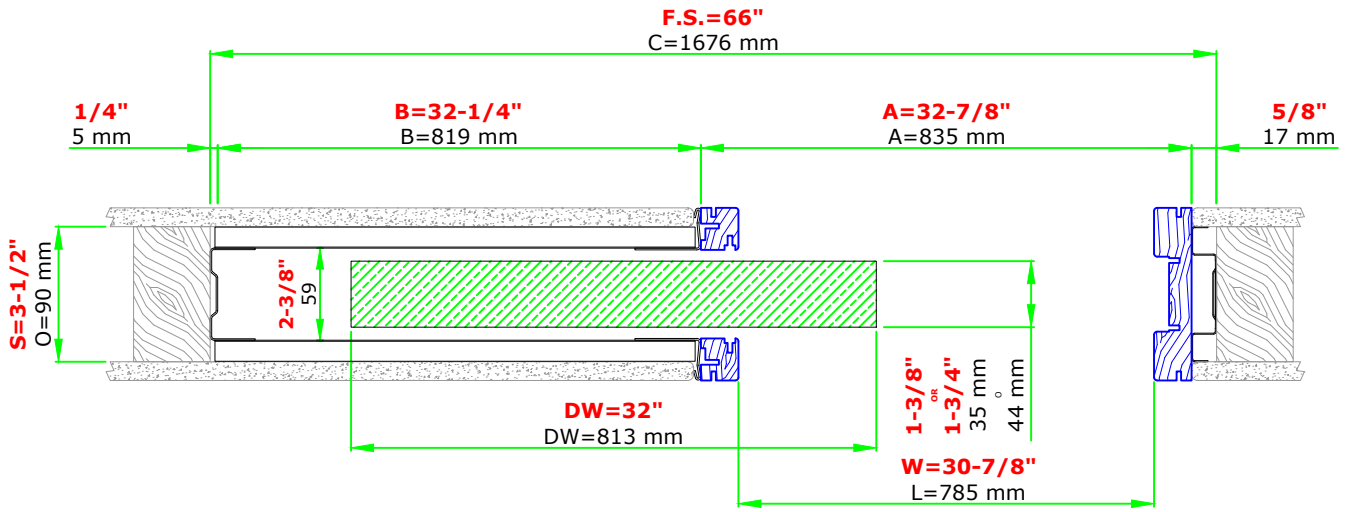

SINGLE 32"x96" 2x4 WALL

Suggested R.O. = F.S. + 1/4" for width & height

These heights are from finished floor, so please allow that in the R.O. when framing the opening

www.eclisse.us

ECLISSE NORTH AMERICA

Email: info@eclissen.com

Blue profiles = Jamb kit sold separately