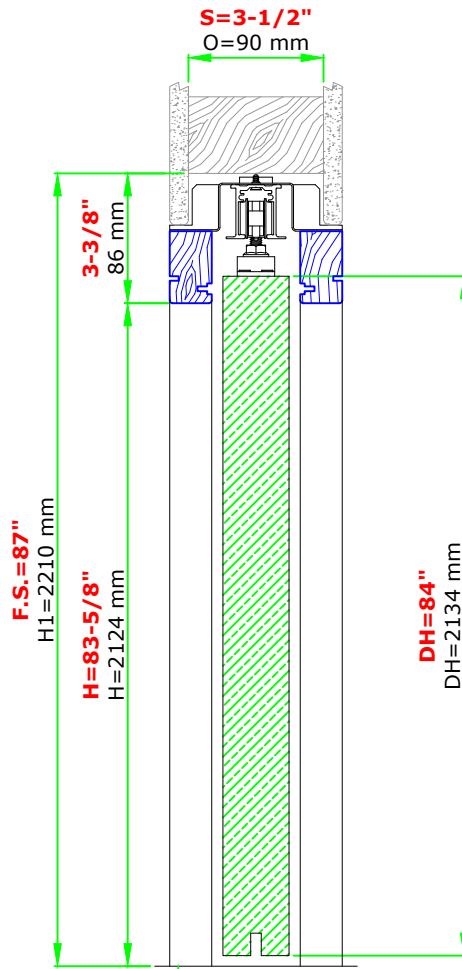

# SINGLE 32"x84" 2x4 WALL

Suggested R.O. = F.S. + 1/4" for width & height

These heights are from finished floor, so please allow that in the R.O. when framing the opening

www.eclisse.us

ECLISSE NORTH AMERICA

Email: info@eclissen.com

Blue profiles = Jamb kit sold separately