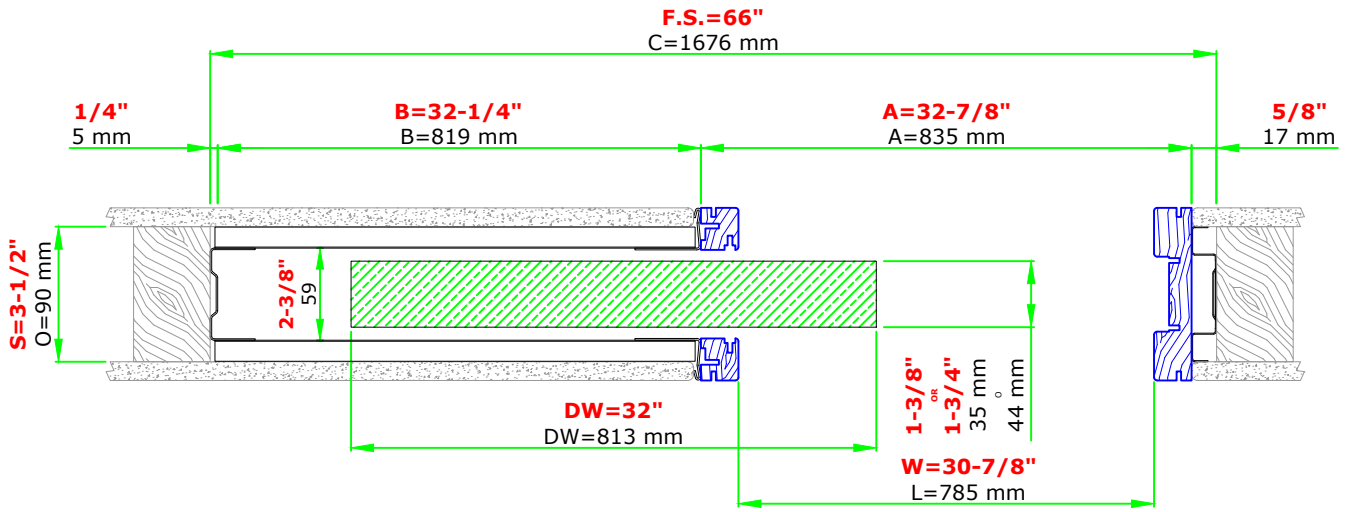

# SINGLE 32"x84" 2x4 WALL

Suggested R.O. = F.S. + 1/4" for width & height

These heights are from finished floor, so please allow that in the R.O. when framing the opening

www.eclisse.us

ECLISSE NORTH AMERICA

Email: info@eclissen.com

Blue profiles = Jamb kit sold separately