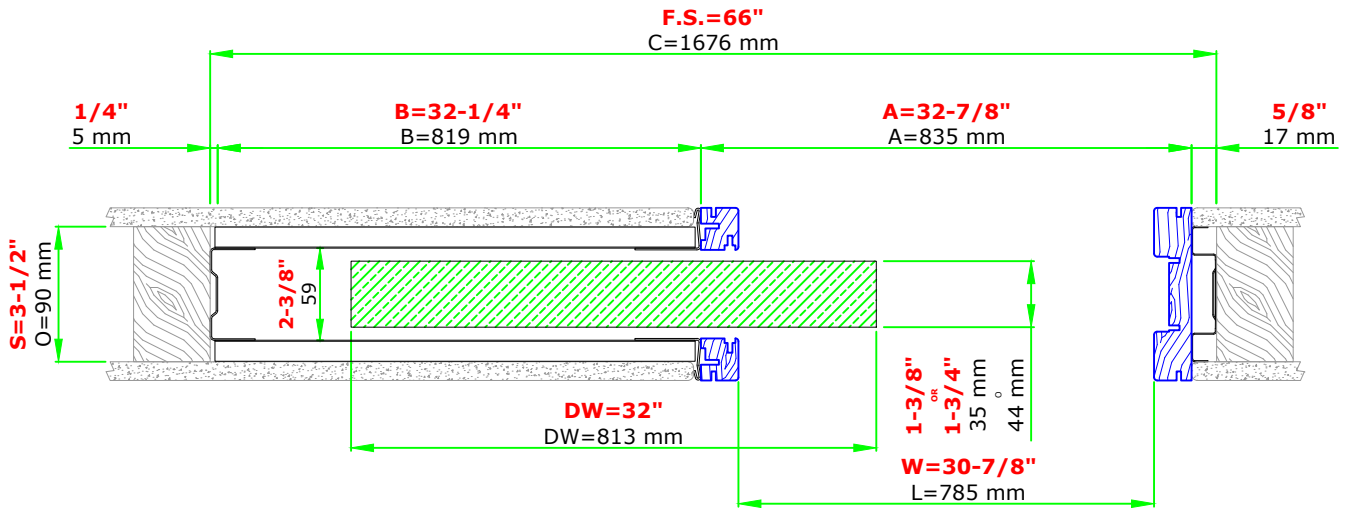

SINGLE 32"x80" 2x4 WALL

Suggested R.O. = F.S. + 1/4" for width & height

These heights are from finished floor, so please allow that in the R.O. when framing the opening

www.eclisse.us

ECLISSE NORTH AMERICA

Email: info@eclissen.com

Blue profiles = Jamb kit sold separately