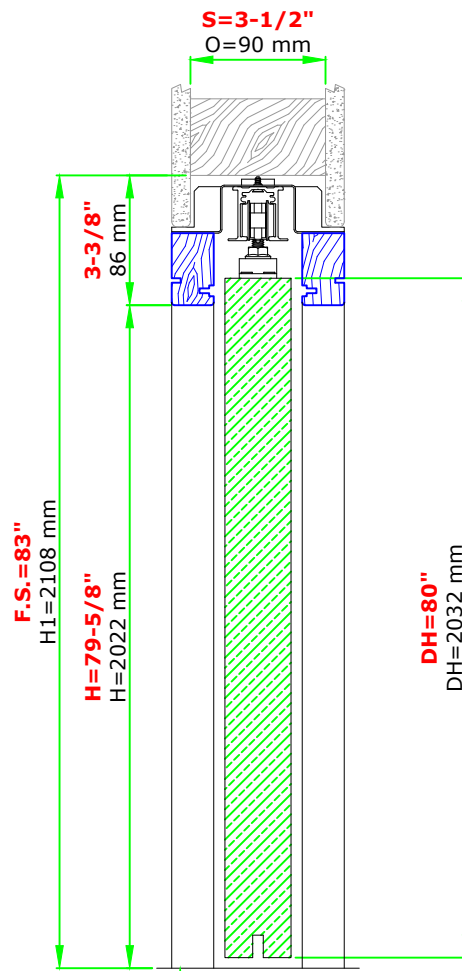

SINGLE 32"x80" 2x4 WALL

Suggested R.O. = F.S. + 1/4" for width & height

These heights are from finished floor, so please allow that in the R.O. when framing the opening

www.eclisse.us

ECLISSE NORTH AMERICA

Email: info@eclissen.com

Blue profiles = Jamb kit sold separately