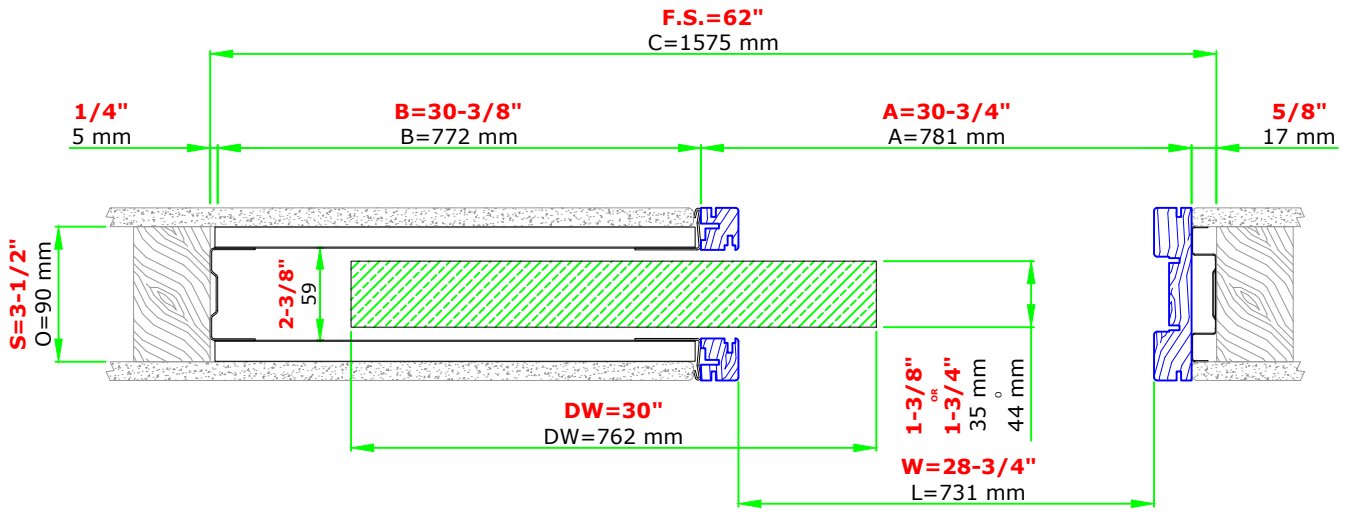

SINGLE 30"x84" 2x4 WALL

Suggested R.O. = F.S. + 1/4" for width & height

These heights are from finished floor, so please allow that in the R.O. when framing the opening

www.eclisse.us

ECLISSE NORTH AMERICA
Email: info@eclissen.com

Blue profiles = Jamb kit sold separately