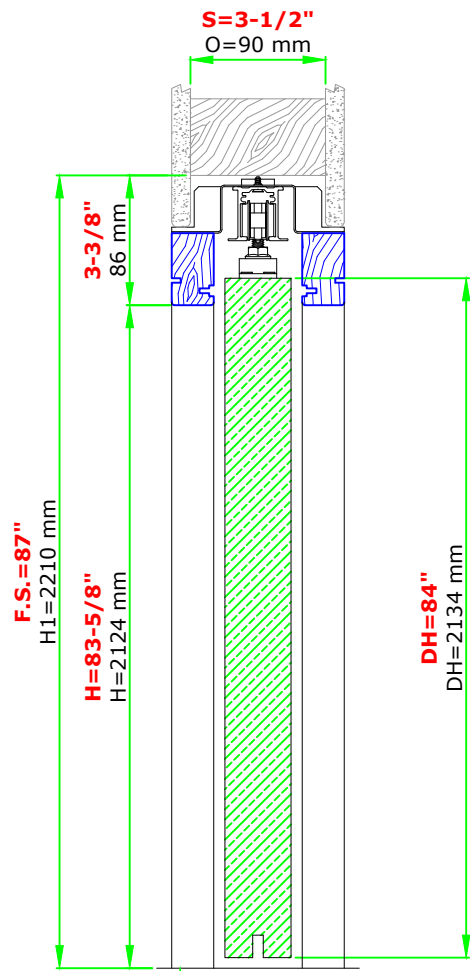

SINGLE 30"x84" 2x4 WALL

Suggested R.O. = F.S. + 1/4" for width & height

These heights are from finished floor, so please allow that in the R.O. when framing the opening

www.eclisse.us

ECLISSE NORTH AMERICA
Email: info@eclissen.com

Blue profiles = Jamb kit sold separately