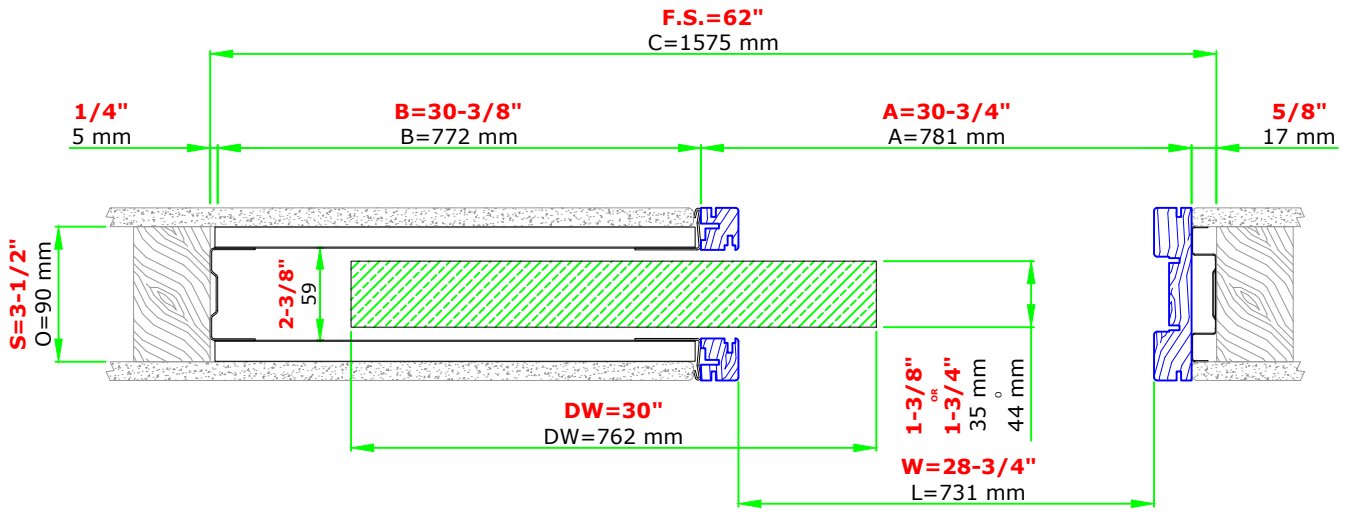

SINGLE 30"x80" 2x4 WALL

Suggested R.O. = F.S. + 1/4" for width & height

These heights are from finished floor, so please allow that in the R.O. when framing the opening

www.eclisse.us

ECLISSE NORTH AMERICA

Email: info@eclissen.com

Blue profiles = Jamb kit sold separately