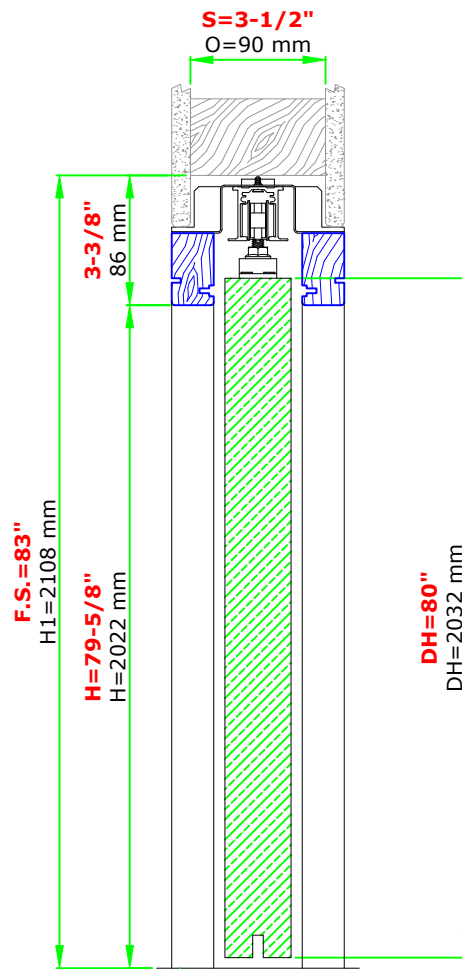

SINGLE 30"x80" 2x4 WALL

Suggested R.O. = F.S. + 1/4" for width & height

These heights are from finished floor, so please allow that in the R.O. when framing the opening

www.eclisse.us

ECLISSE NORTH AMERICA

Email: info@eclissen.com

Blue profiles = Jamb kit sold separately