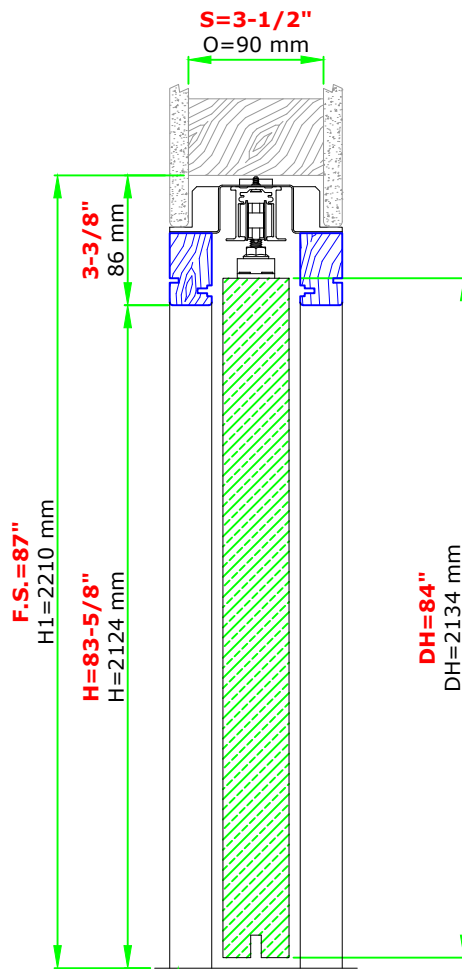

SINGLE 28"x84" 2x4 WALL

Suggested R.O. = F.S.+1/4" for width & height

These heights are from finished floor, so please allow that in the R.O. when framing the opening

www.eclisse.us

ECLISSE NORTH AMERICA

Email: info@eclissen.com

Blue profiles = Jamb kit sold separately