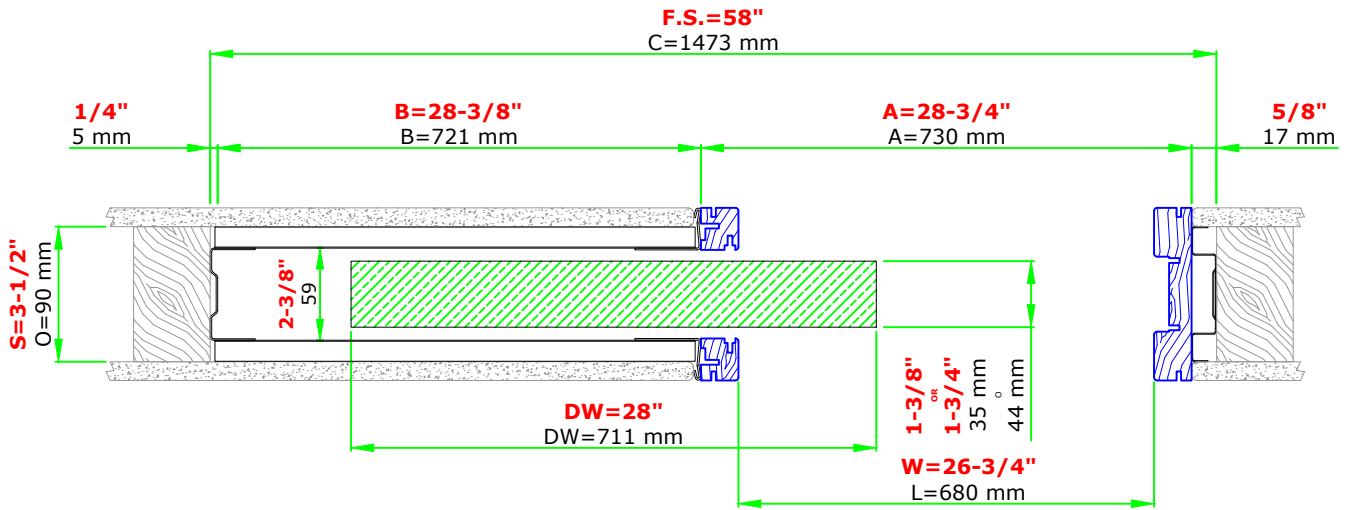

SINGLE 28"x84" 2x4 WALL

Suggested R.O. = F.S.+1/4" for width & height

These heights are from finished floor, so please allow that in the R.O. when framing the opening

www.eclisse.us

ECLISSE NORTH AMERICA

Email: info@eclissen.com

Blue profiles = Jamb kit sold separately