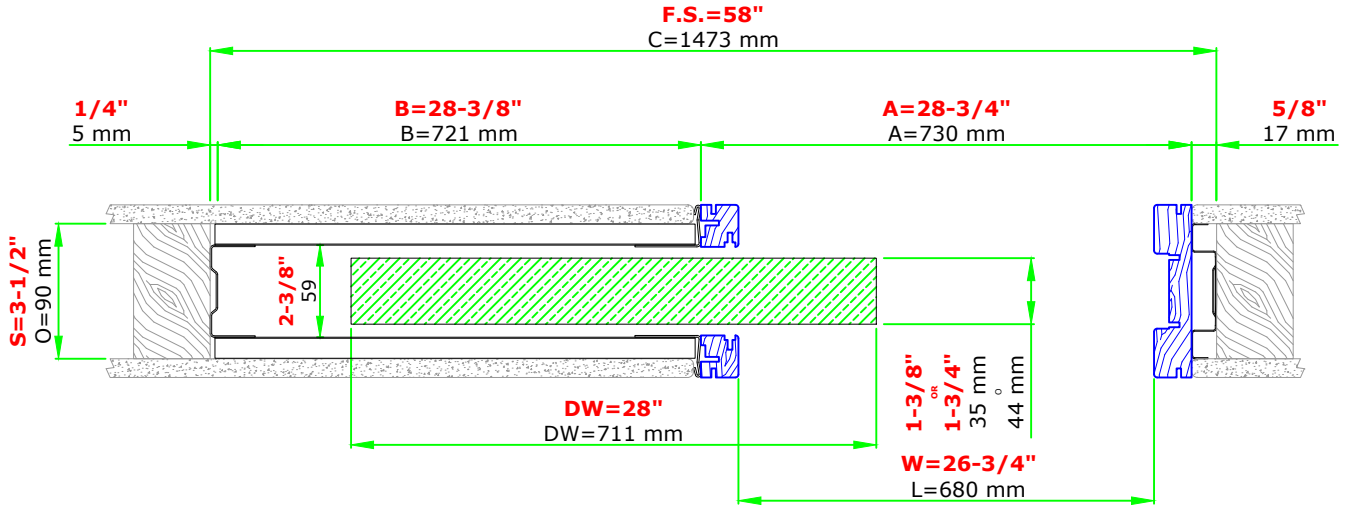

SINGLE 28"x80" 2x4 WALL

Suggested R.O. = F.S.+1/4" for width & height

These heights are from finished floor, so please allow that in the R.O. when framing the opening

www.eclisse.us

ECLISSE NORTH AMERICA

Email: info@eclissen.com

Blue profiles = Jamb kit sold separately