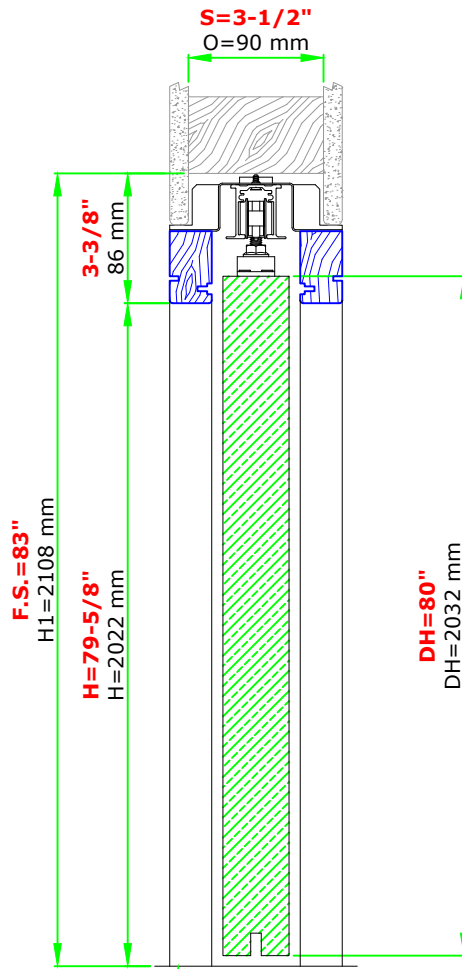

SINGLE 28"x80" 2x4 WALL

Suggested R.O. = F.S.+1/4" for width & height

These heights are from finished floor, so please allow that in the R.O. when framing the opening

www.eclisse.us

ECLISSE NORTH AMERICA

Email: info@eclissen.com

Blue profiles = Jamb kit sold separately