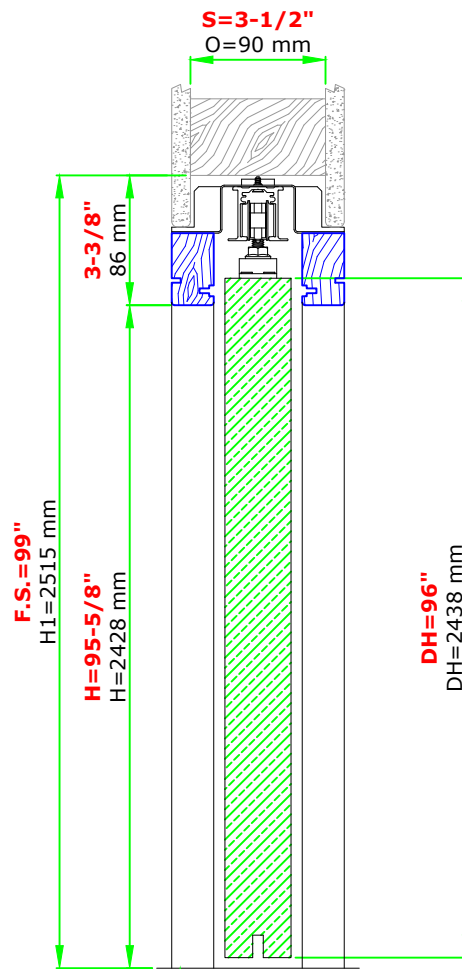

SINGLE 24"x96" 2x4 WALL

Suggested R.O. = F.S. + 1/4" for width & height

These heights are from finished floor, so please allow that in the R.O. when framing the opening

www.eclisse.us

ECLISSE NORTH AMERICA

Email: info@eclissen.com

Blue profiles = Jamb kit sold separately