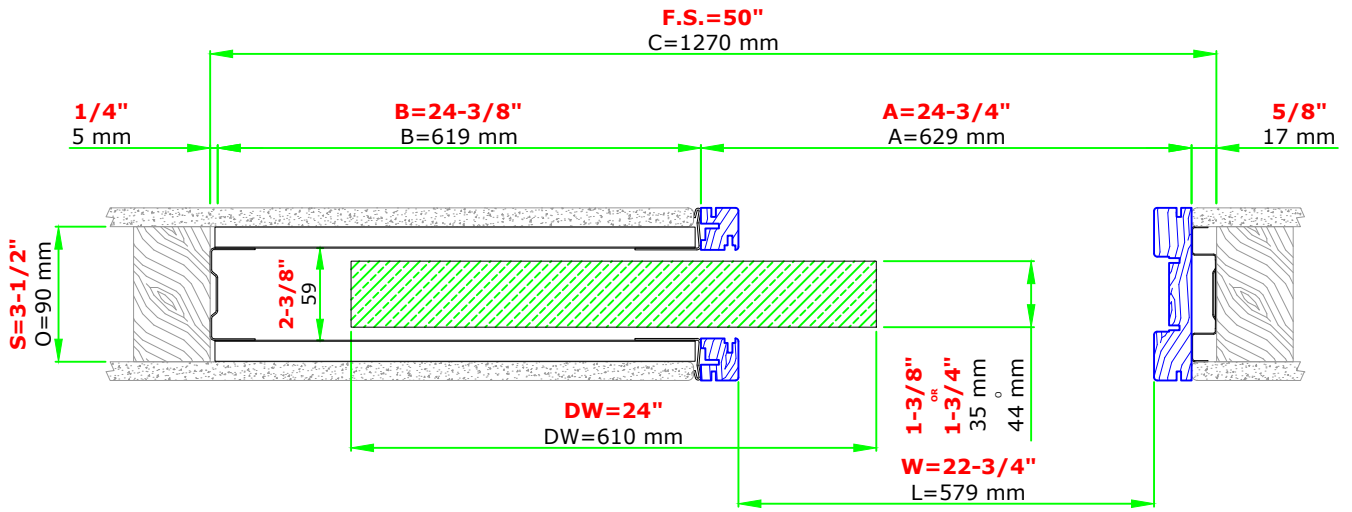

SINGLE 24"x96" 2x4 WALL

Suggested R.O. = F.S. + 1/4" for width & height

These heights are from finished floor, so please allow that in the R.O. when framing the opening

www.eclisse.us

ECLISSE NORTH AMERICA

Email: info@eclissen.com

Blue profiles = Jamb kit sold separately