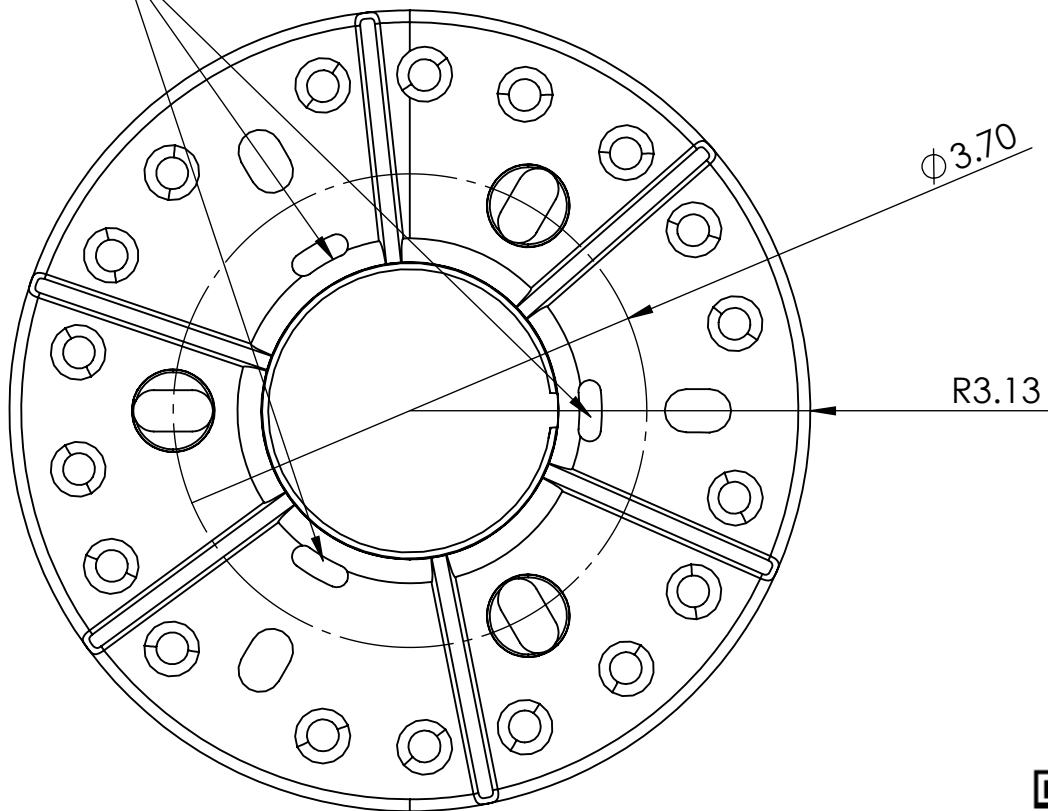

KEEP OPEN FOR WEEP

ONLY CONNECTS TO **3 BOLT** CAST IRON DRAINS

RATED to 400° F 20%GFPA66

MORE INFO

SKU	DESCRIPTION	PKG QTY
E204	Ebbe Hot Mop Plate (PLATE ONLY) Adapter	1

JOB NAME: \_\_\_\_\_

SKU: \_\_\_\_\_